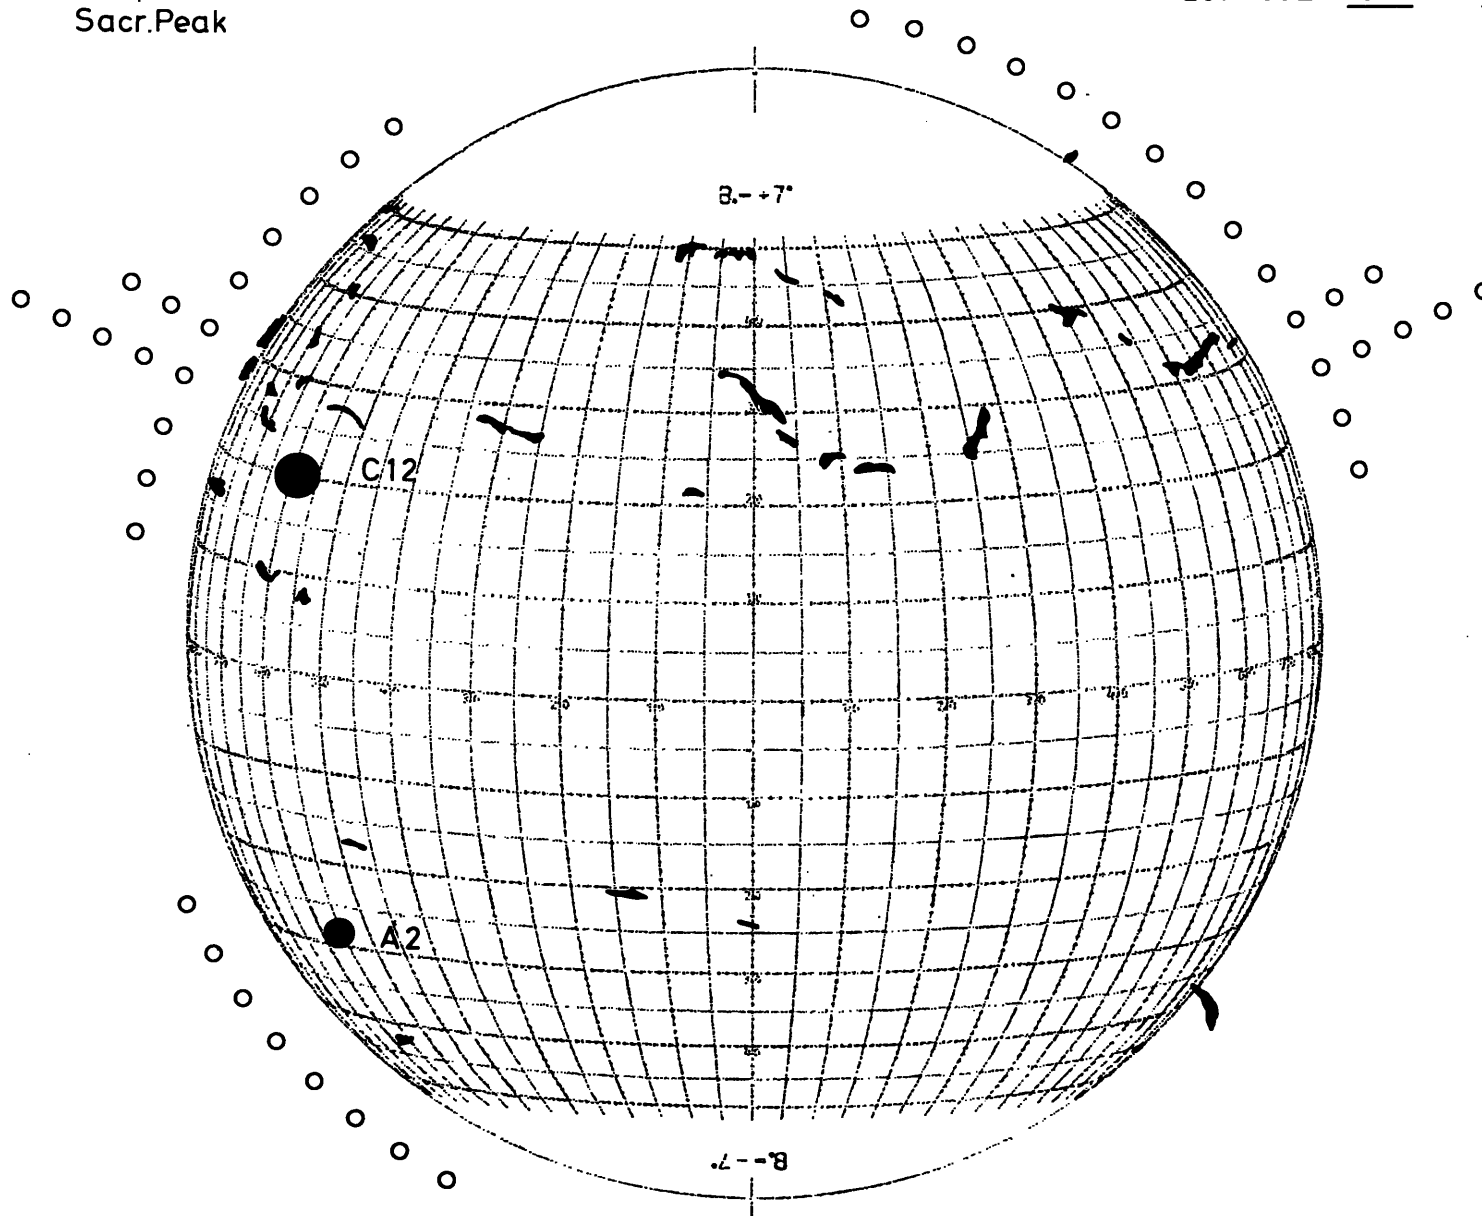

Plages	—	————
Filam.	15.00	Sacr. Peak
Promin.	15.00	Sacr. Peak
Corona	18	Sacr. Peak

FRAUNHOFER INSTITUT

Map of the Sun

1965 Sept. 28

R=24

23N 58E 13.58 — 14.14 1- P

*Handwritten signature or initials*