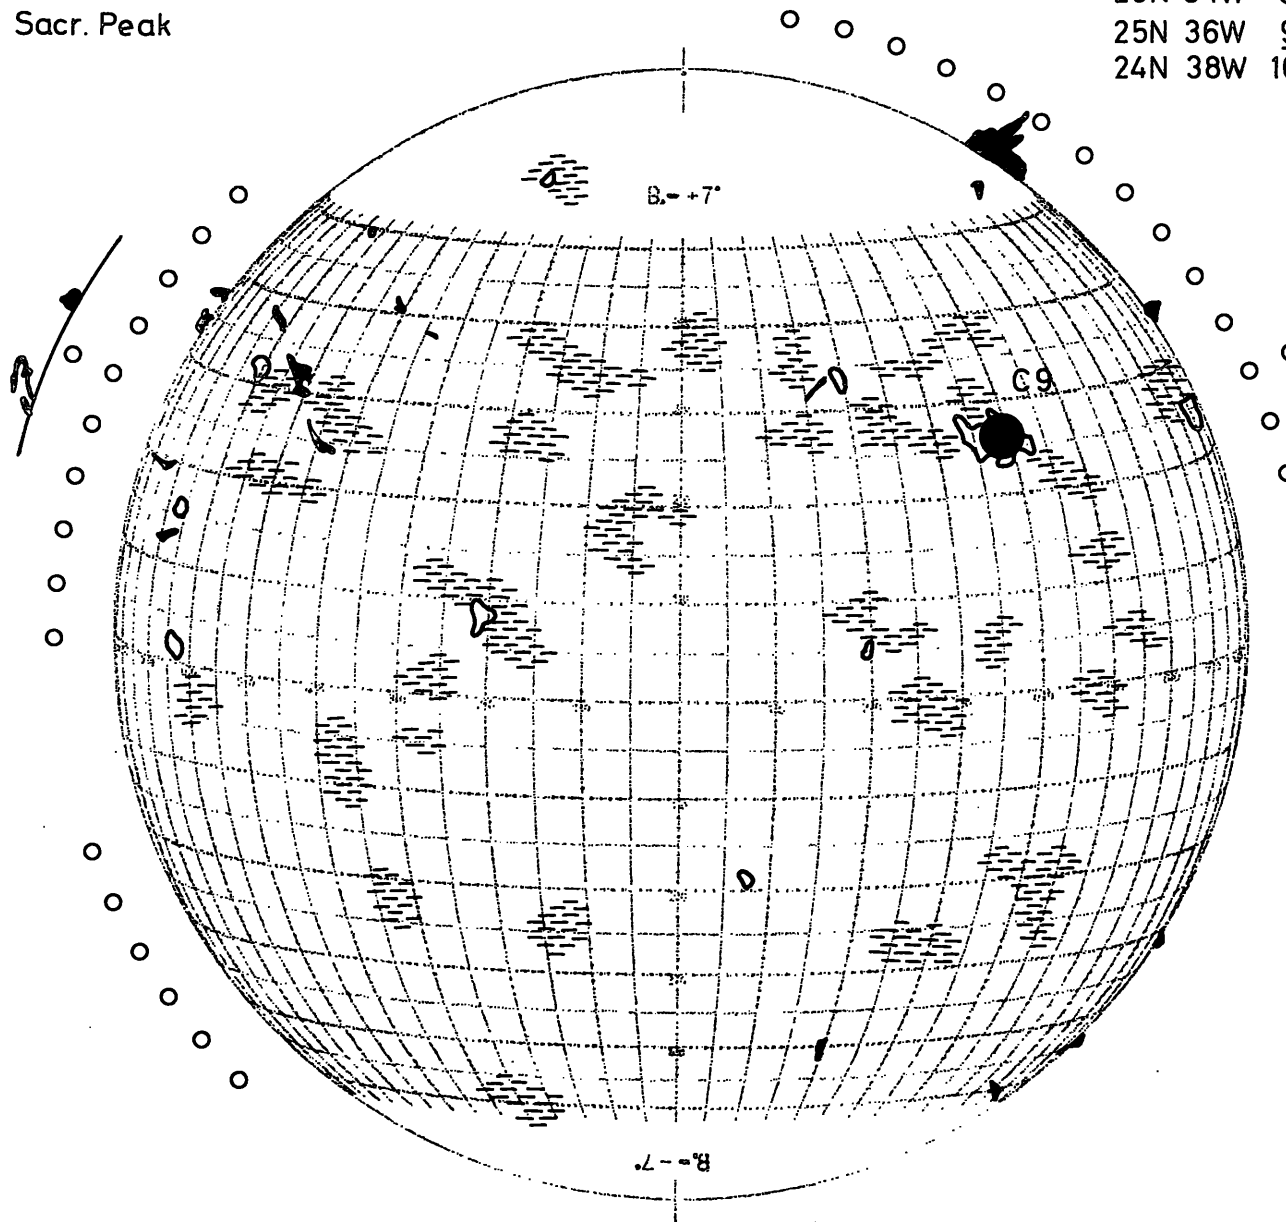

Plages 13.22  
 Filam. 15.06  
 Promin. 15.06  
 Corona 16

Meudon  
 Sacr. Peak  
 Sacr. Peak  
 Sacr. Peak

FRAUNHOFER INSTITUT

Map of the Sun

1965 Sept. 24

R=17

26N 34W	3.44 — 9.11	4x1-	AEWYΘΥ
25N 36W	9.24 — 10.03	1	AEKWYΥ
24N 38W	10.40 — 11.10	1	K

Capri G 7.55

*Handwritten signature*