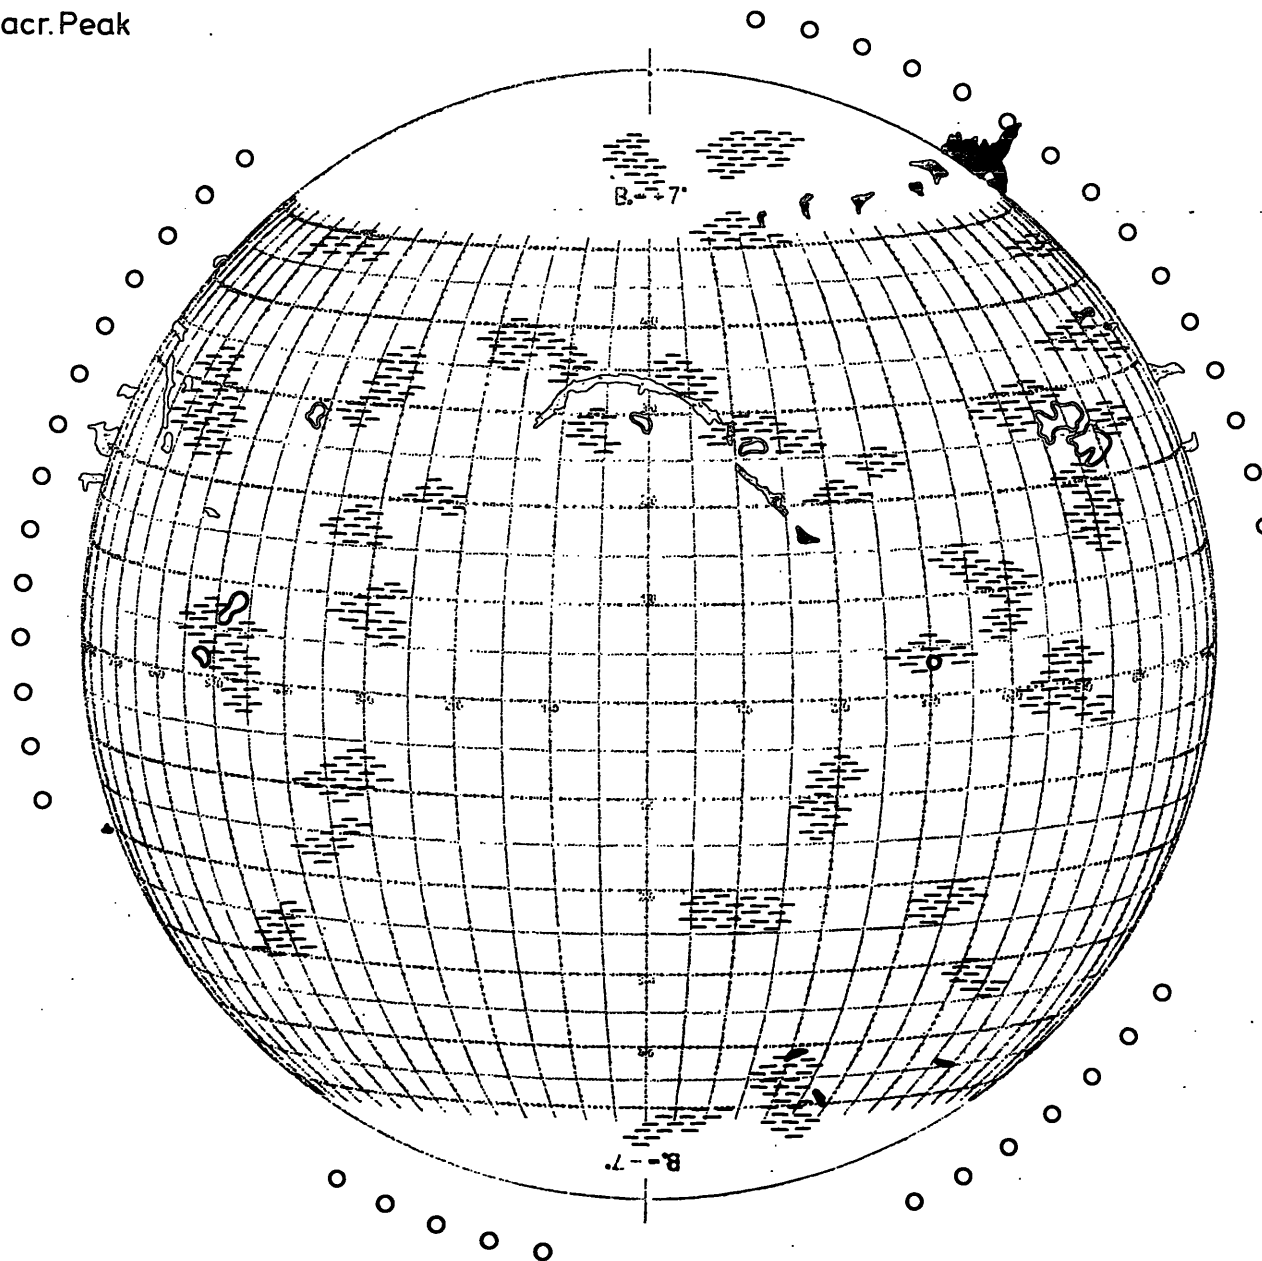

Plages 845 Meudon
Filam. 14.57 Sacr. Peak
Promin. 14.57 Sacr. Peak
Corona 15 Sacr. Peak

FRAUNHOFER INSTITUT

Map of the Sun

1965 Sept. 22

R=0

Handwritten signature or initials.