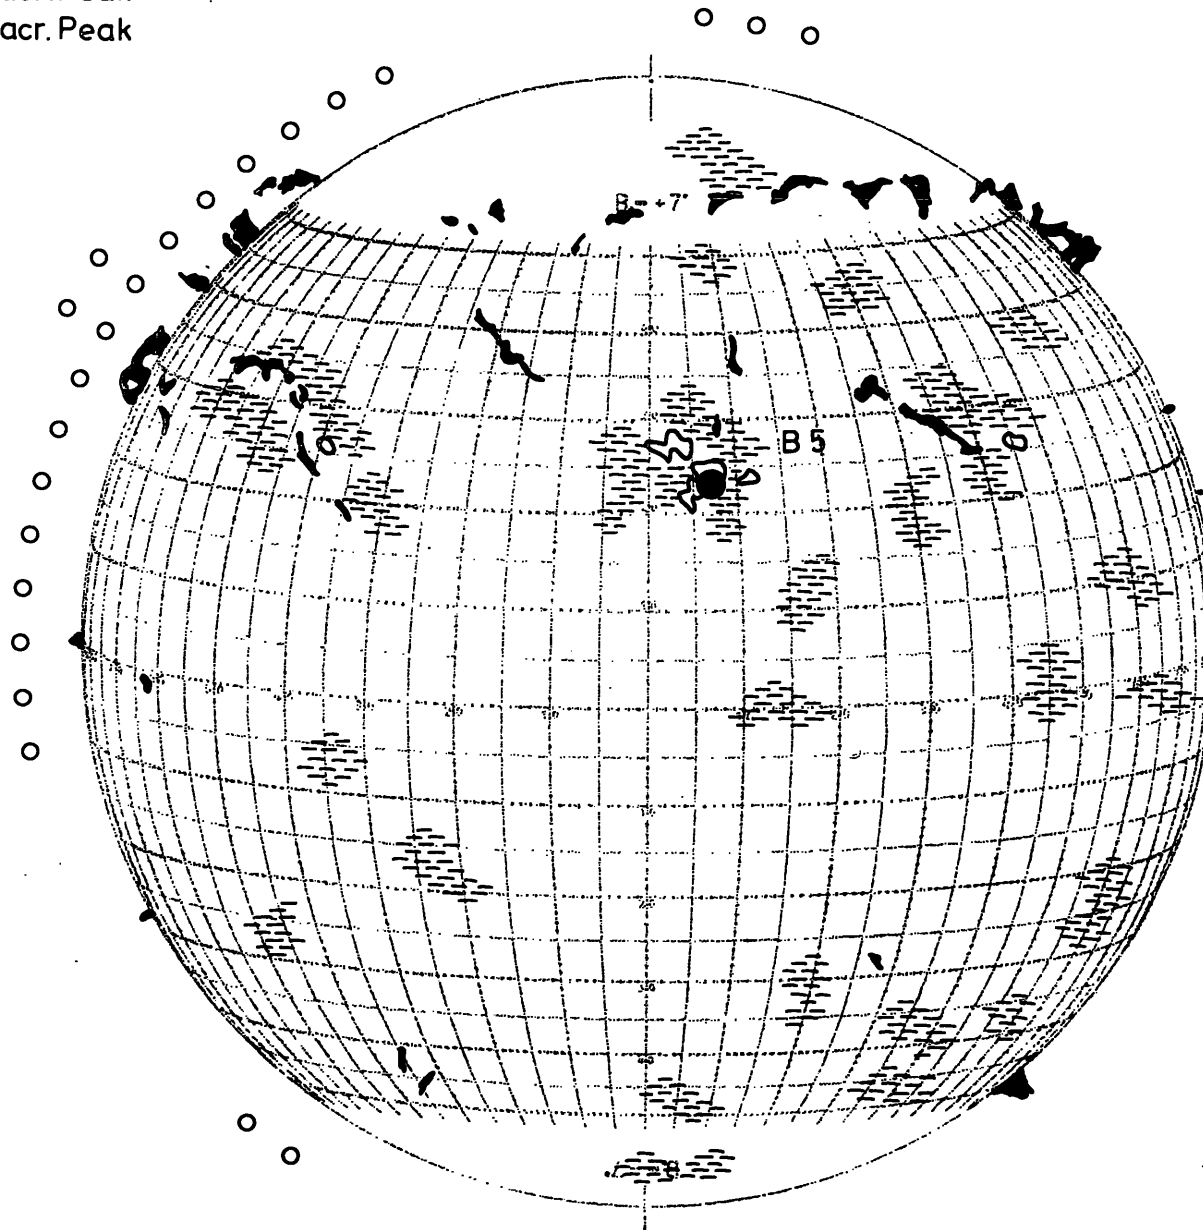

Plages 14.55  
Filam. 15.26  
Promin. 15.26  
Corona 16

Meudon  
Sac. Peak  
Sac. Peak  
Sac. Peak

# FRAUNHOFER INSTITUT

Map of the Sun

1965 Sept. 18

R=10

*Handwritten signature or initials*