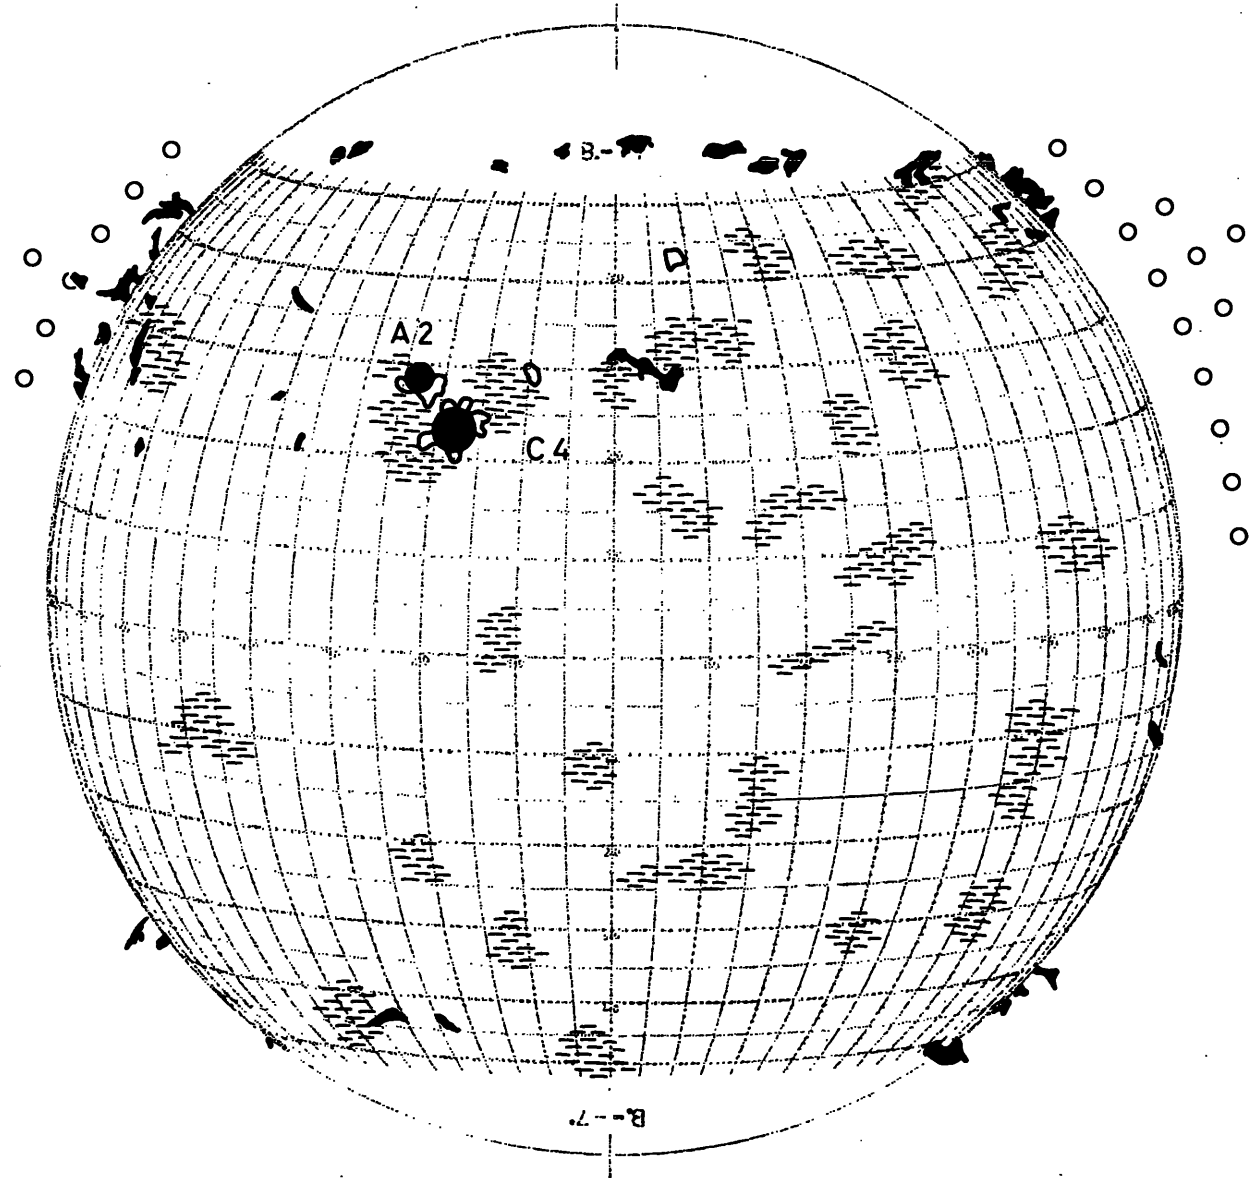

Recd JVL 29 NOV '65

Plages	6.49	Meudon
Filam.	10.53	Freiburg
Promin.	10.53	Freiburg
Corona	9	W'stein

DUPLICATE

FRAUNHOFER INSTITUT

Map of the Sun

1965 Sept. 16

R=18

24N 16E 20.56 — 21.27 1- P