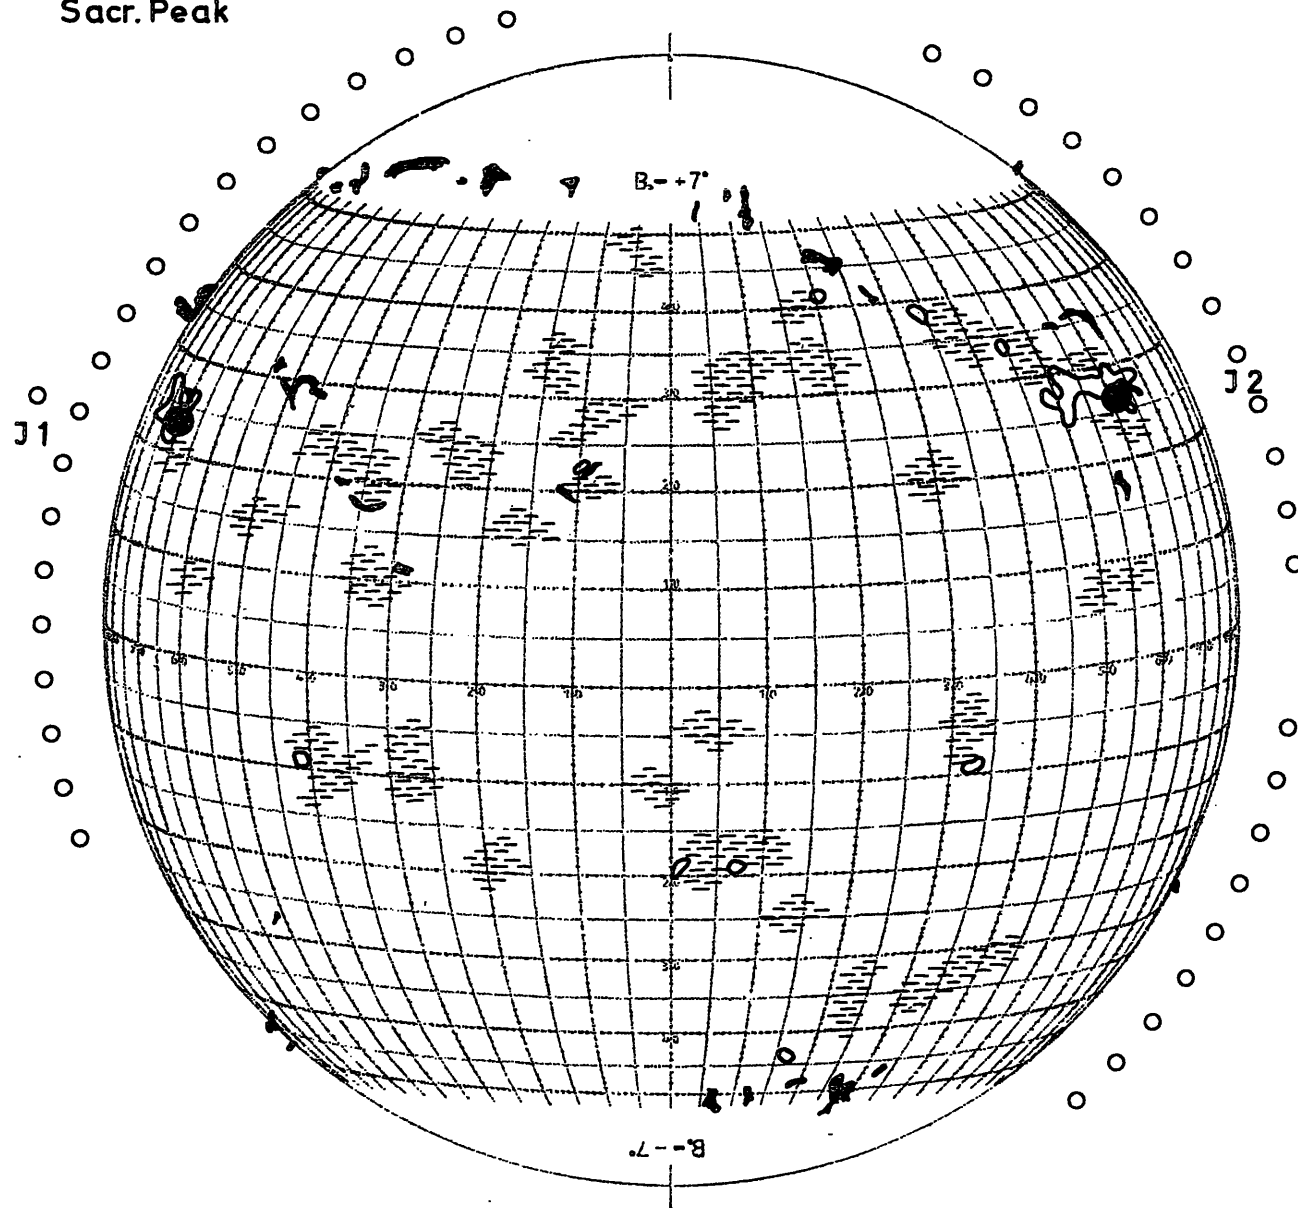

Plages	2.01	Kodaik.
Filam.	15.09	Sacr.Peak
Promin.	15.09	Sacr.Peak
Corona	17	Sacr.Peak

FRAUNHOFER INSTITUT

Map of the Sun

1965 Sept. 12

R=16

21N 6E 19.37 — 19.48 1- P

Handwritten signature or initials