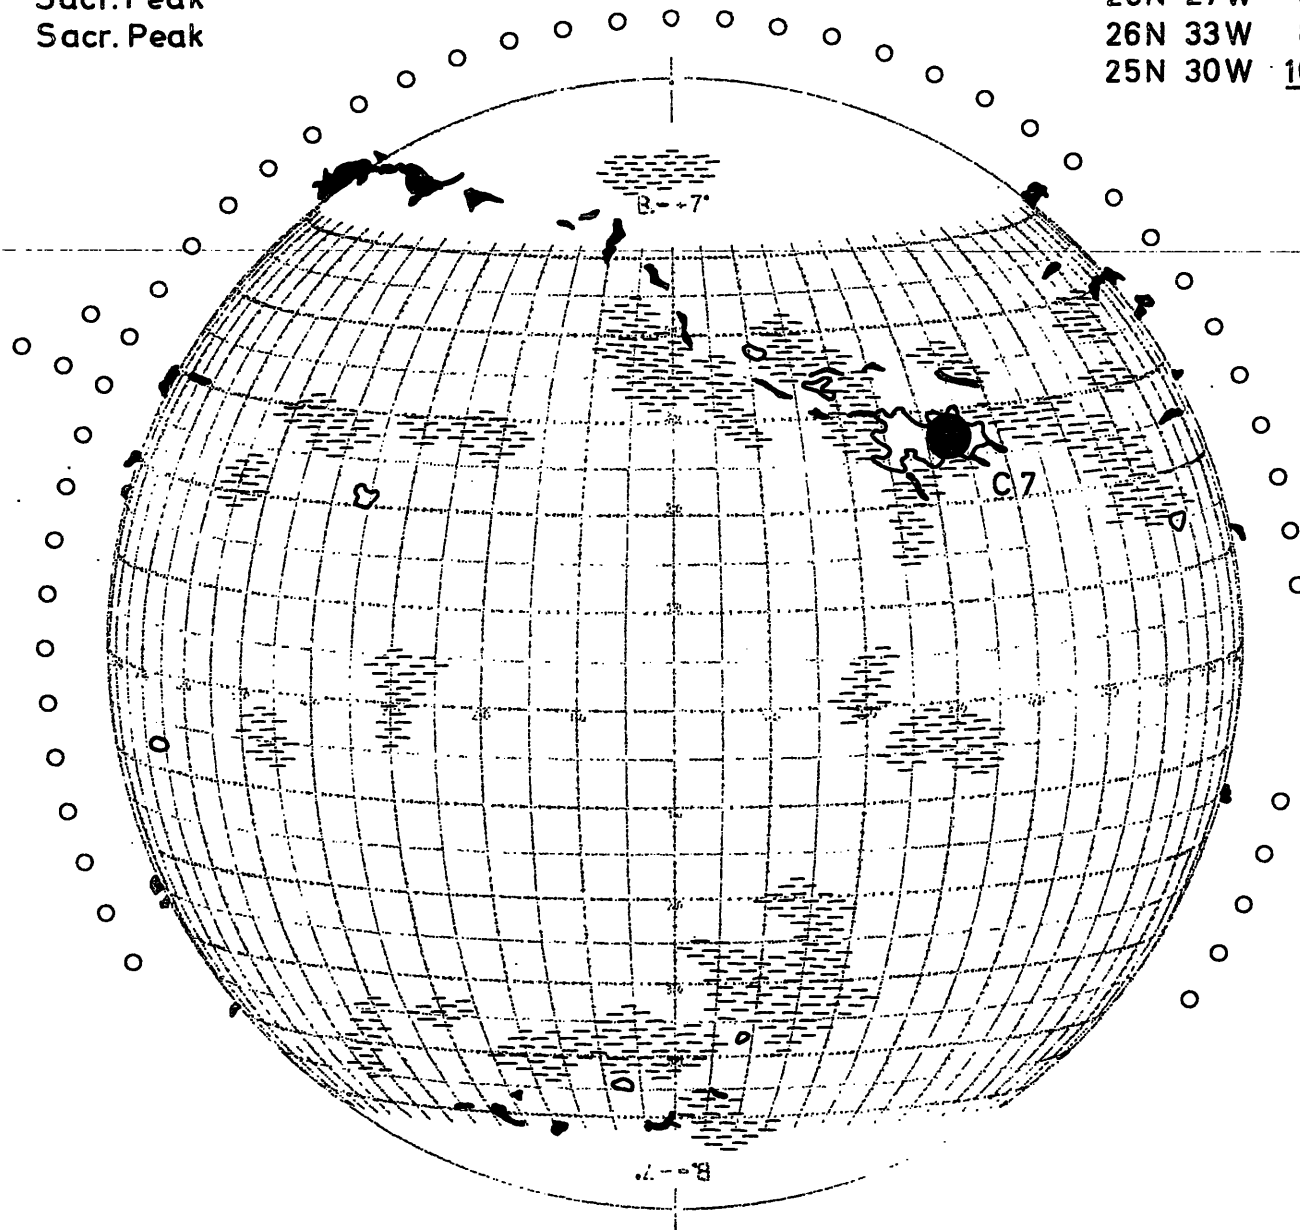

Plages 10.05 Meudon  
 Filam. 14.39 Sacr. Peak  
 Promin. 14.39 Sacr. Peak  
 Corona 15 Sacr. Peak

FRAUNHOFER INSTITUT

Map of the Sun

1965 Sept. 10

R=12

26N 27W 0.00 — 1.11 1 P  
 26N 33W 8.10 — 14.09 2\*1- EJPY  
 25N 30W 10.58 — 11.14 1+ S