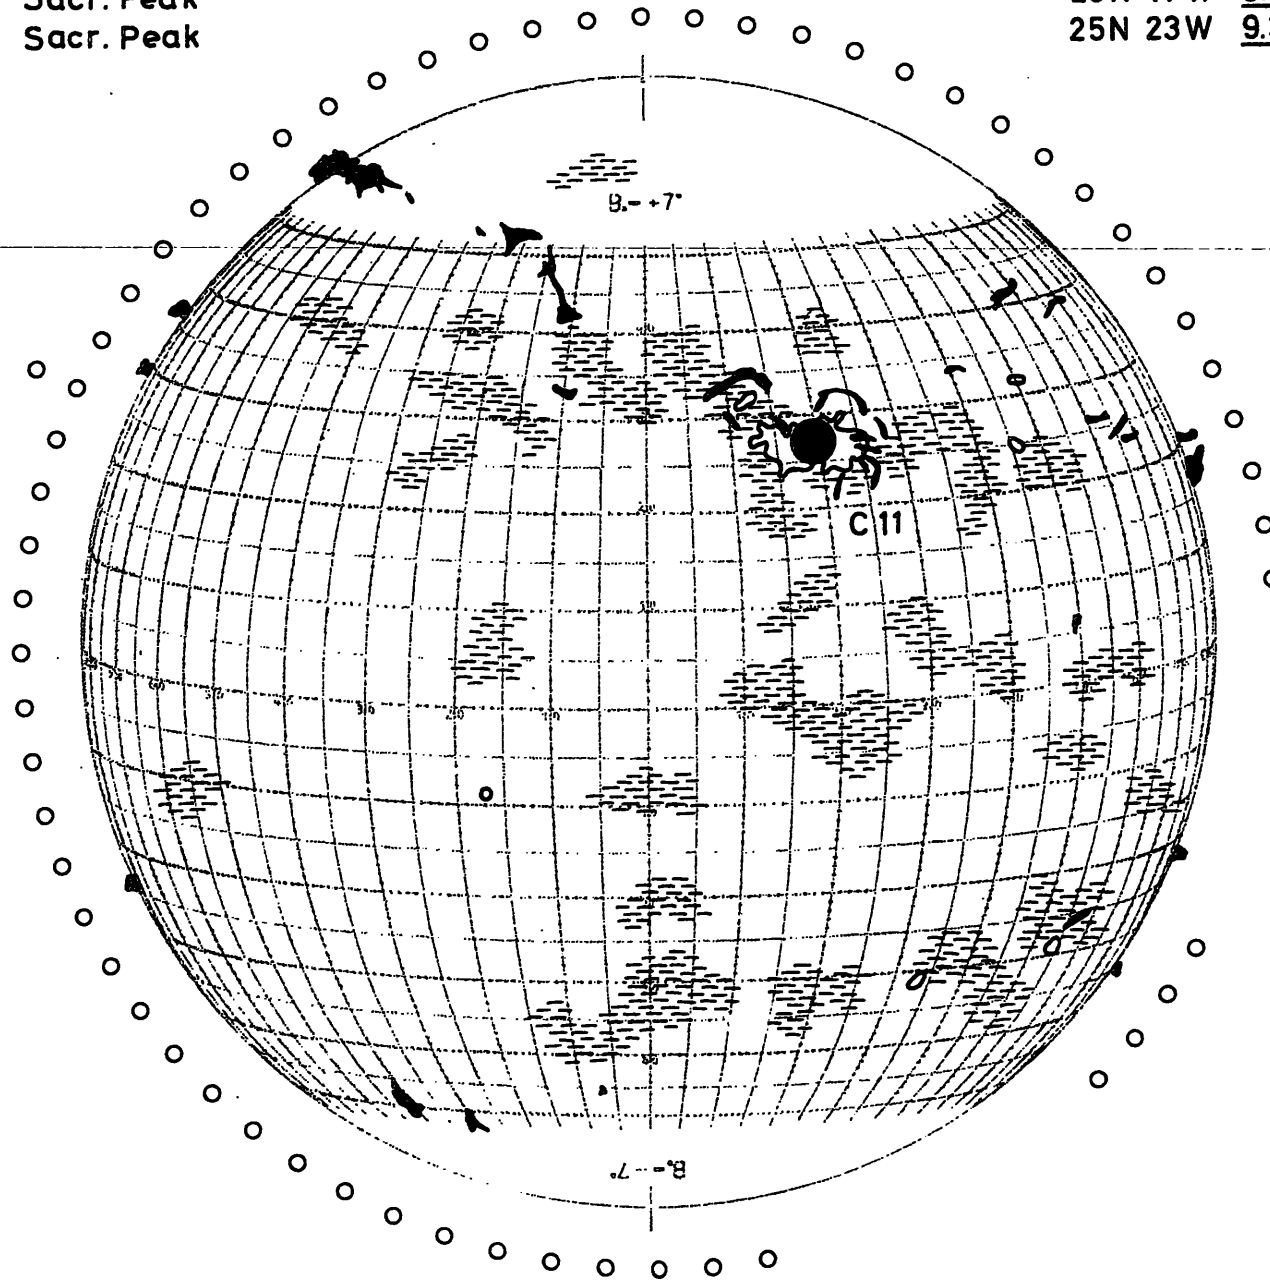

Plages 6.55 Meudon
 Filam. 14.41 Sacr. Peak
 Promin. 14.41 Sacr. Peak
 Corona 15 Sacr. Peak

FRAUNHOFER INSTITUT

Map of the Sun

1965 Sept. 9

R= 15

26N 17W 8.08 — 8.45 1 AKW
 25N 23W 9.30 — 23.46 10×1- KOP

Handwritten signature or initials