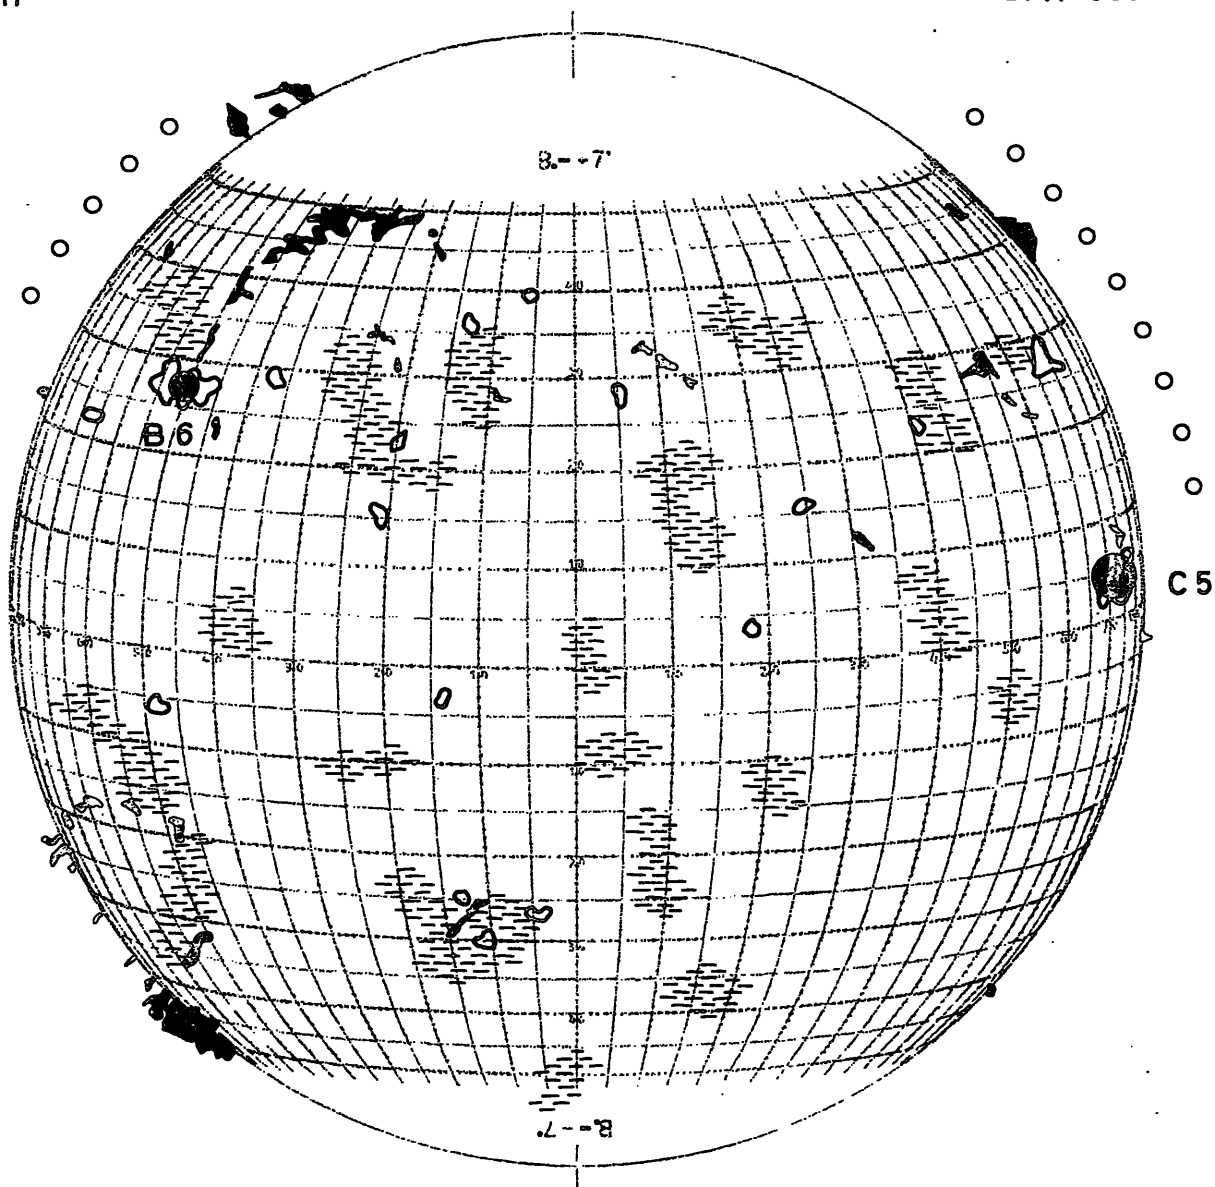

Plages 10.19 Rome  
 Filam. 15.38 Sac. Peak  
 Promin. 15.38 Sac. Peak  
 Corona . 7 W'stein

FRAUNHOFER INSTITUT

Map of the Sun

1965 Sept. 4

R = 22

28N 64W 5.52 — 7.23 1 WΨ  
 27N 55E 8.55 — 9.15 1 A

*Handwritten signature or initials*