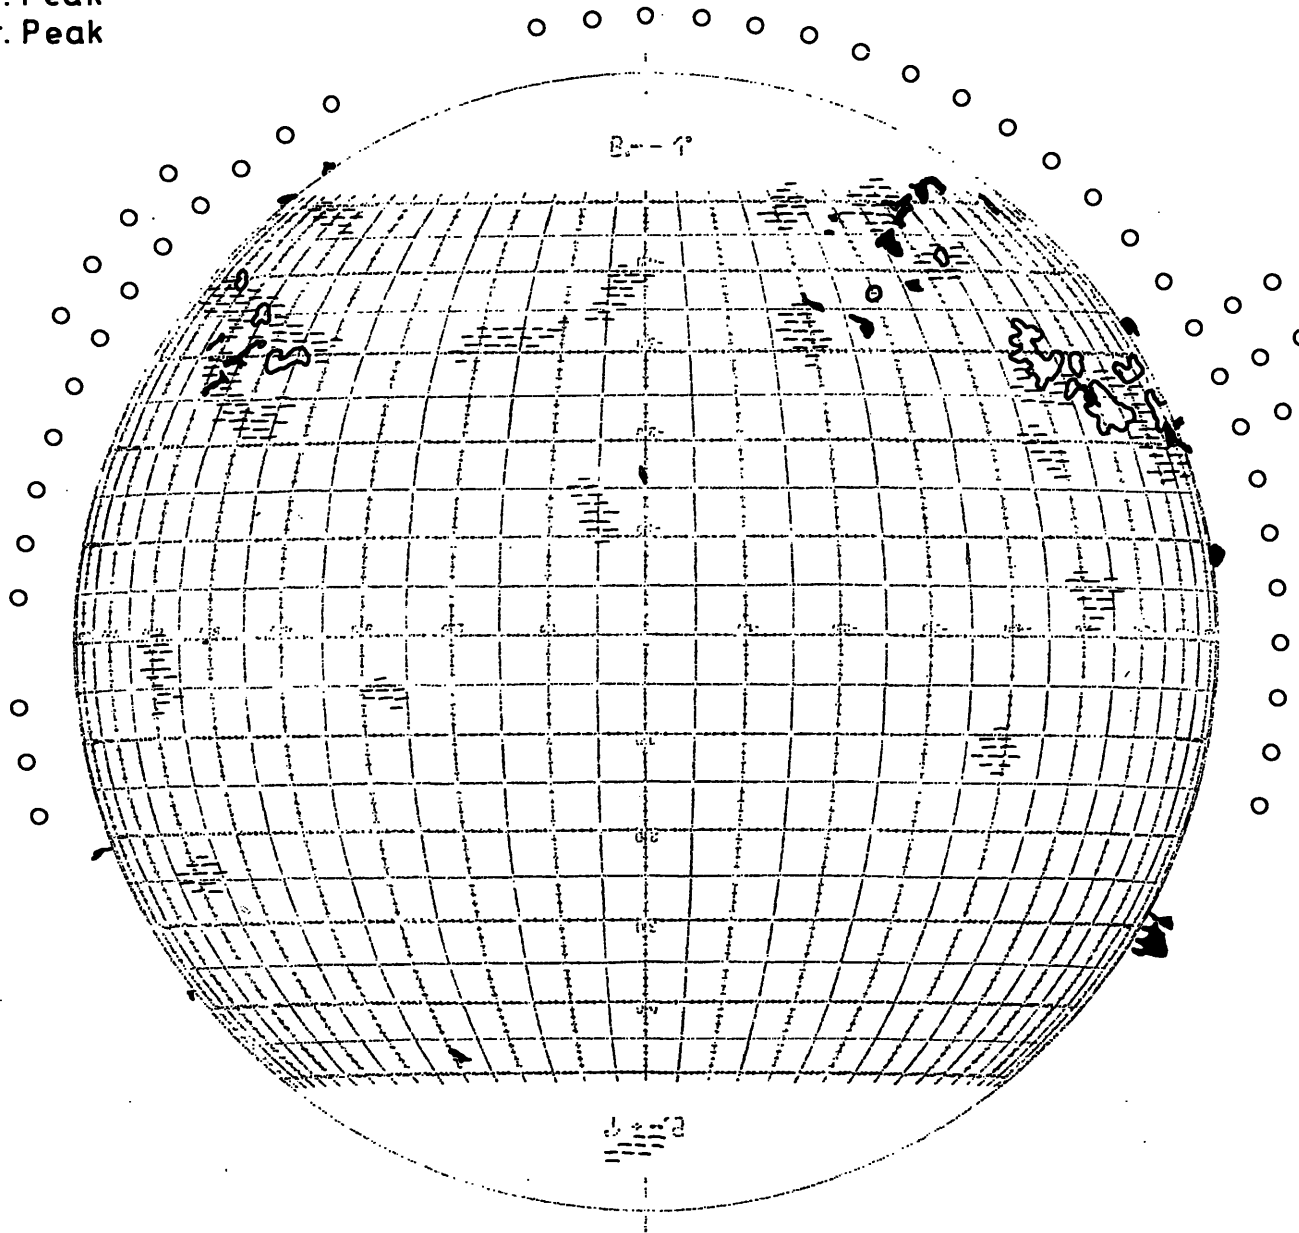

Plages	12 ¹⁶	Meudon
Filam.	13 ⁵⁵	Sacr. Peak
Promin.	13 ⁵⁵	Sacr. Peak
Corona	16	Sacr. Peak

FRAUNHOFER INSTITUT

Map of the Sun

1965 May 27

R=0

Handwritten signature or initials