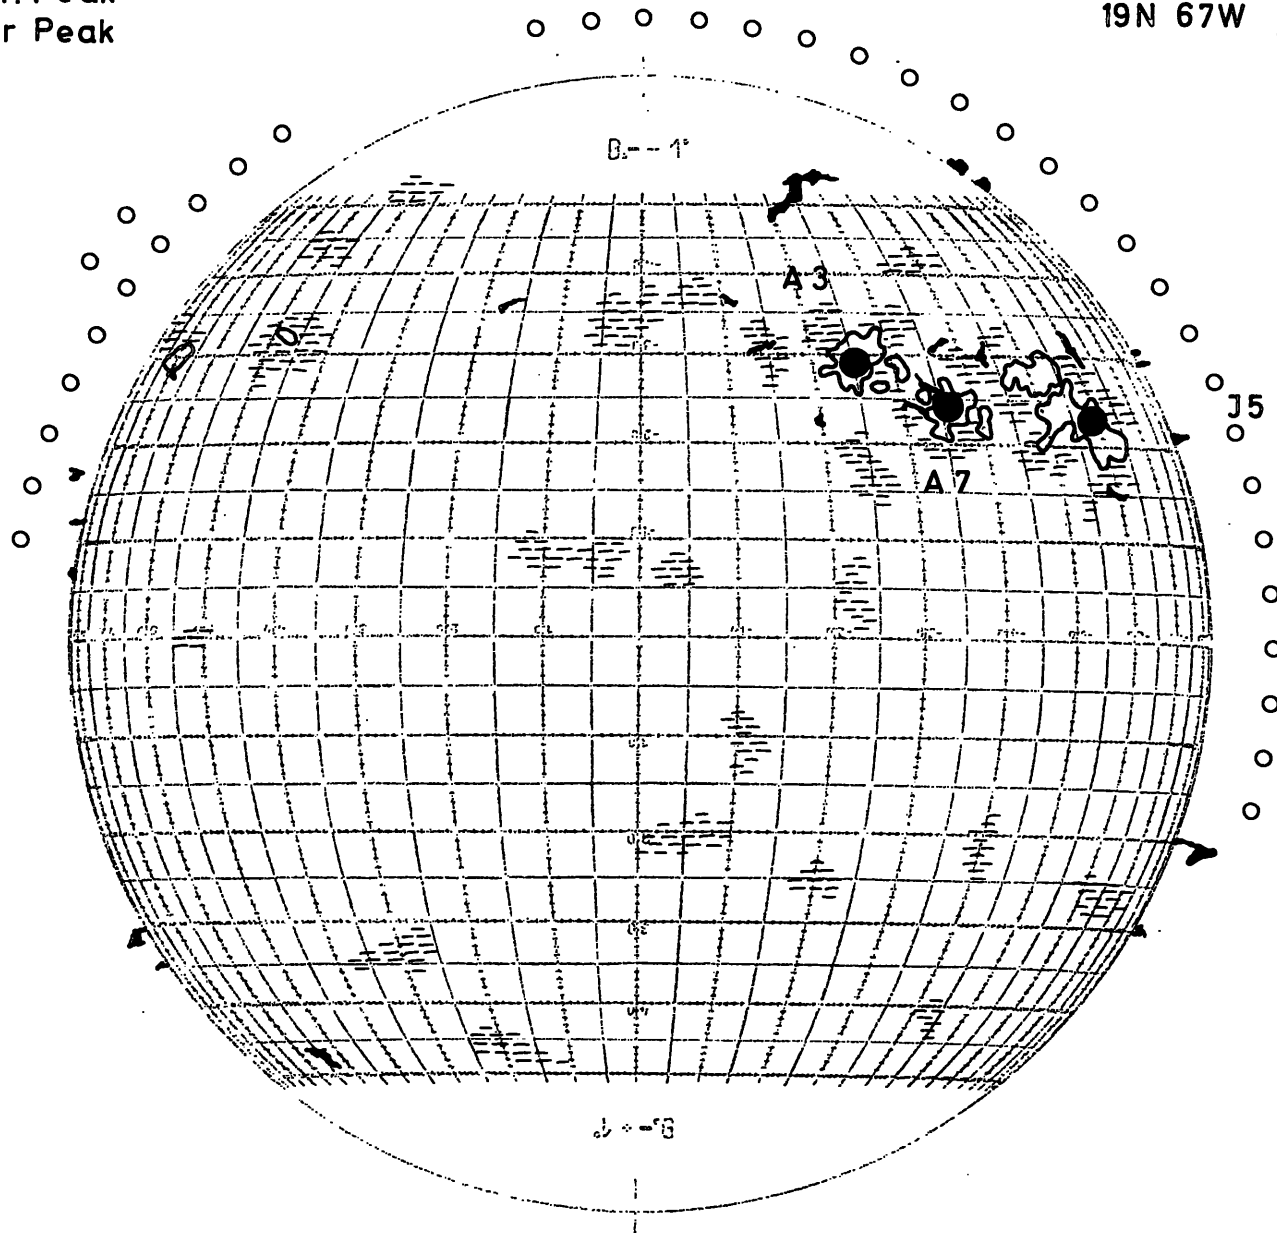

Plages 13⁵⁸ Meudon
 Filam. 15⁰⁹ Sacr. Peak
 Promin. 15⁰⁹ Sacr. Peak
 Corona 15 Sacr Peak

FRAUNHOFER INSTITUT

Map of the Sun

1965 May 25

R= 32

19N 67W 13⁴⁹ — 20¹⁰ 3x1- P

Handwritten signature or initials