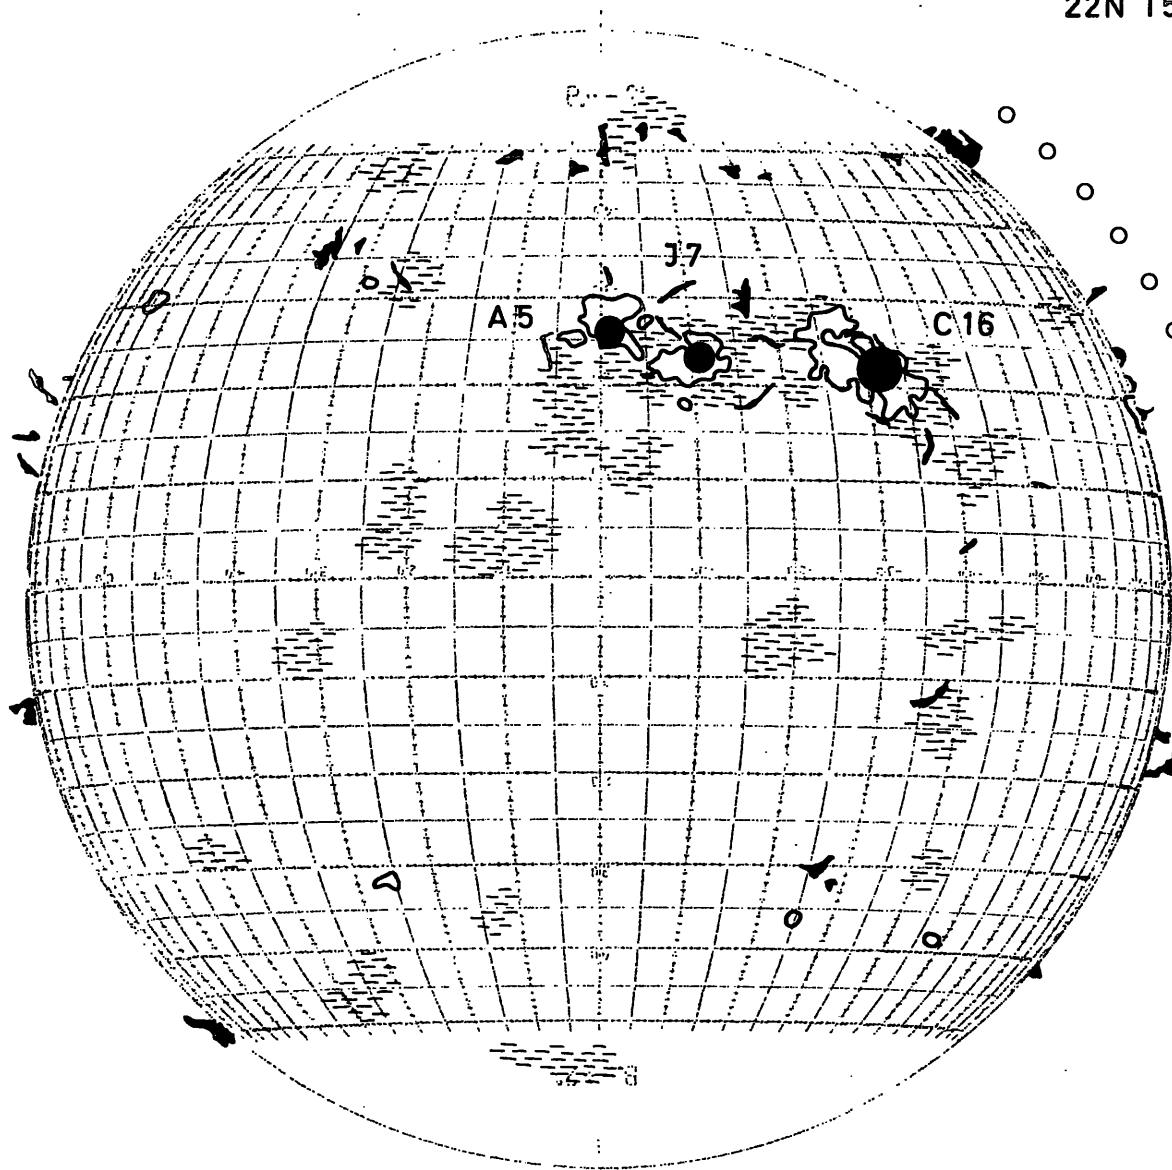

Plages 3⁰² Kodaik.
 Filam. 16⁰⁷ Sacr. Peak
 Promin. 16⁰⁷ Sacr. Peak
 Corona 0 Norikura

FRAUNHOFER INSTITUT

Map of the Sun

1965 May 23

R=41

21N 90W 6²⁵ — 6⁴⁵ 1- E
 22N 15W 16²⁰ — 16²⁶ 1- P

Handwritten signature or initials.