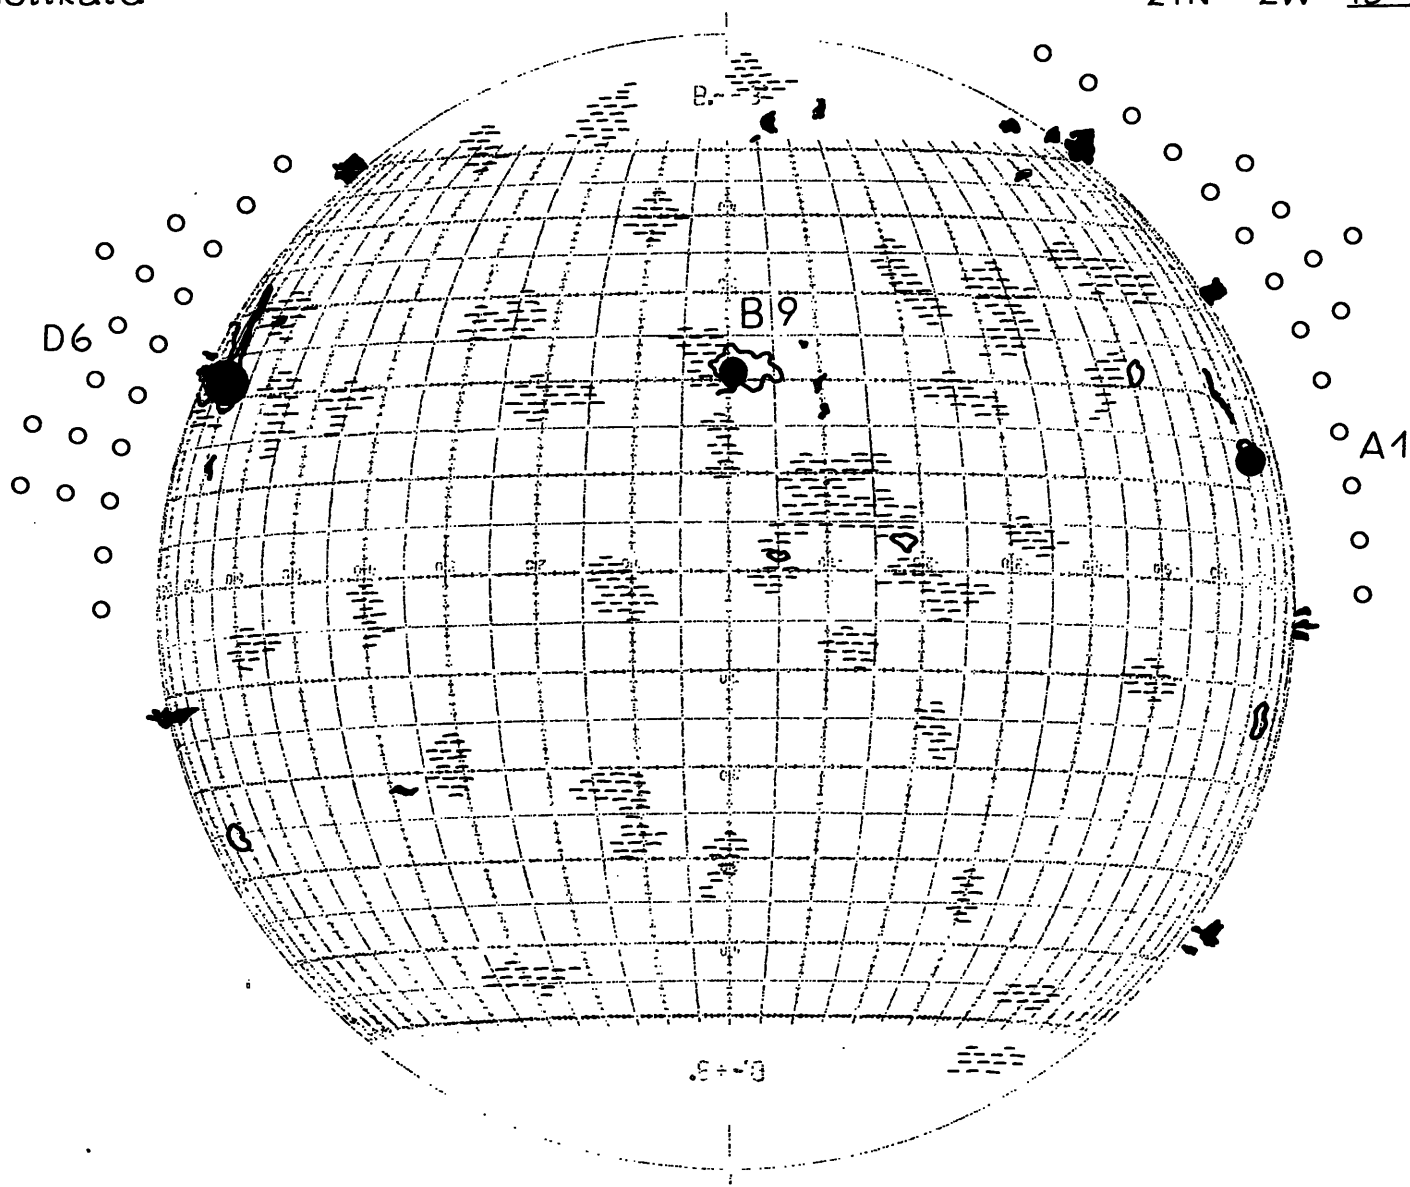

Plages 10¹⁹ Freibg.
 Filam. 14³⁸ Sacr. Peak
 Promin. 14³⁸ Sacr. Peak
 Corona 1 Norikura

FRAUNHOFER INSTITUT

Map of the Sun

1965 May 15

R = 32

21N	2E	6 ¹² - 7 ⁰⁰	1	E
21N	2W	<u>13⁵⁵ - 14⁰²</u>	1-	P

Handwritten signature or initials.