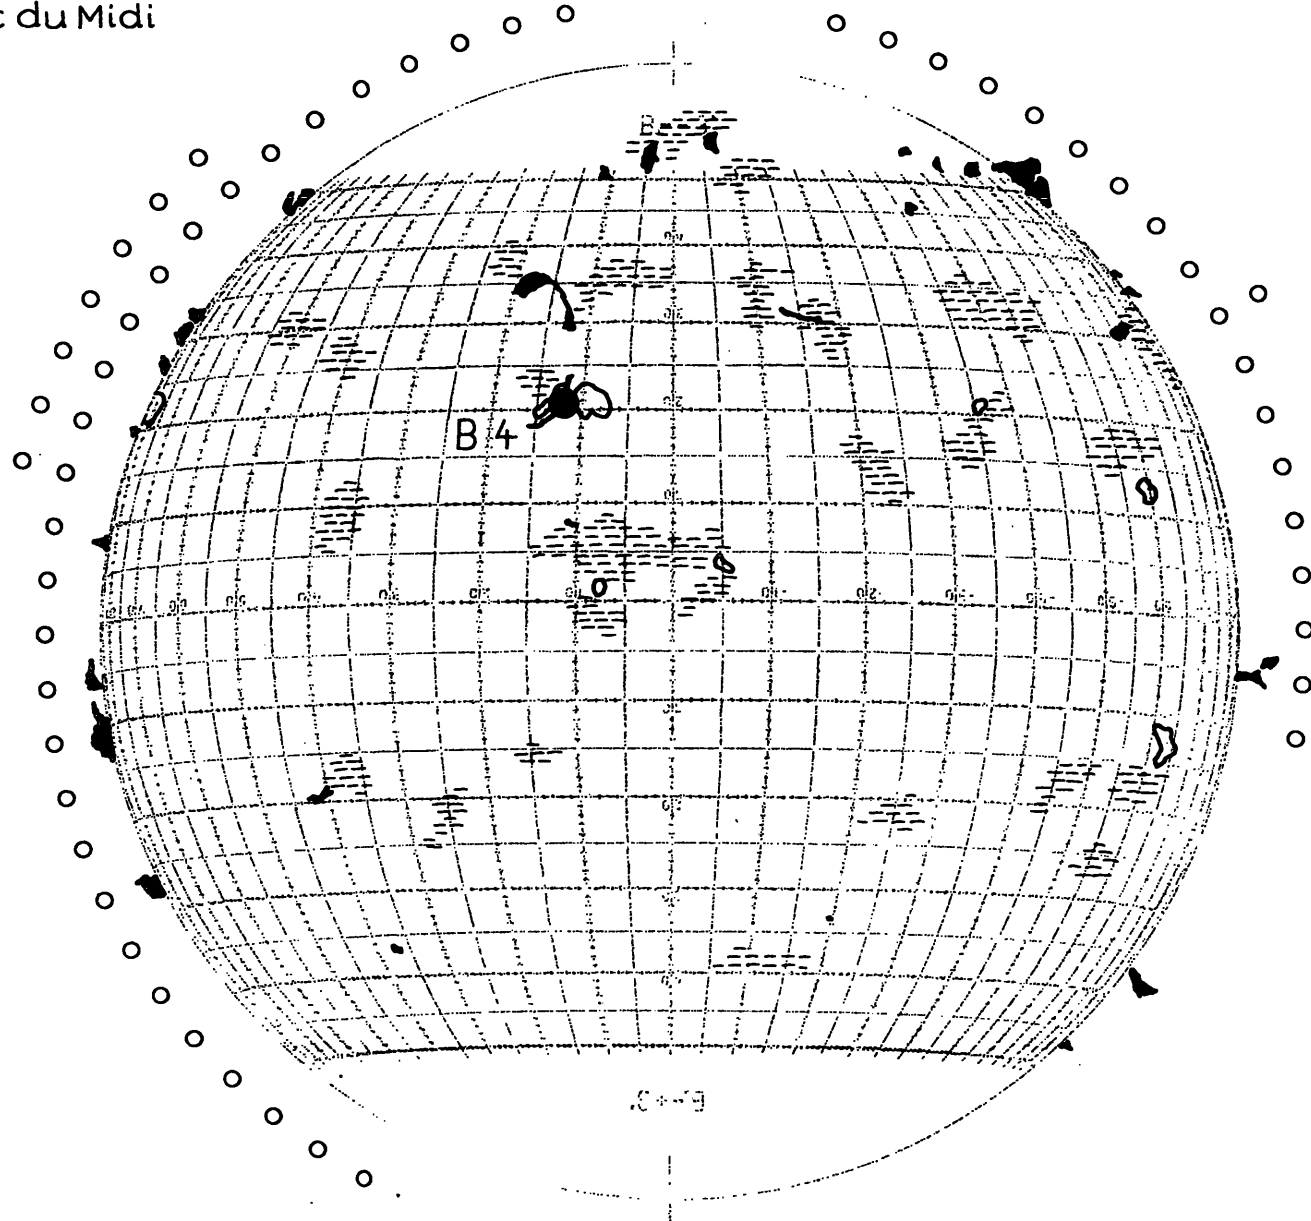

• Plages 6⁵⁶ Meudon
 Filam. 15⁰⁰ Sacr. Peak
 Promin. 15⁰⁰ Sacr. Peak
 Corona 8 Pic du Midi

FRAUNHOFER INSTITUT

Map of the Sun

1965 May 14

R = 10

Handwritten signature or initials