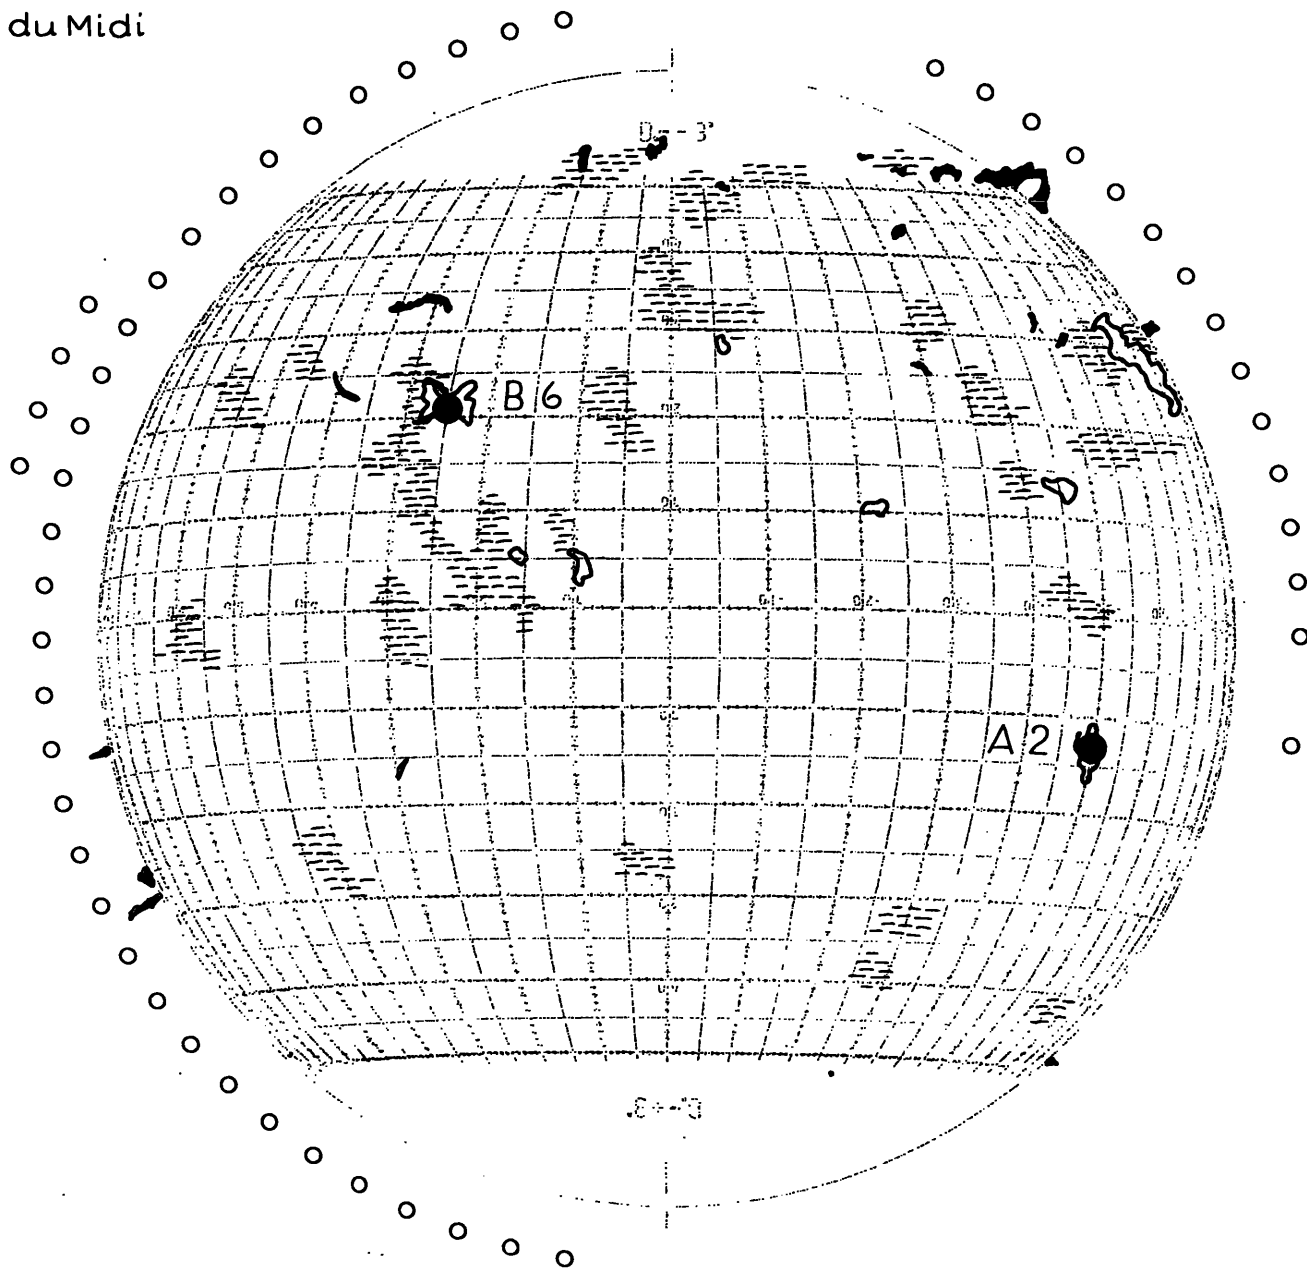

Plaques 7<sup>11</sup> Meudon  
Filam. 13<sup>33</sup> Capri G  
Promin. 13<sup>33</sup> Capri G  
Corona 6 Pic du Midi

FRAUNHOFER INSTITUT

Map of the Sun

1965 May 13

R=20

*Handwritten signature or initials*