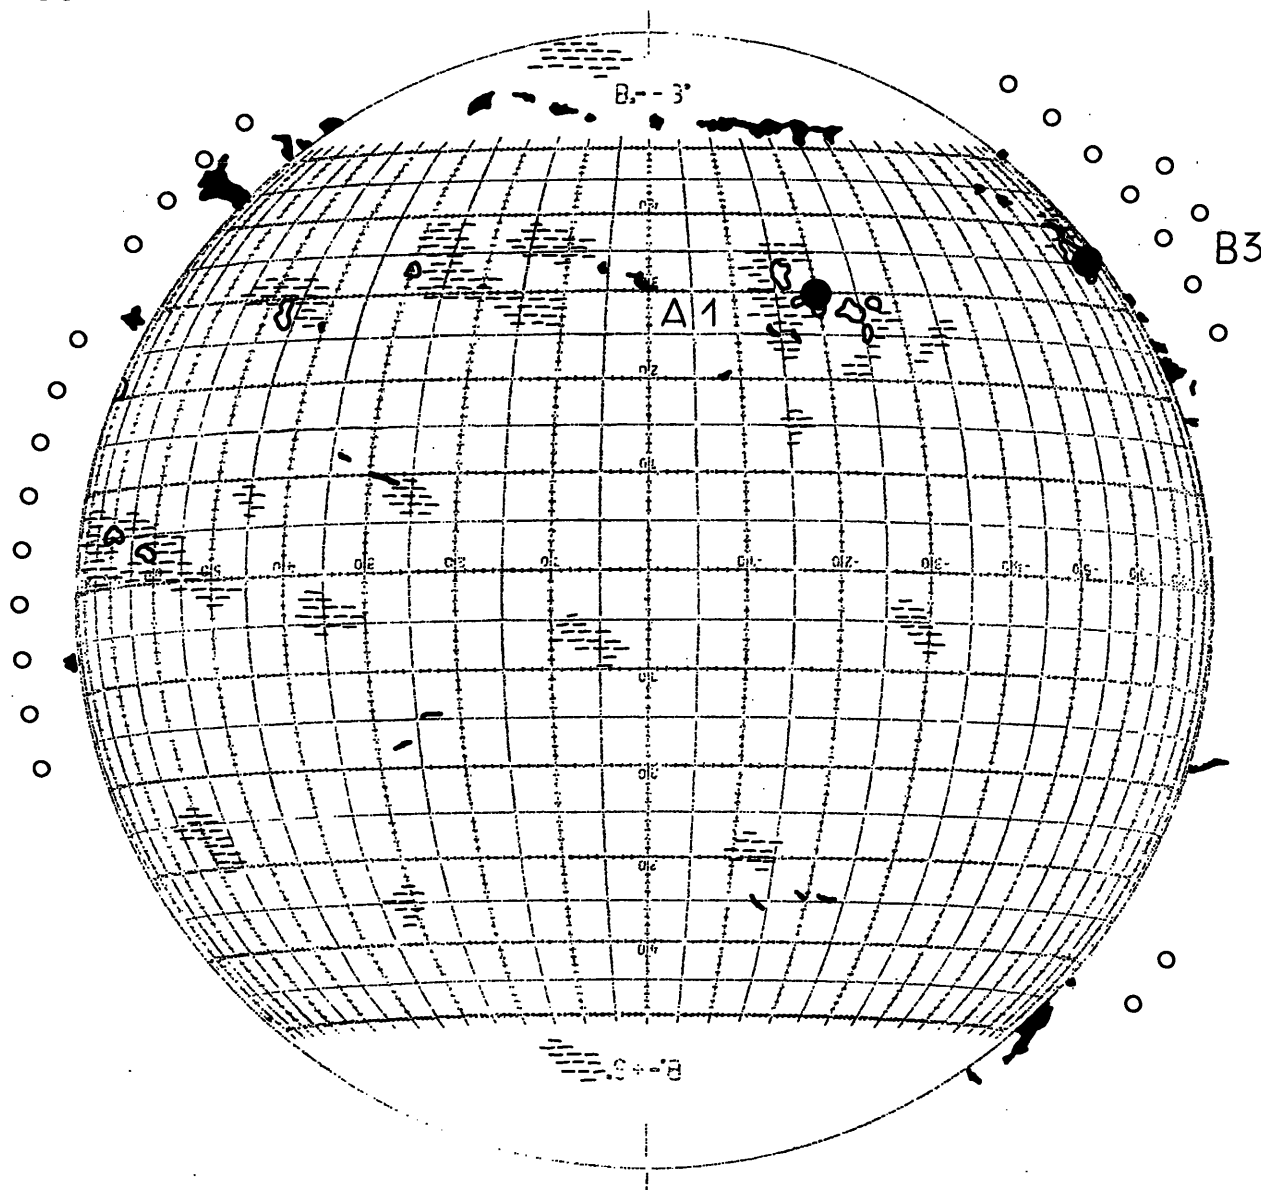

Plages 8⁰⁷ W'stein
Filam. 14⁴⁹ Sacr. Peak
Promin. 14⁴⁹ Sacr. Peak
Corona 15 Sacr. Peak

FRAUNHOFER INSTITUT

Map of the Sun

1965 May 9

R= 17

34N 77W 10⁰⁰ - 15³¹ 2x1- EP

Handwritten signature or initials.