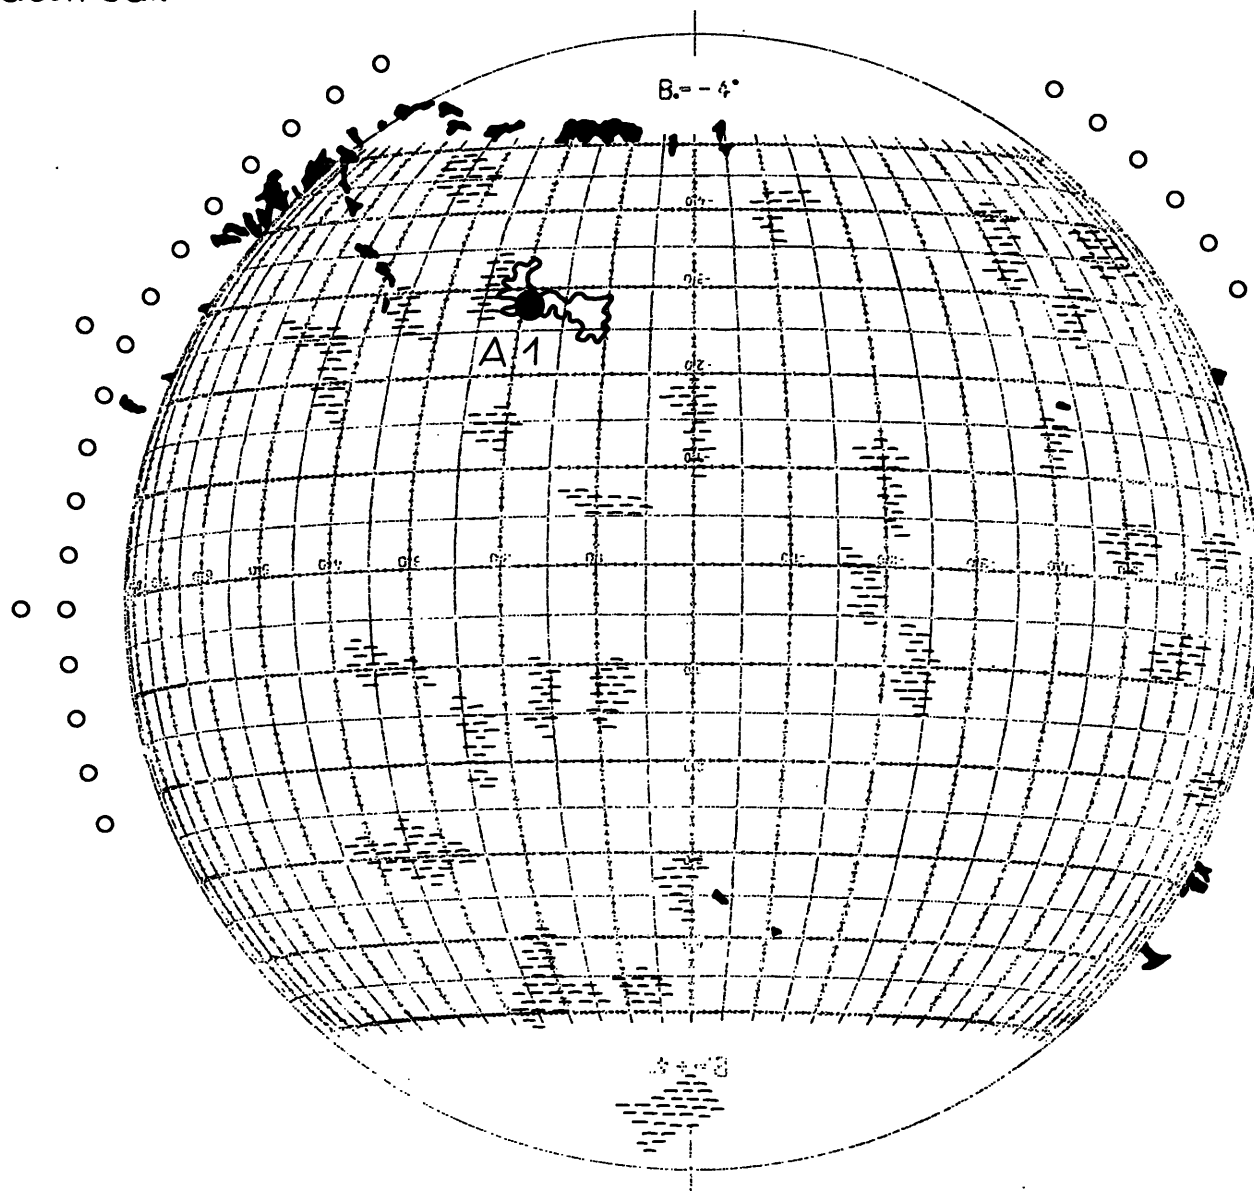

Plages 5²⁸ Kodaik.
 Filam. 14⁵⁹ Sacr. Peak
 Promin. 14⁵⁹ Sacr. Peak
 Corona 16 Sacr. Peak

FRAUNHOFER INSTITUT

Map of the Sun

1965 May 6

R=8

Handwritten signature