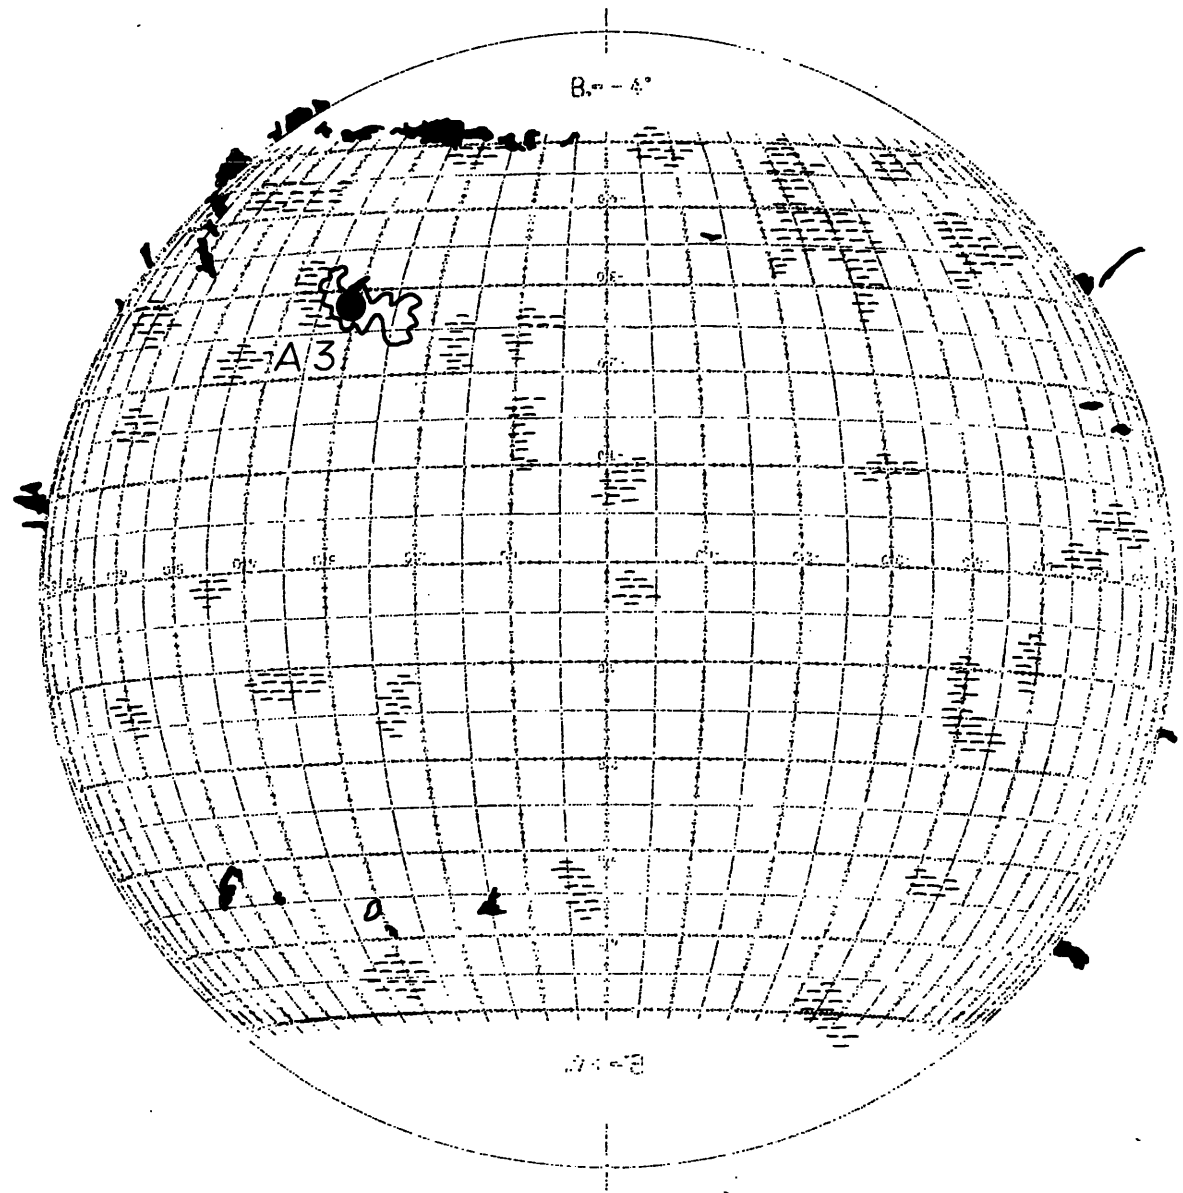

Plages 13⁰⁸ Meudon
Filam. 14⁴⁶ Sacr. Peak
Promin. 14⁴⁶ Sacr. Peak
Corona —————

FRAUNHOFER INSTITUT

Map of the Sun

1965 May 5

R=9

Handwritten signature or initials