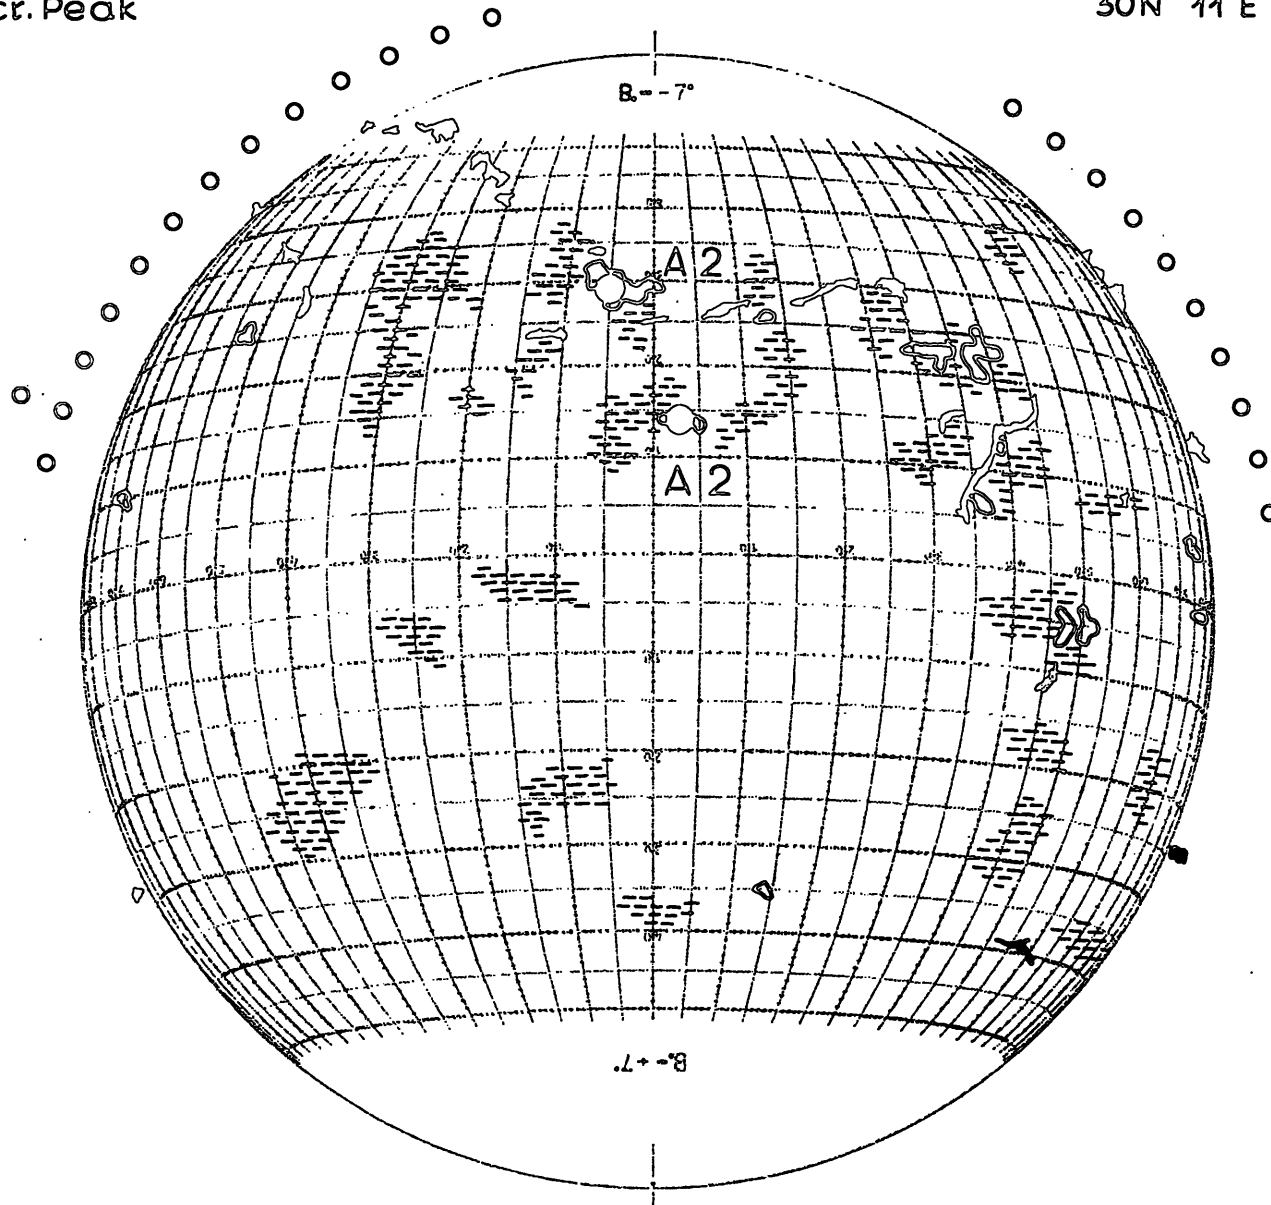

Plages 5⁴⁰ Kodaik.
 Filam. 15⁴⁴ Sacr. Peak
 Promin. 15⁴⁴ Sacr. Peak
 Corona 16 Sacr. Peak

FRAUNHOFER INSTITUT

Map of the Sun

1965 March 5

R = 17

12 N 76 E
 30 N 11 E

O²³ - O⁴⁰
O²⁵ - O⁴⁴

1 - P
 1 - P