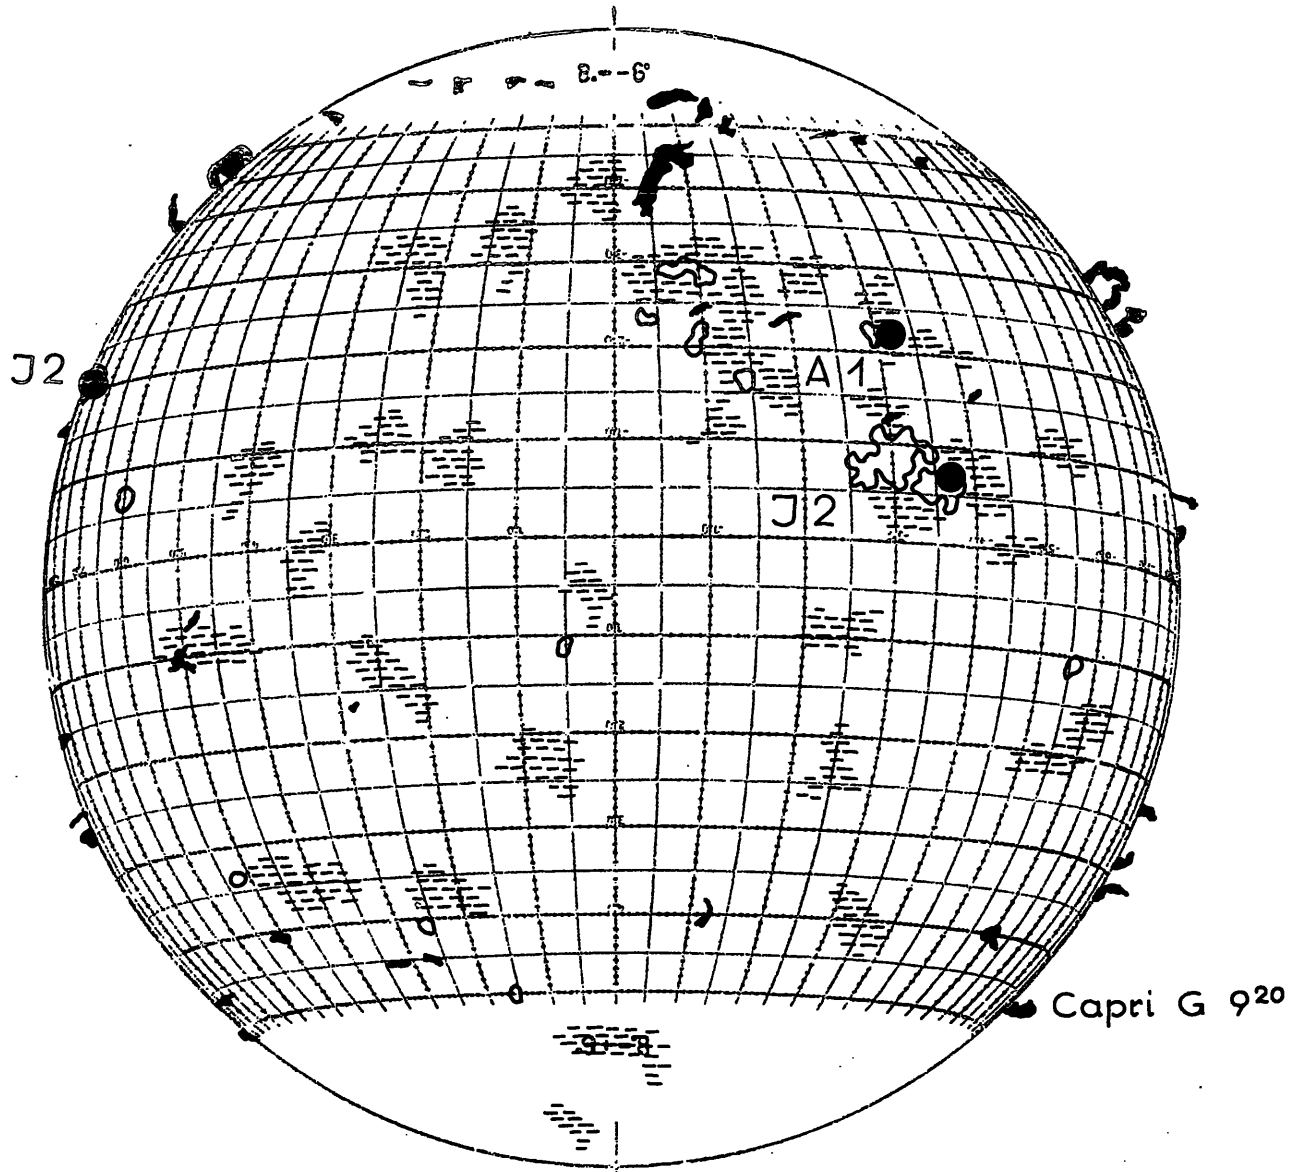

Plages 11²⁵ Rome
Filam. 16³⁴ Sacr. Peak
Promin. 16³⁴ Sacr. Peak
Corona —————

FRAUNHOFER INSTITUT

Map of the Sun

1965 Feb. 6

R=24

10N 33W

9⁴² - 10⁰⁰

1 - A