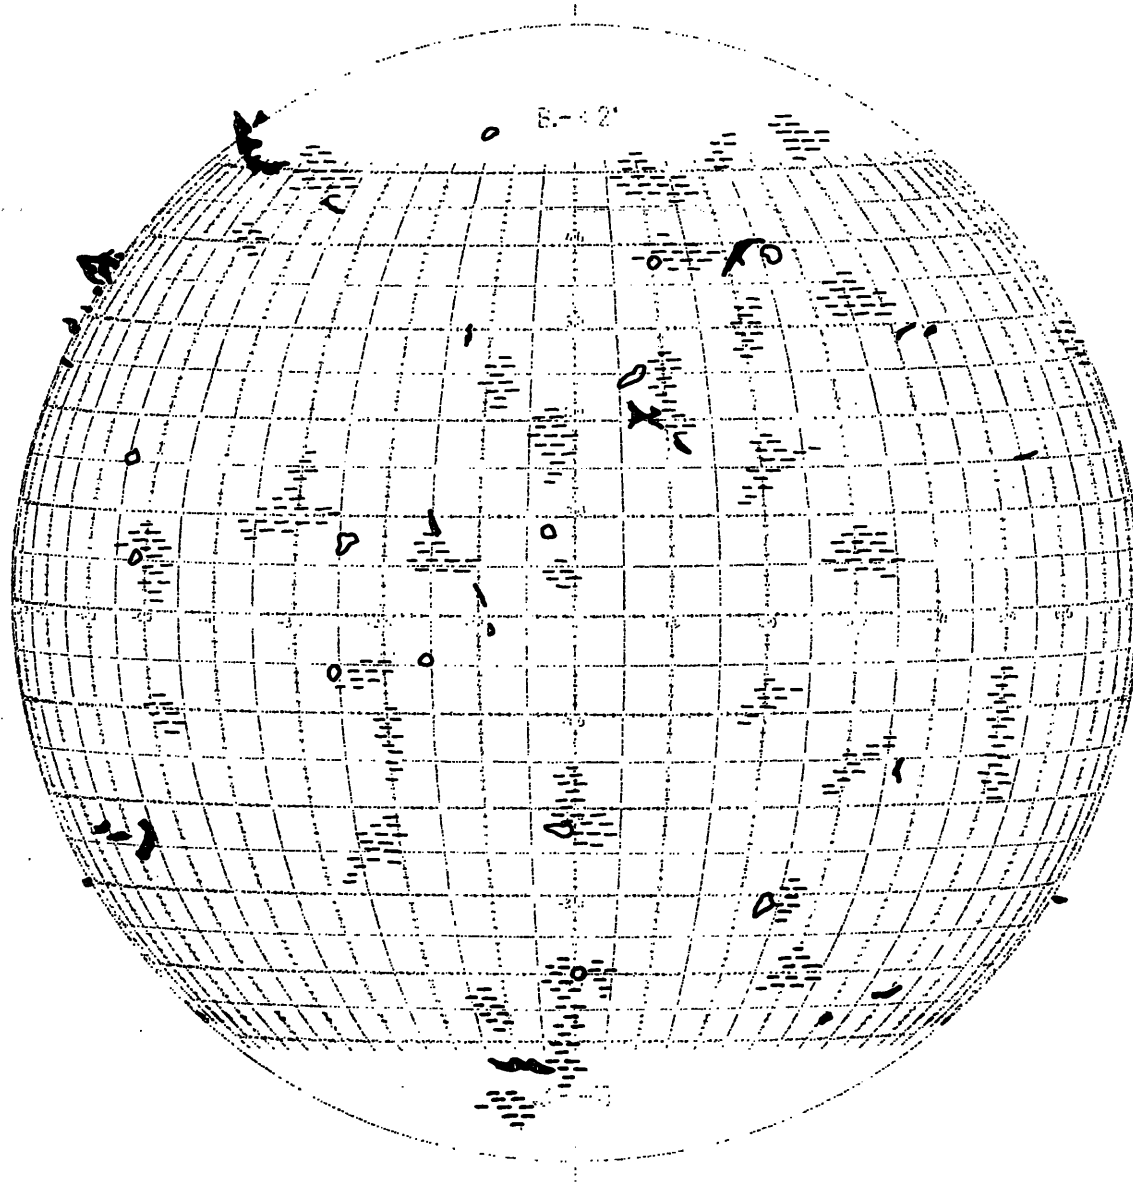

FRAUNHOFER INSTITUT

Map of the Sun

1964 June 26 R=0

Plages	7 ³⁹	Meudon
Filam.	14 ¹²	Sacr. Peak
Promin.	14 ¹²	Sacr. Peak
Corona	—	—

Handwritten signature or initials