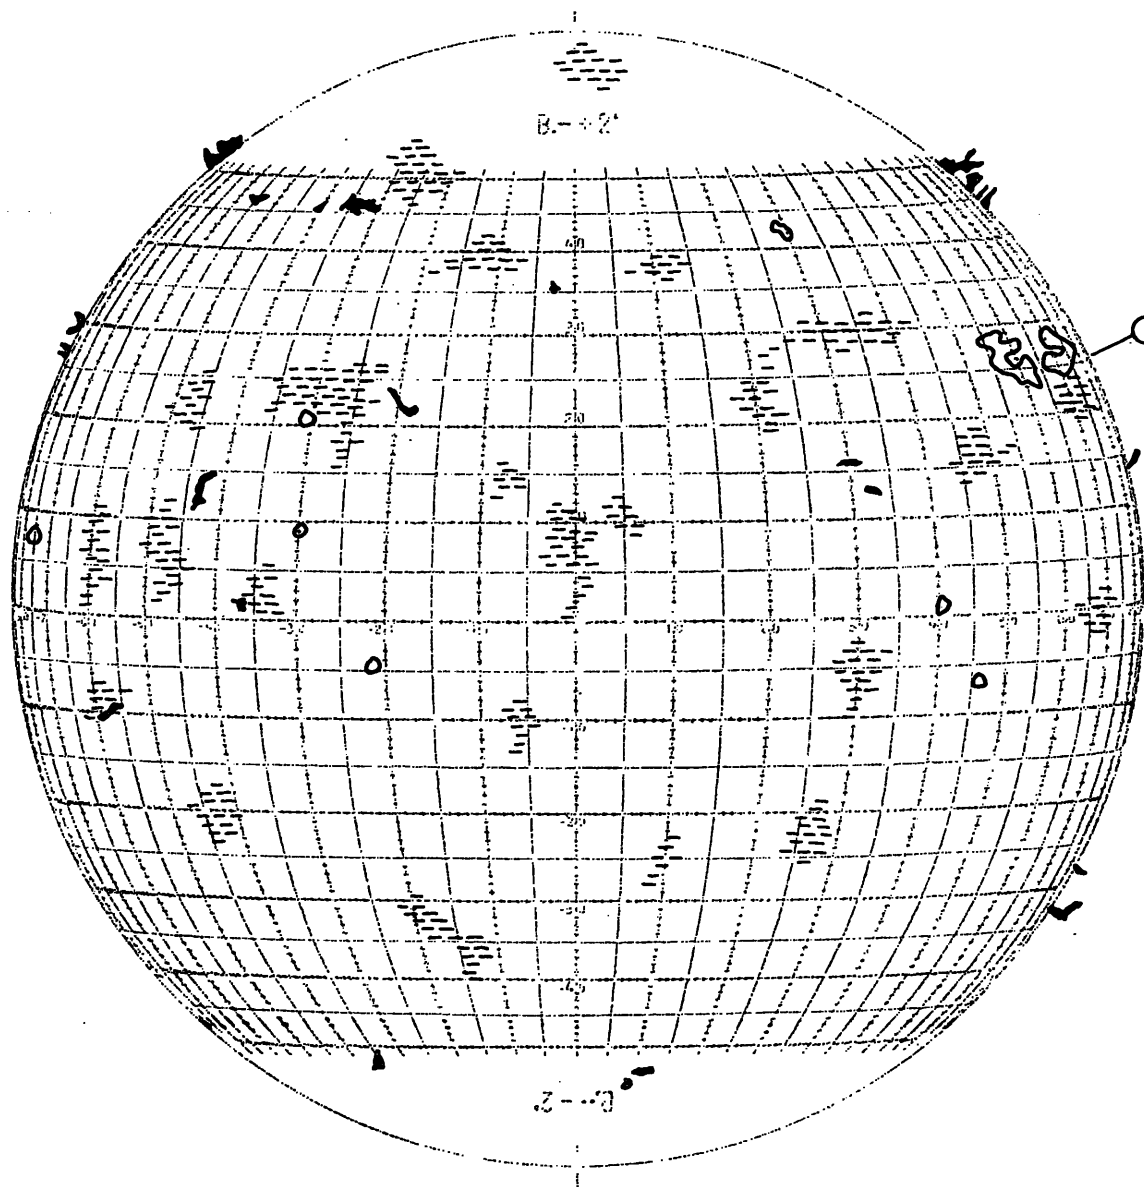

# FRAUNHOFER INSTITUT

Map of the Sun

1964 June 24 R=0

Plages 9<sup>59</sup> Freibg.  
Filam. 14<sup>33</sup> Sacr. Peak  
Promin. 14<sup>33</sup> Sacr. Peak  
Corona 16 Climax

*Handwritten signature or initials.*