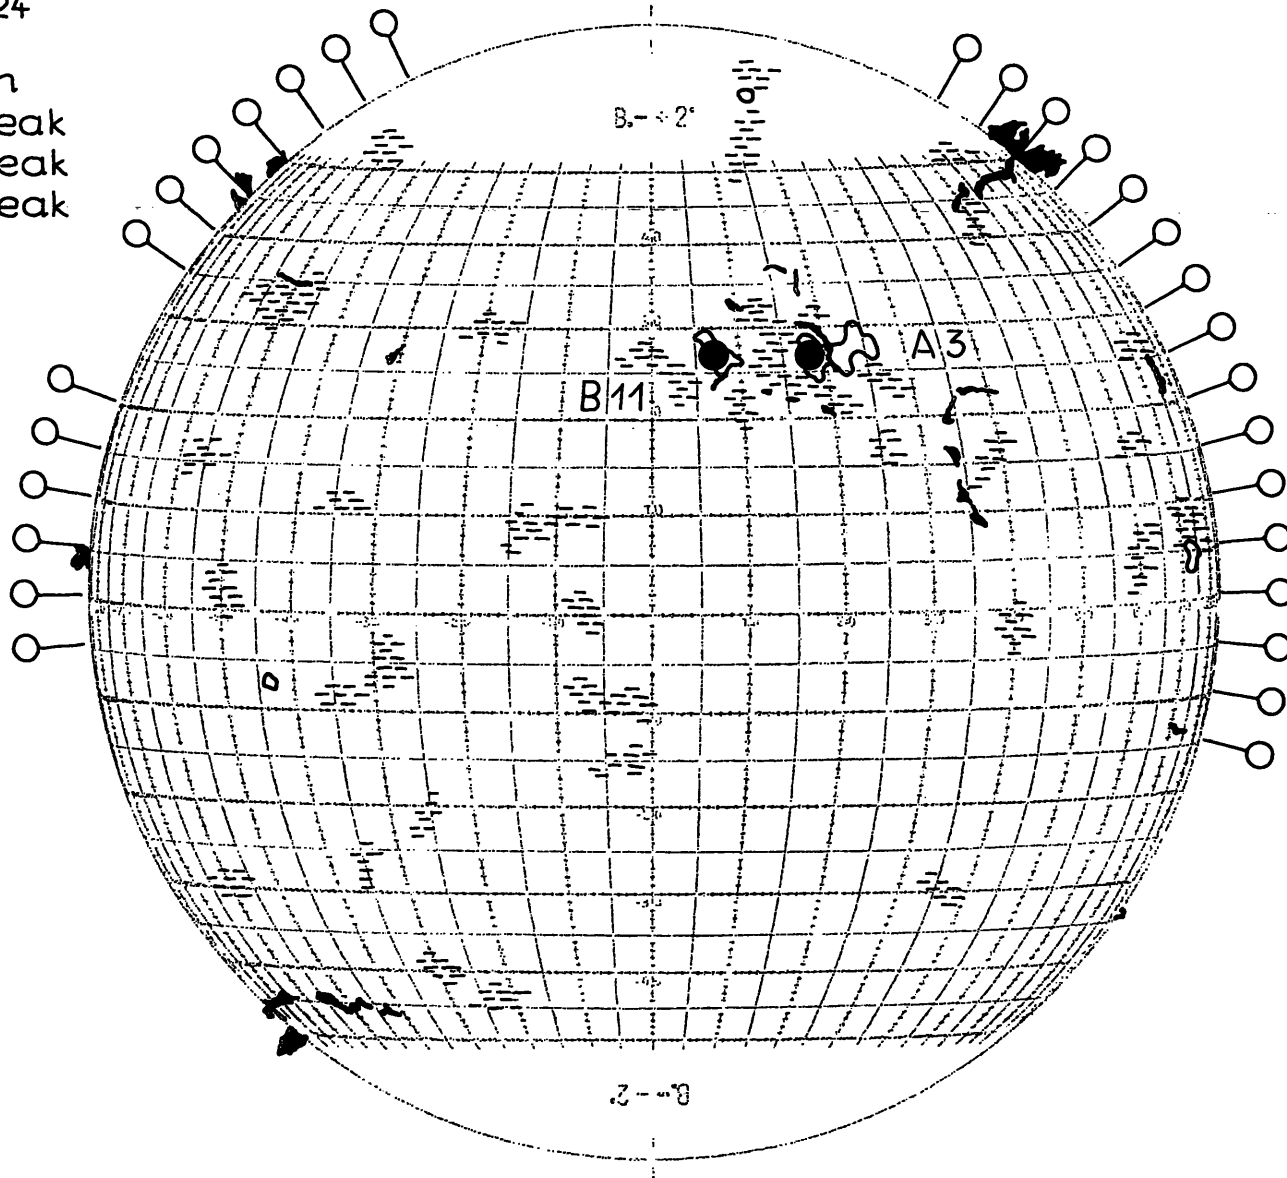

FRAUNHOFER INSTITUT

Map of the Sun

1964 June 20 R=24

Plages 8⁵⁹ W'stein
 Filam. 14⁵³ Sacr. Peak
 Promin. 14⁵³ Sacr. Peak
 Corona 17 Sacr. Peak

26N	6W	8 ⁴² - 9 ¹²	1	W
5N	71W	8 ⁴² - 9 ³⁷	1	W
28N	15W	8 ⁵⁶ - 9 ⁰⁶	1-	W