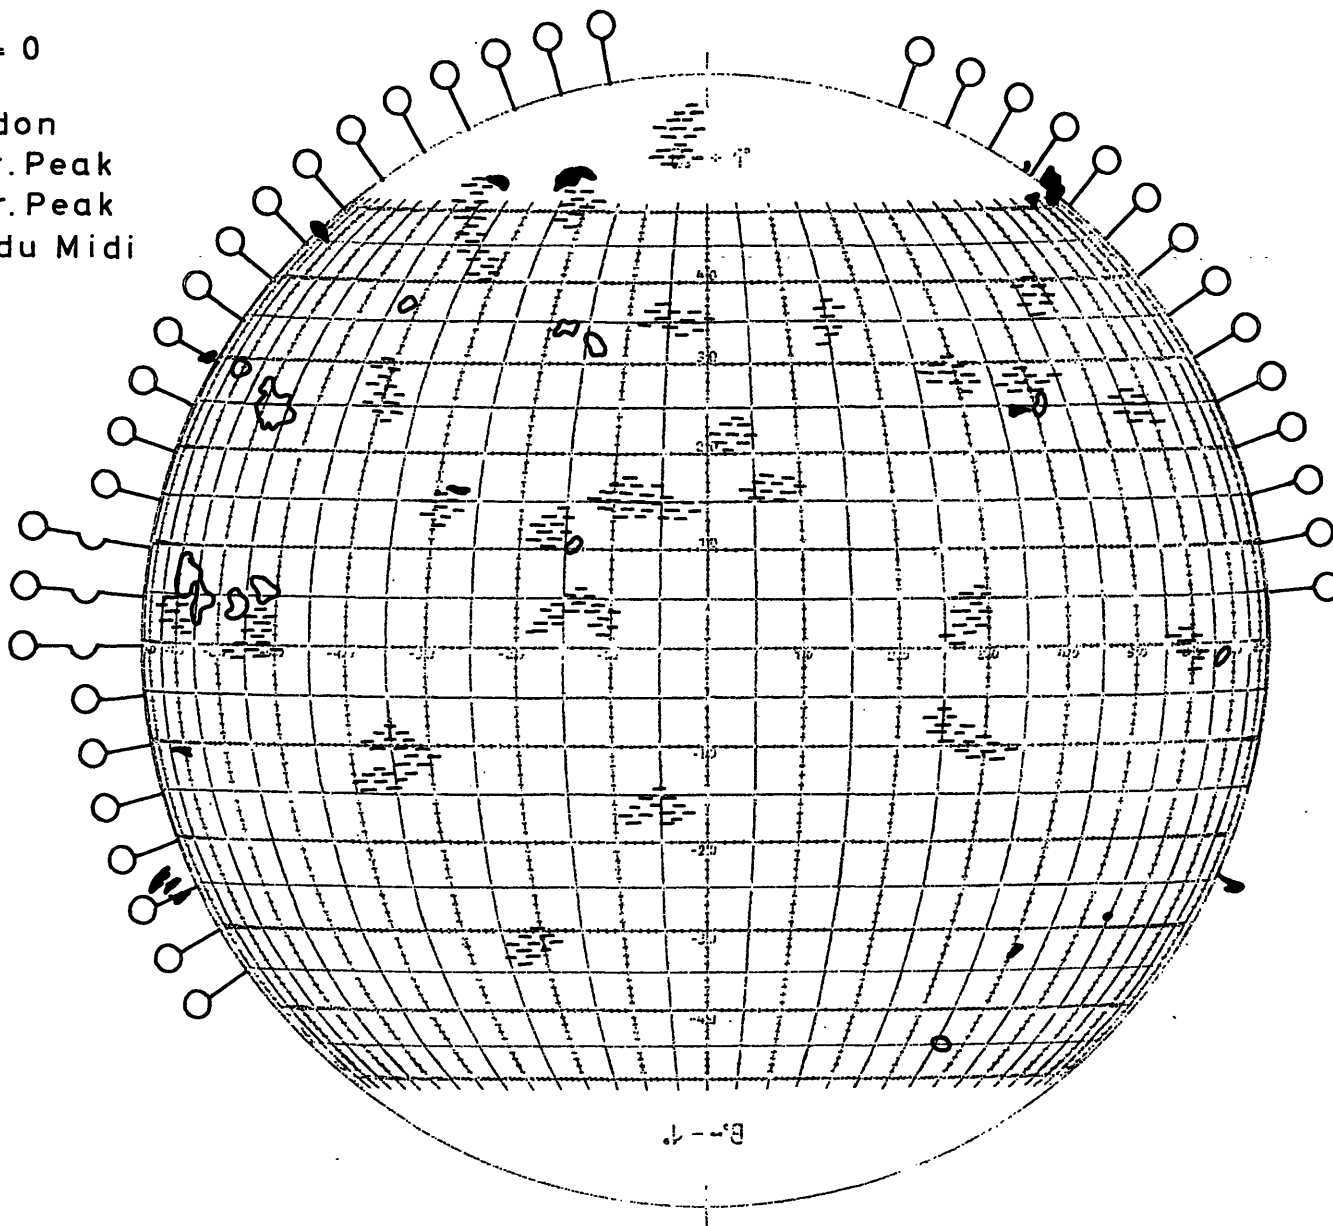

FRAUNHOFER INSTITUT

Map of the Sun

24 N 56 E $\frac{7^{08}}{10^{35}} - \frac{22^{25}}{19^{50}}$ 5x1- OPW
28 N 33 W

1964 June 10 R= 0

Plages 6⁴⁸ Meudon
Filam. 14²³ Sacr. Peak
Promin. 14²³ Sacr. Peak
Corona 6 Pic du Midi