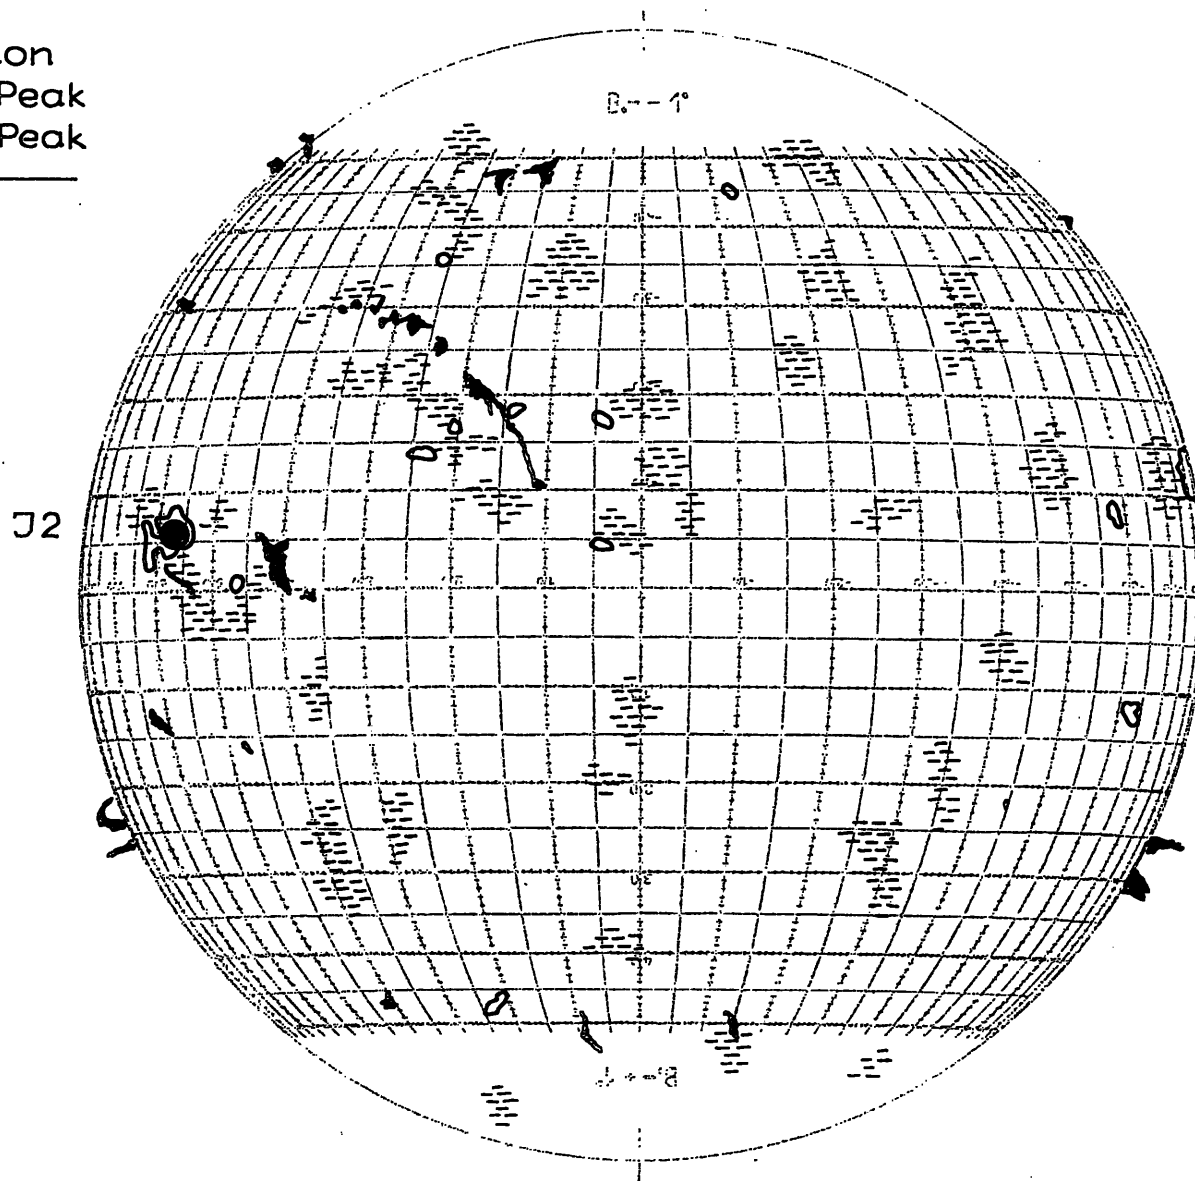

FRAUNHOFER INSTITUT

Map of the Sun

1964 May 28 R=8

Plages 6¹⁸ Meudon
Filam. 14³³ Sacr. Peak
Promin. 14³³ Sacr. Peak
Corona —————

Handwritten signature or initials