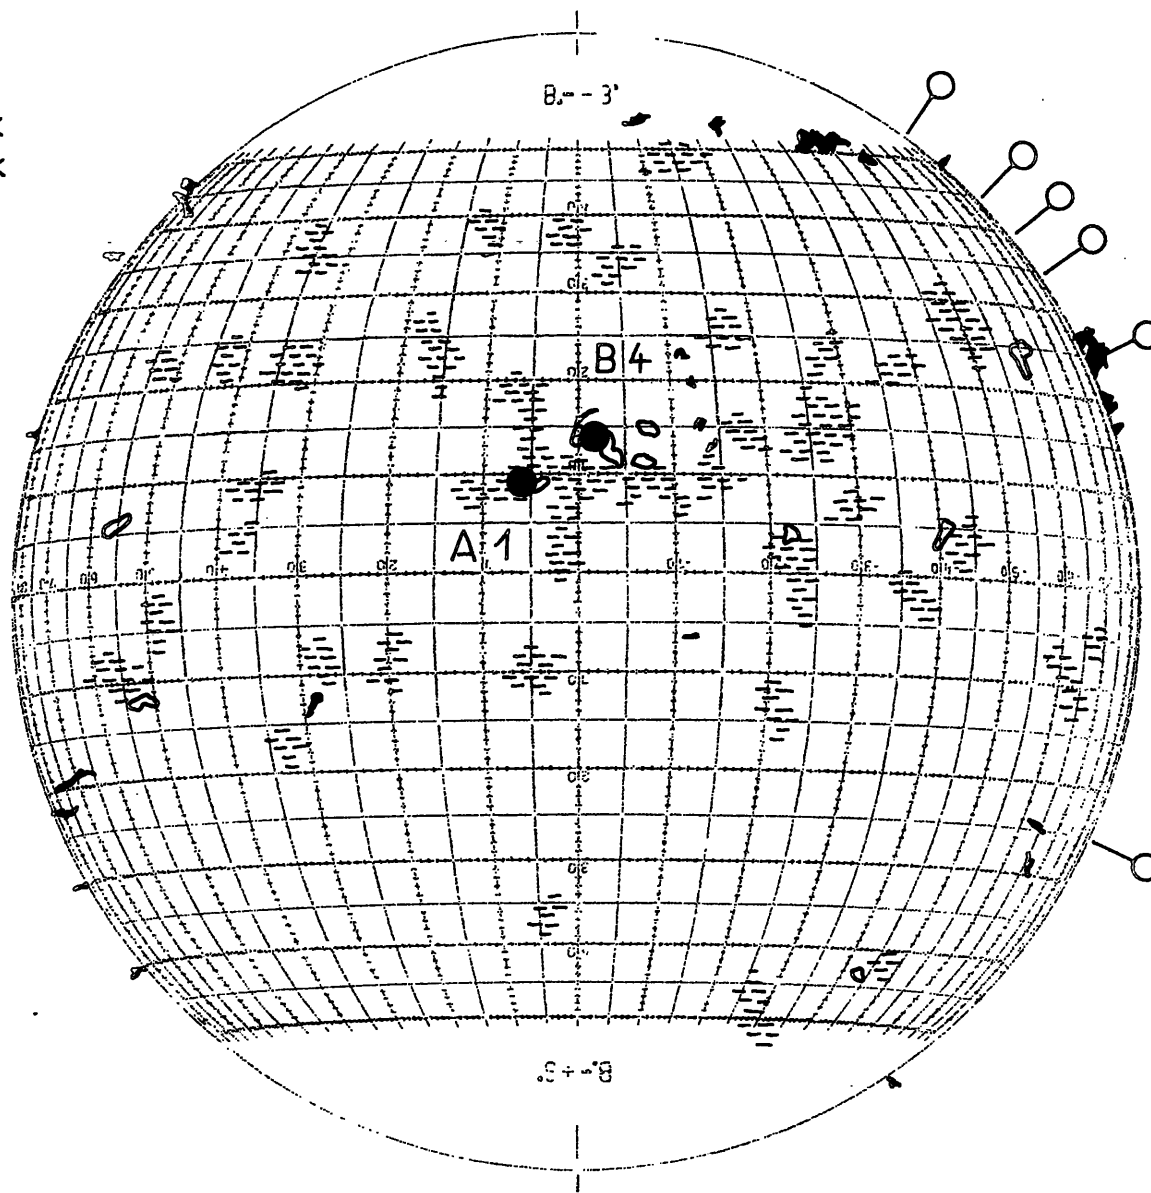

FRAUNHOFER INSTITUT

Map of the Sun

1964 May 15 R = 18

Plages 6¹⁸ Meudon
Filam. 14²⁴ Sacr. Peak
Promin. 14²⁴ Sacr. Peak
Corona 16 Climax

60
21