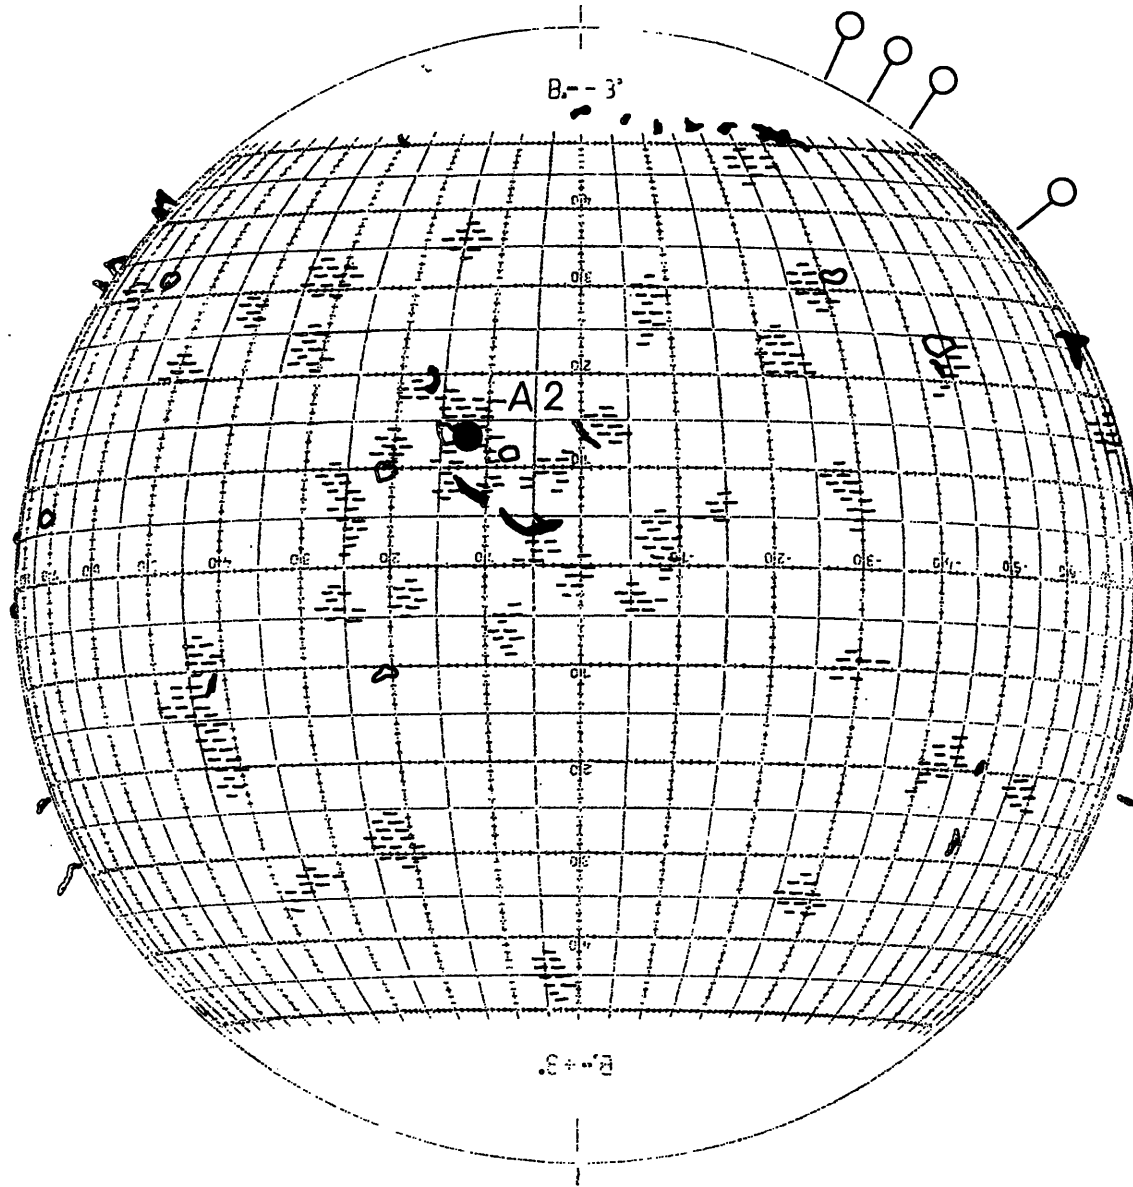

FRAUNHOFER INSTITUT

Map of the Sun

1964 May 14 R=8

Plages 13¹⁸ Meudon
Filam. 14³⁴ Sacr. Peak
Promin. 14³⁴ Sacr. Peak
Corona 18 Climax

Handwritten signature or initials.