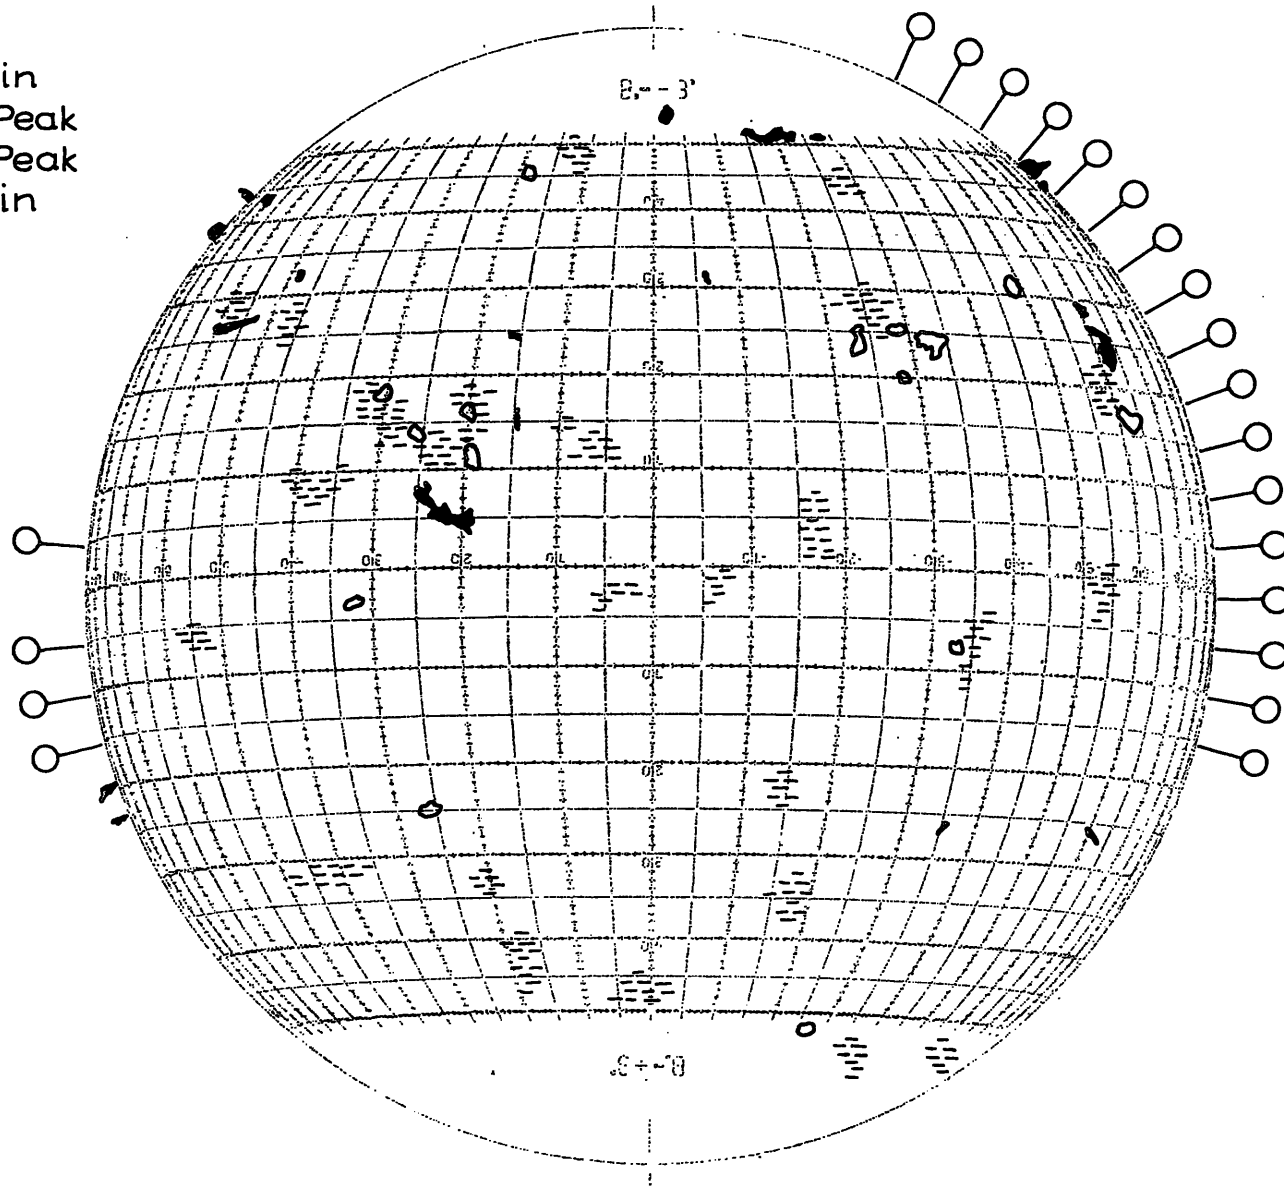

# FRAUNHOFER INSTITUT

Map of the Sun

1964 May 13 R=0

Plages	6 <sup>23</sup>	W'stein
Filam.	14 <sup>36</sup>	Sacr. Peak
Promin.	14 <sup>36</sup>	Sacr. Peak
Corona	7	W'stein

82