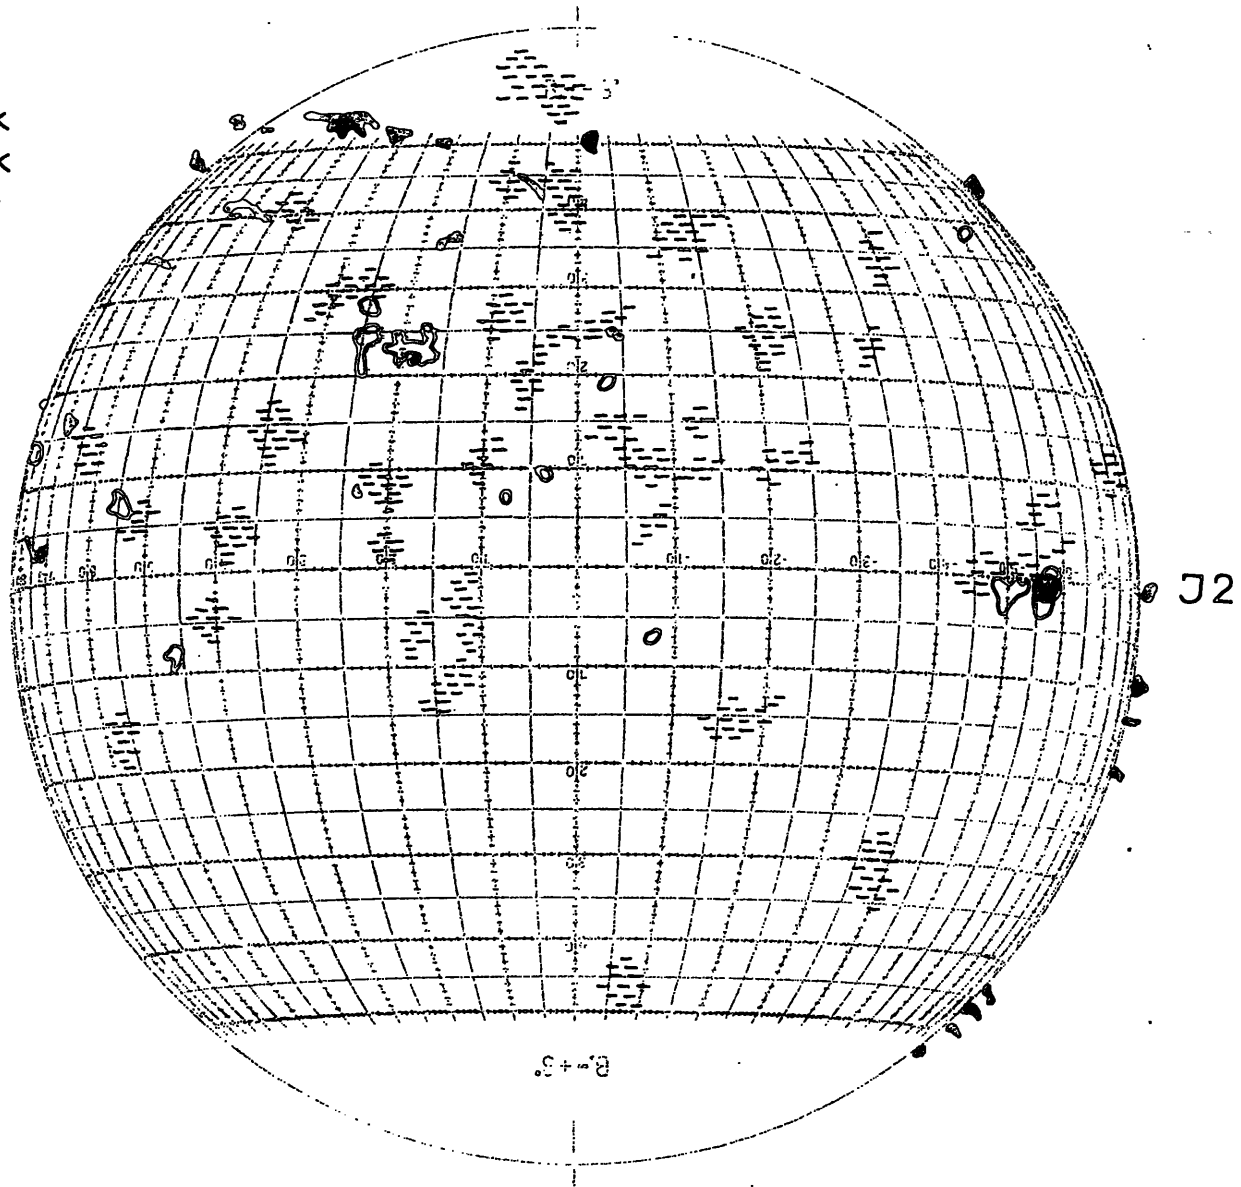

FRAUNHOFER INSTITUT

Map of the Sun

1964 May 9 R = 8

Plages 6³⁰ Meudon
Filam. 14⁰⁷ Sac. Peak
Promin. 14⁰⁷ Sac. Peak
Corona _____

Handwritten signature or initials