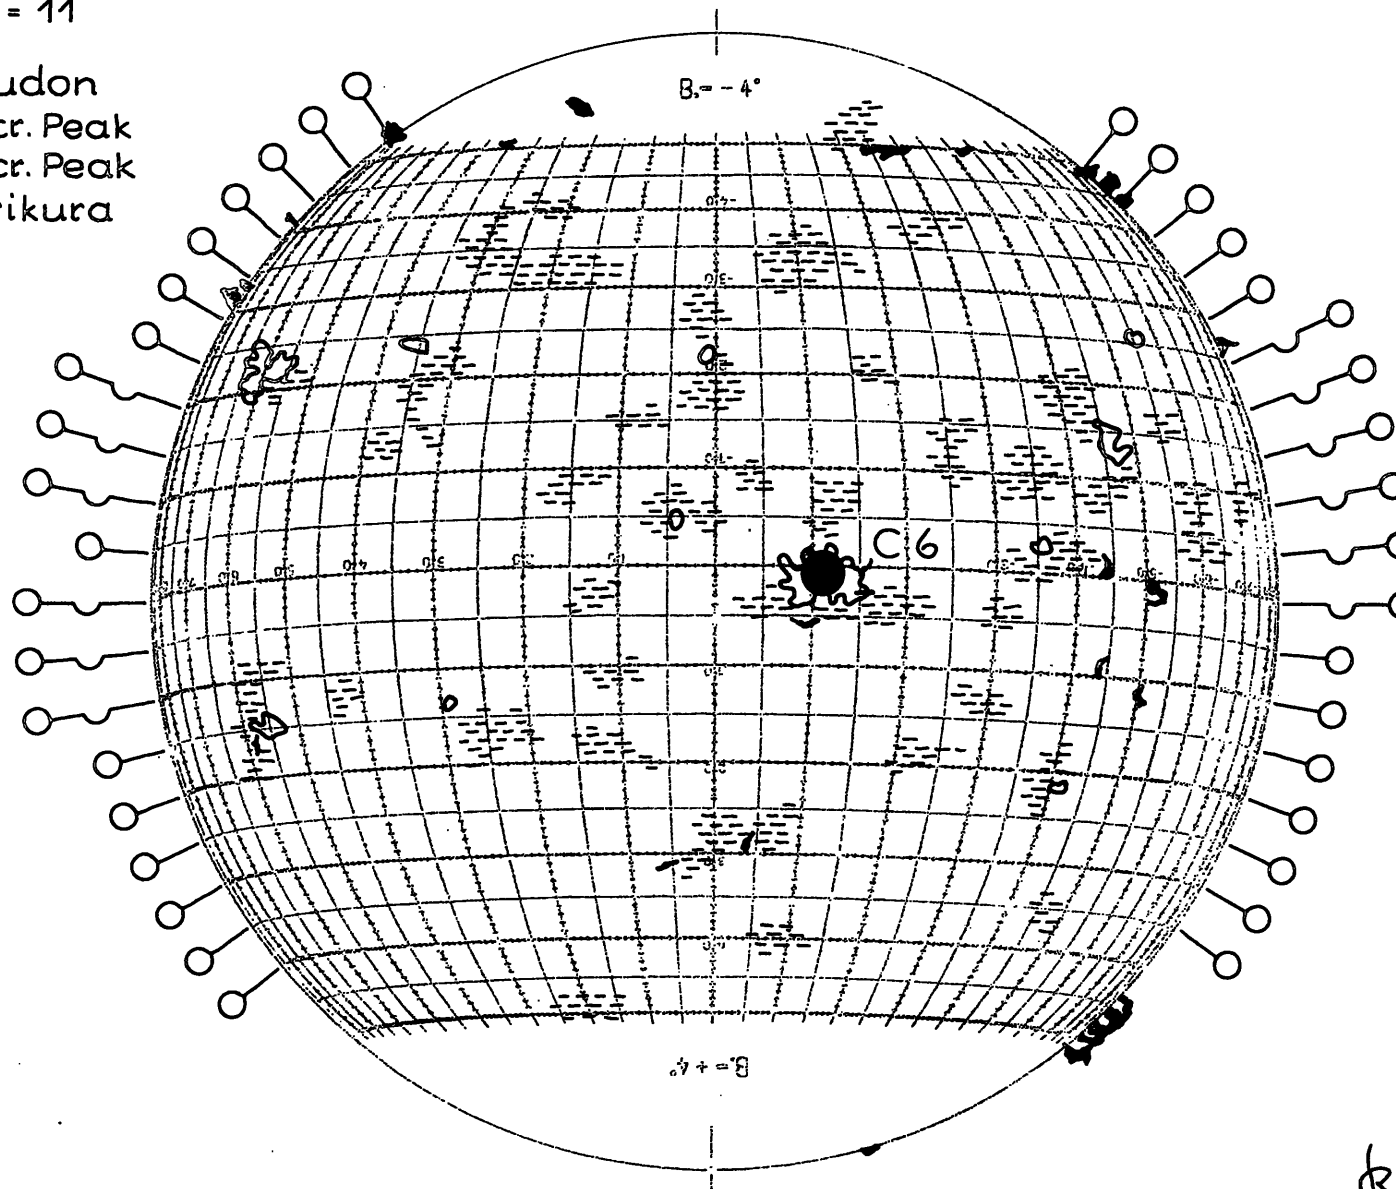

FRAUNHOFER INSTITUT

Map of the Sun

25 15W 12⁴² - 14³³ 2x1- OP

1964 May 6 R= 11

Plages	6 ⁴⁸	Meudon
Filam.	15 ⁰¹	Sacr. Peak
Promin.	15 ⁰¹	Sacr. Peak
Corona	24	Norikura

Handwritten signature or initials