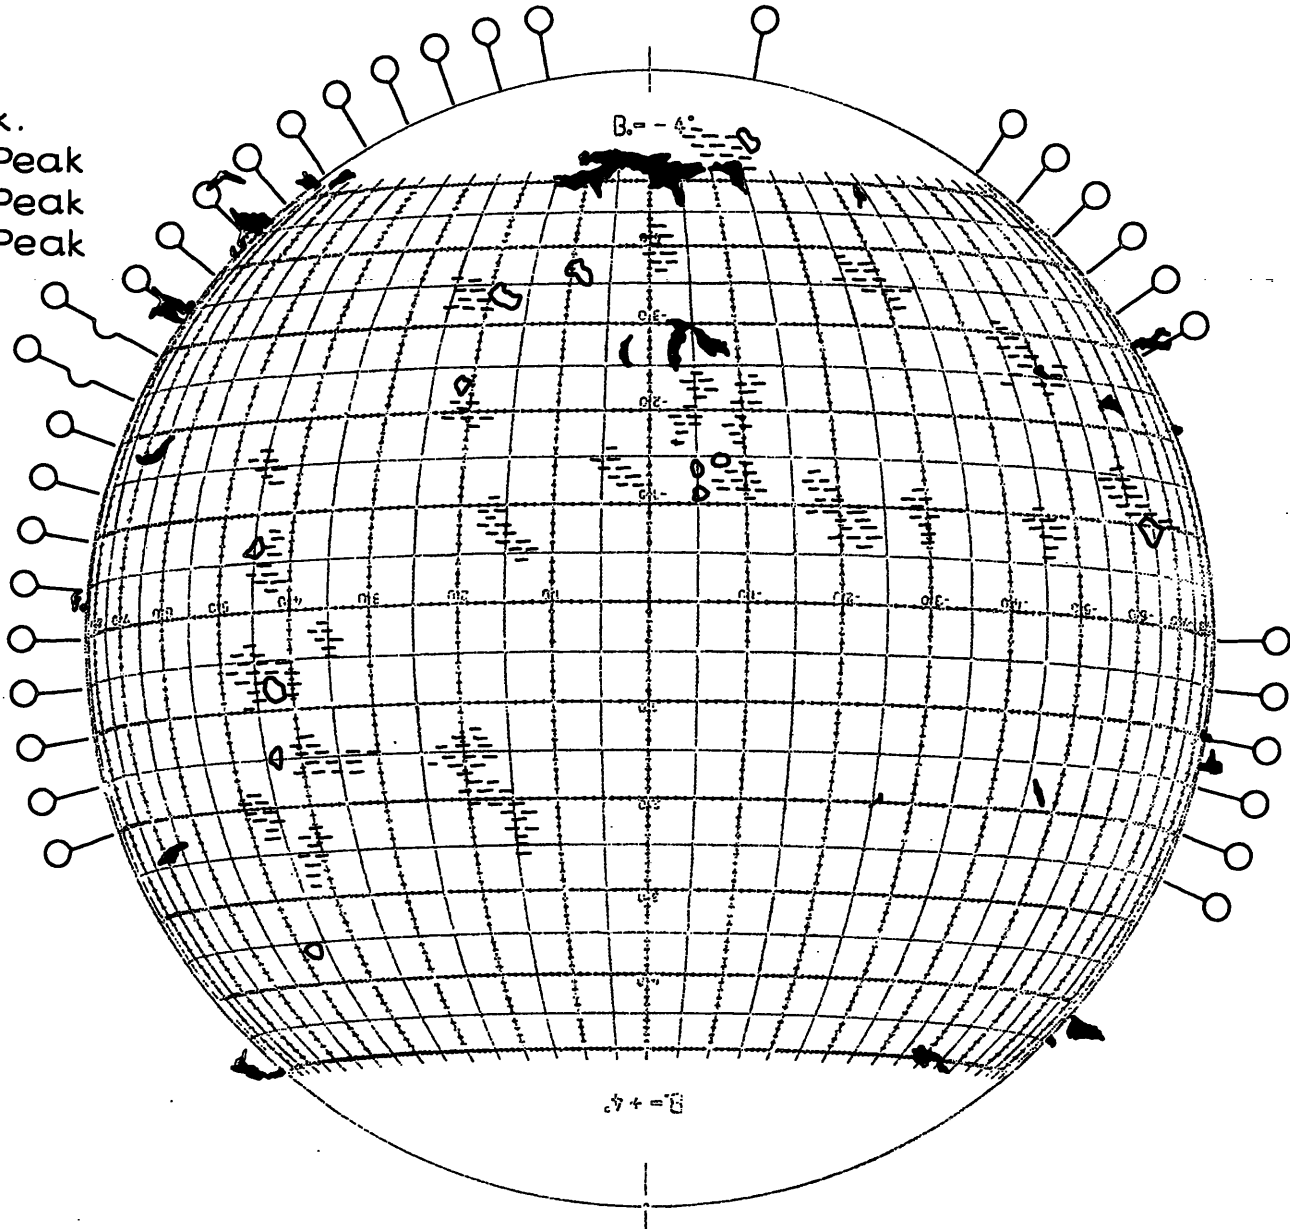

FRAUNHOFER INSTITUT

Map of the Sun

1964 May 3 R=0

Plages	7 ³⁴	Kodak.
Filam.	14 ³⁷	Sacr. Peak
Promin.	14 ³⁷	Sacr. Peak
Corona	15	Sacr. Peak

Handwritten signature or initials.