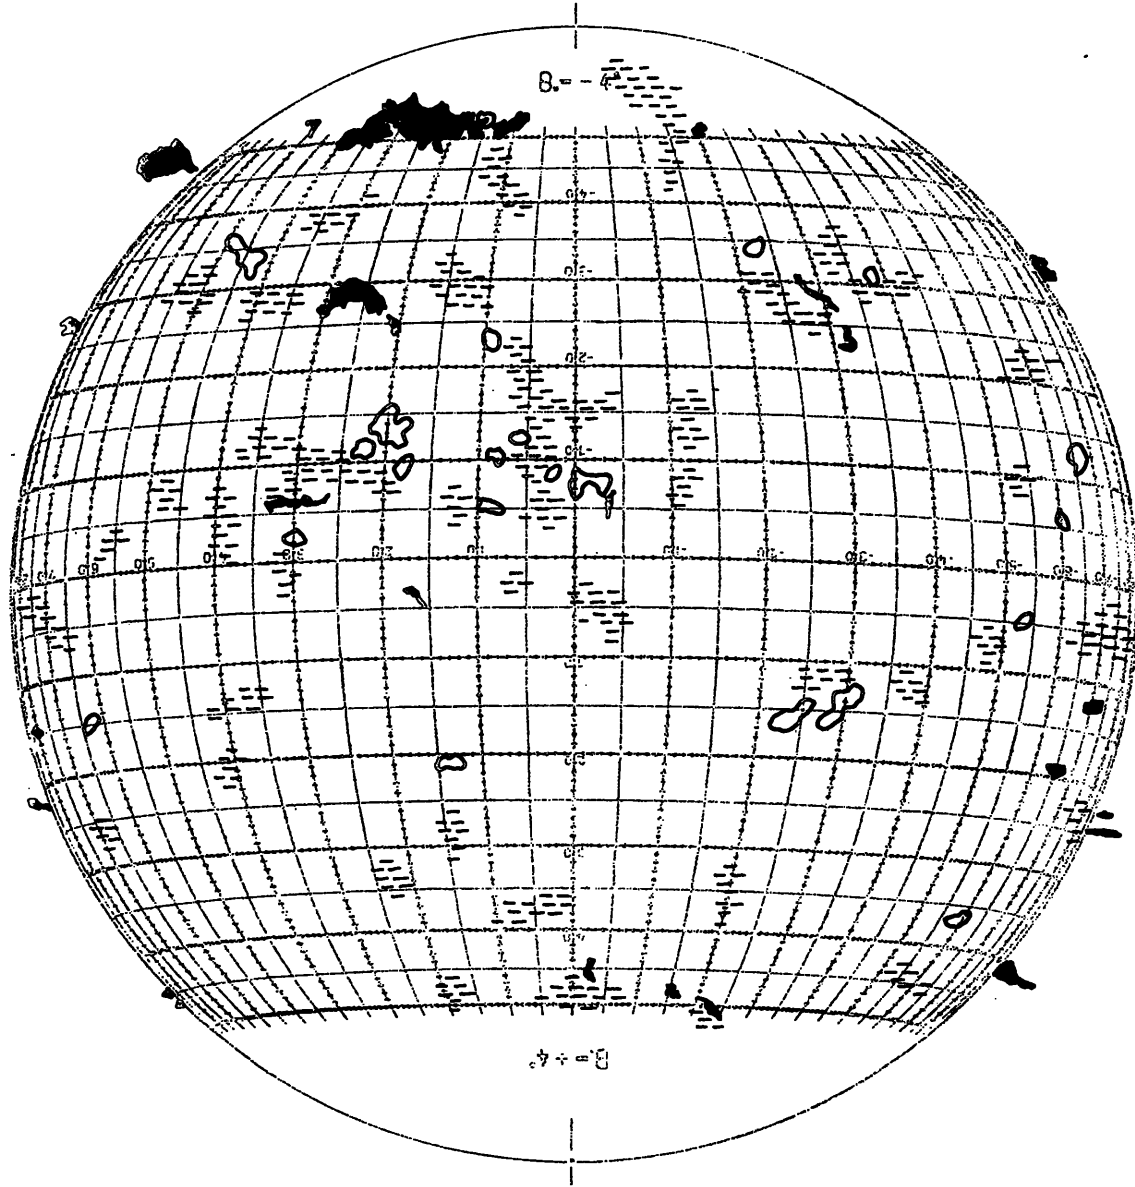

FRAUNHOFER INSTITUT

Map of the Sun

1964 May 1 R=0

Plages 8¹⁷ Meudon
Filam. 16⁴⁹ Sacr. Peak
Promin. 16⁴⁹ Sacr. Peak
Corona —————

Handwritten signature or initials

JUN 29 1964