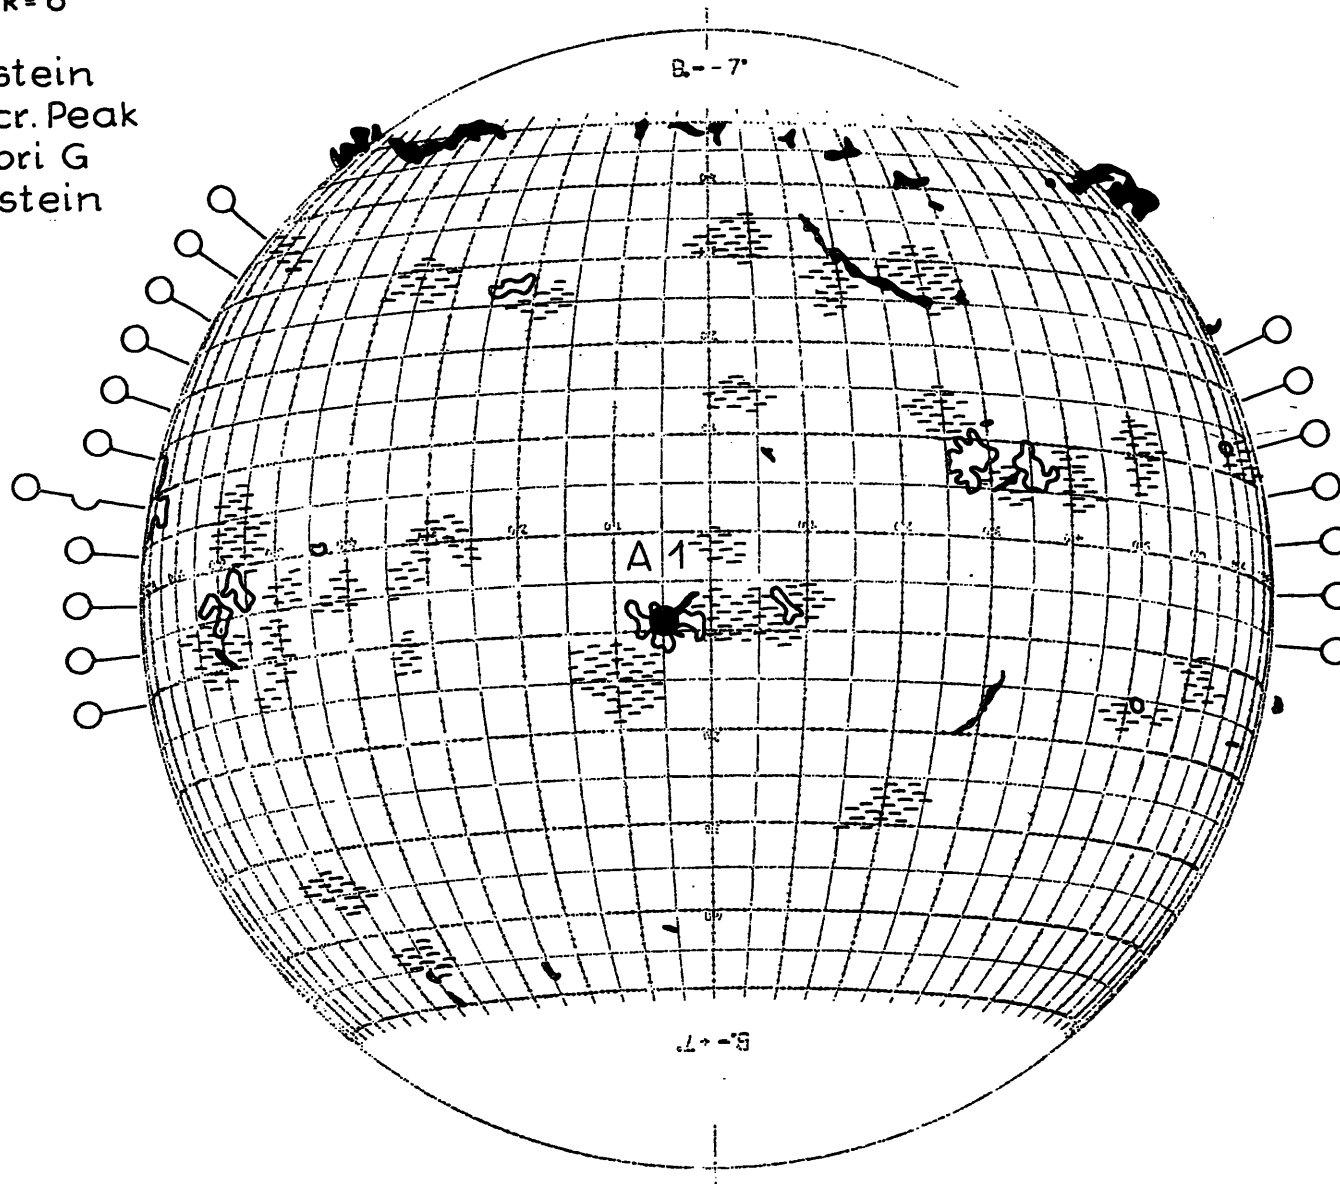

## Map of the Sun

1964 March 30 R=8

Plages	6 <sup>35</sup>	W'stein
Filam.	14 <sup>16</sup>	Sacr. Peak
Promin.	13 <sup>20</sup>	Capri G
Corona	7	W'stein

62  
5