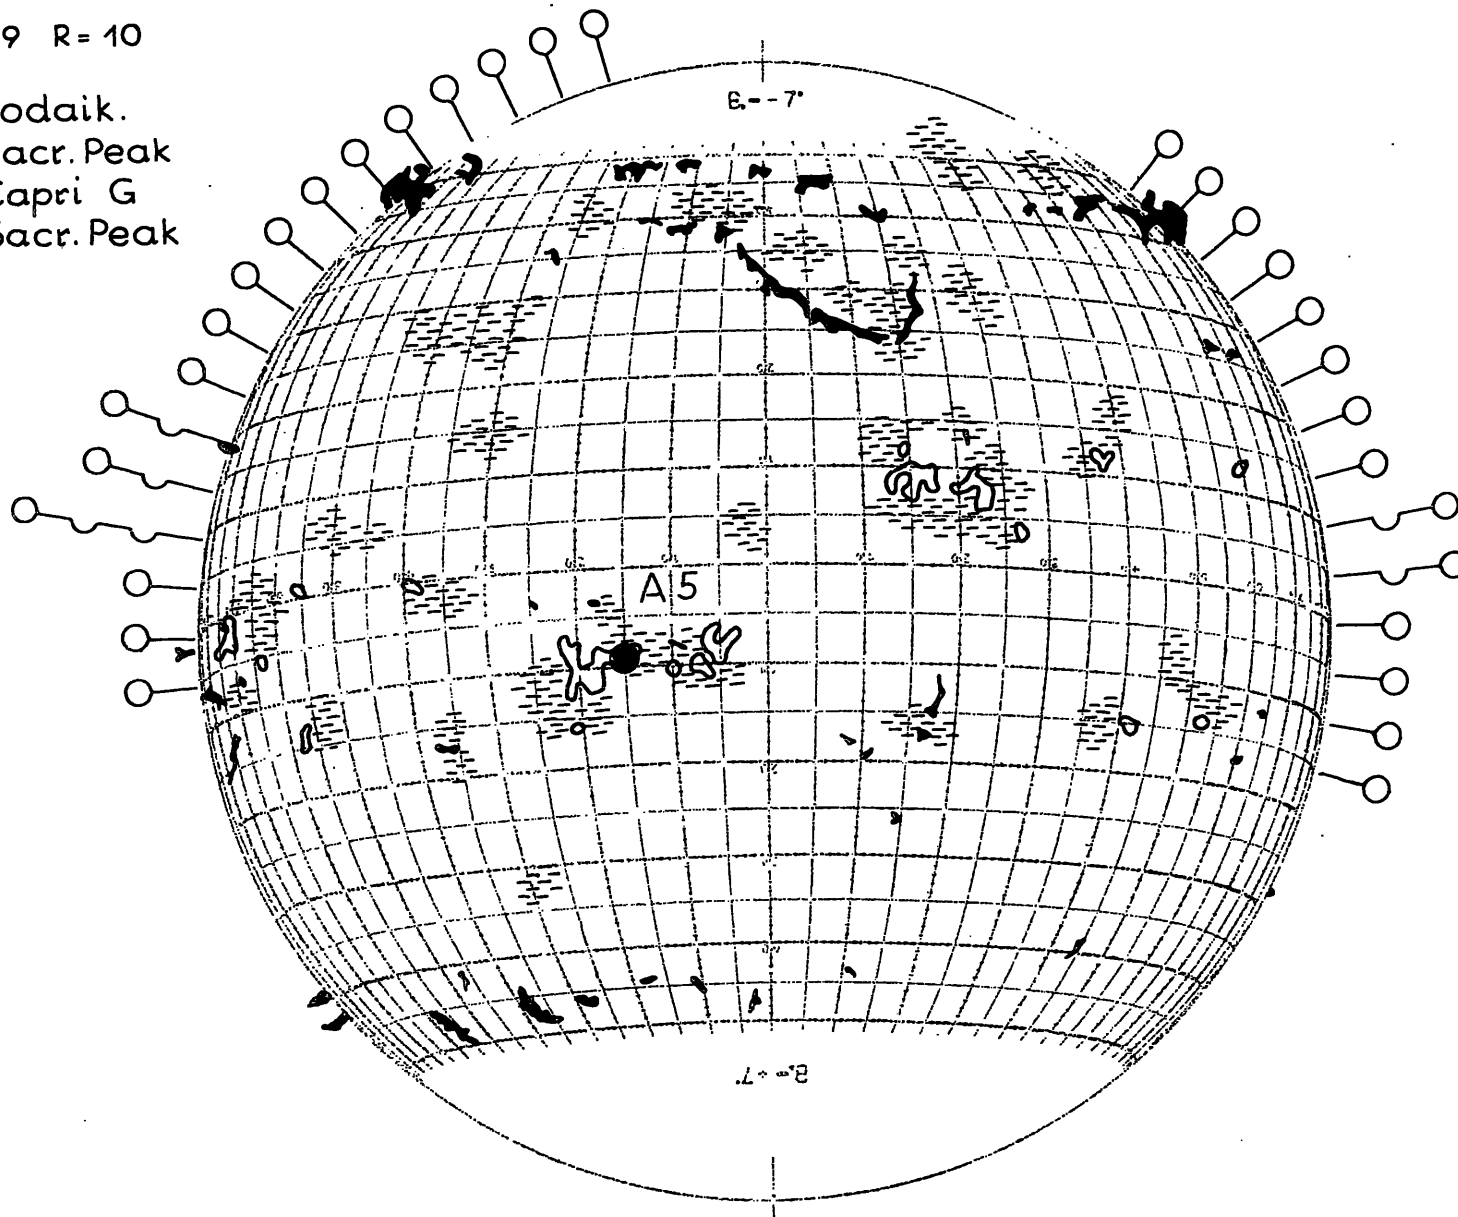

FRAUNHOFER INSTITUT

Map of the Sun

1964 March 29 R=10

Plages 8¹² Kodaik.
Filam. 13³² Sacr. Peak
Promin. 12²¹ Capri G
Corona 16 Sacr. Peak

20/5