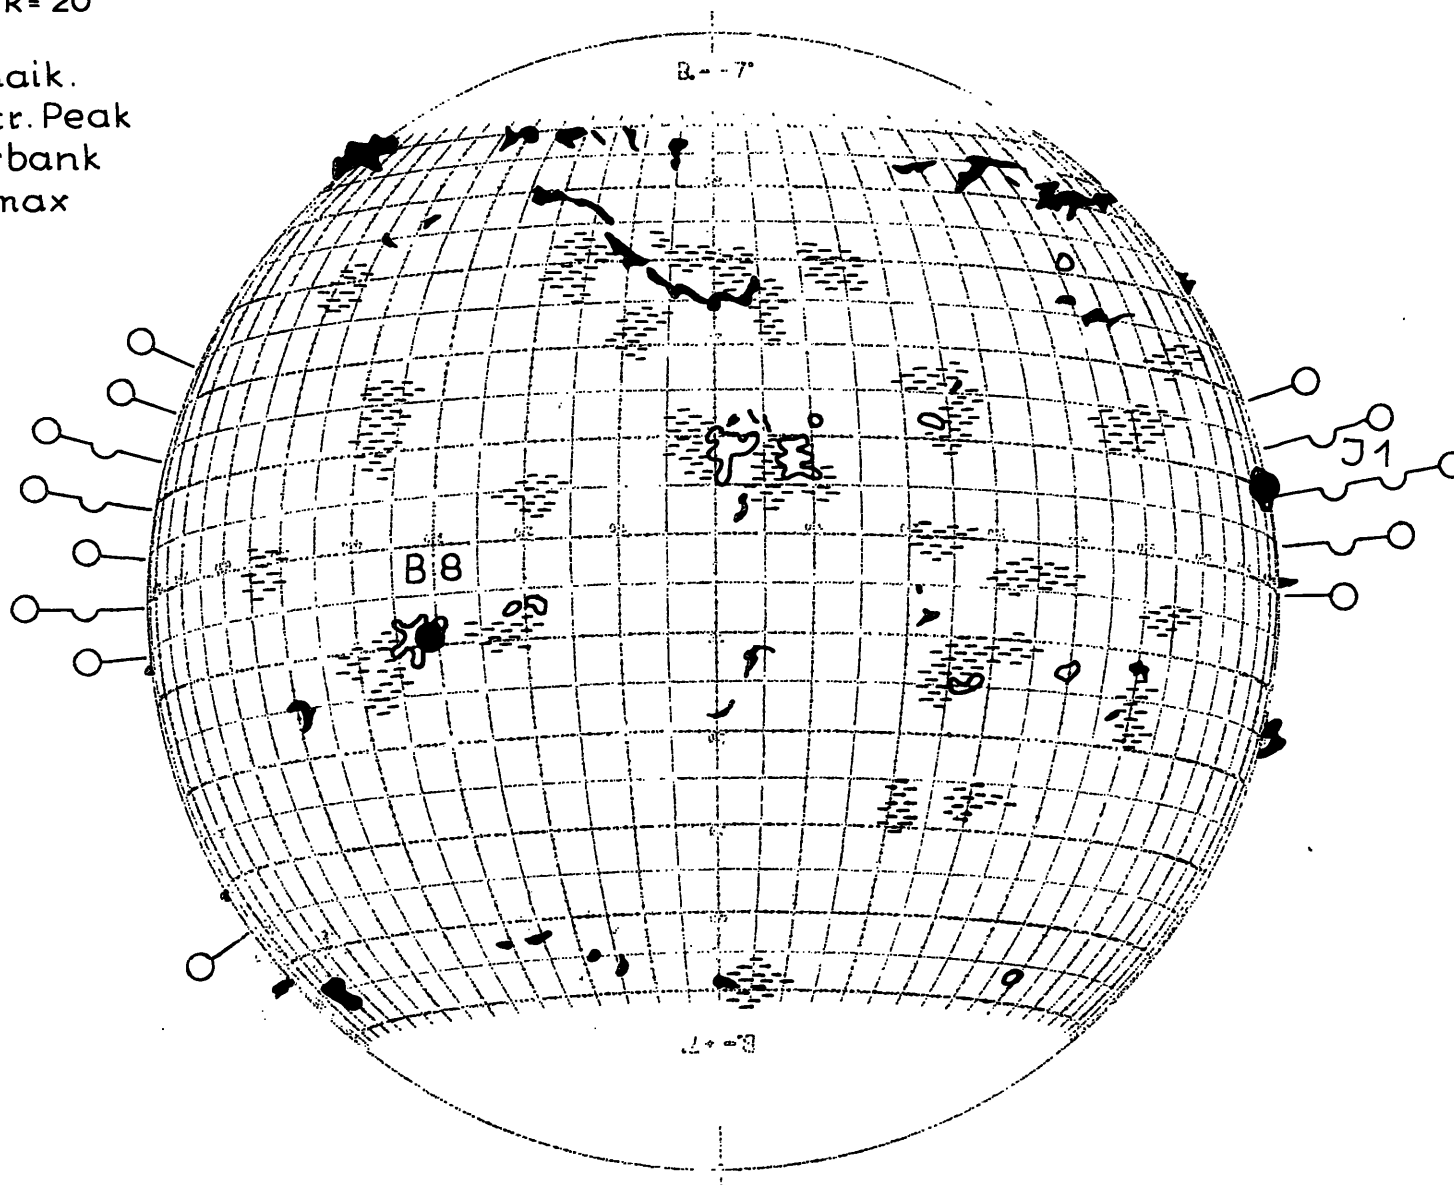

FRAUNHOFER INSTITUT

Map of the Sun

1964 March 28 R=20

Plages 2²⁹ Kodaik.
Filam. 16⁰⁷ Sacr. Peak
Promin. 16³¹ Burbank
Corona 18 Climax

14N 87W 14⁰³ - 14³⁶ 1- P

Handwritten signature or initials.