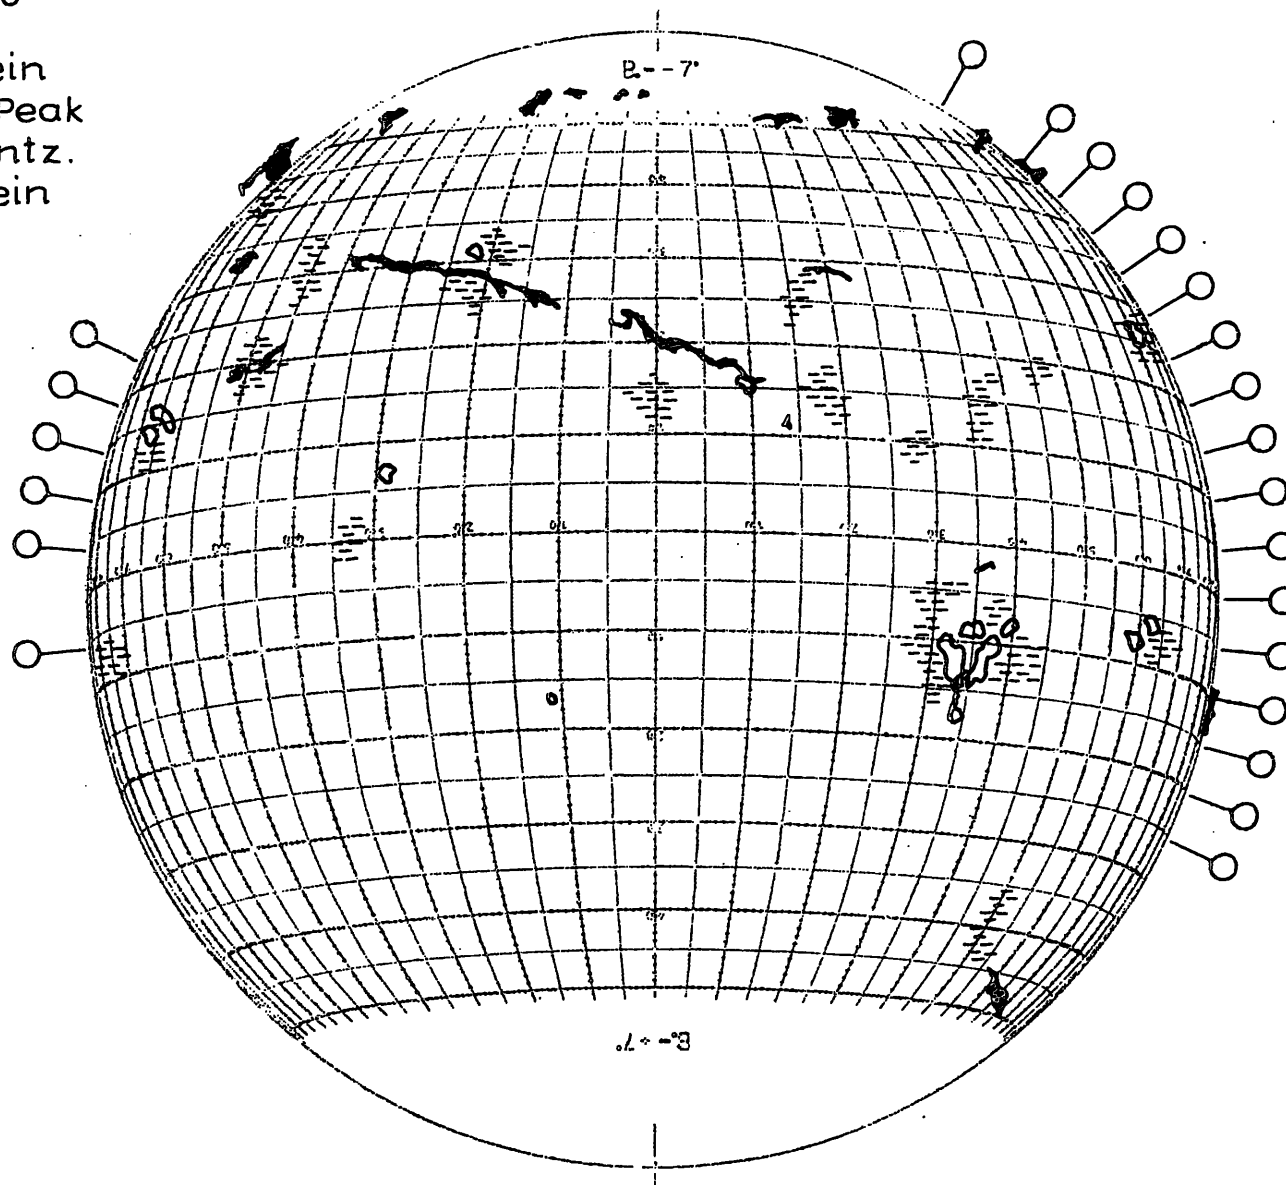

FRAUNHOFER INSTITUT

Map of the Sun

1964 March 10 R=0

Plages 7²³ W'stein
Filam. 14¹⁰ Sacr. Peak
Promin. 15⁵² Tonantz.
Corona 8 W'stein

26