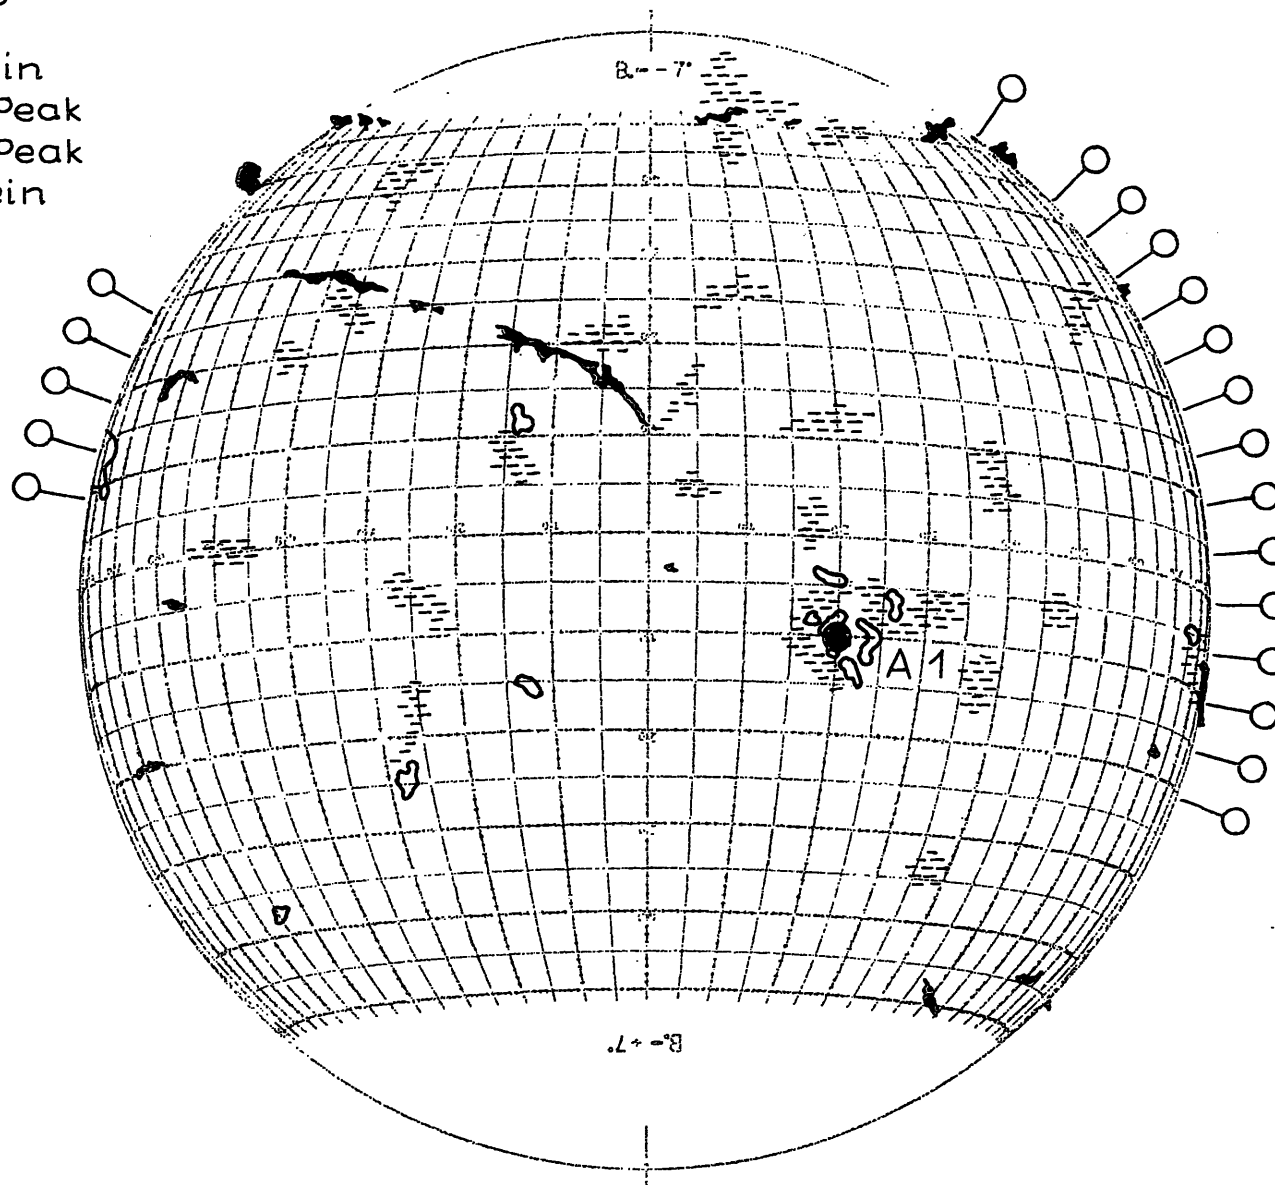

FRAUNHOFER INSTITUT

Map of the Sun

1964 March 9 R=8

Plages	7 ⁴⁰	W'stein
Filam.	14 ¹⁵	Sacr. Peak
Promin.	14 ¹⁵	Sacr. Peak
Corona	8	W'stein

Handwritten signature or initials.