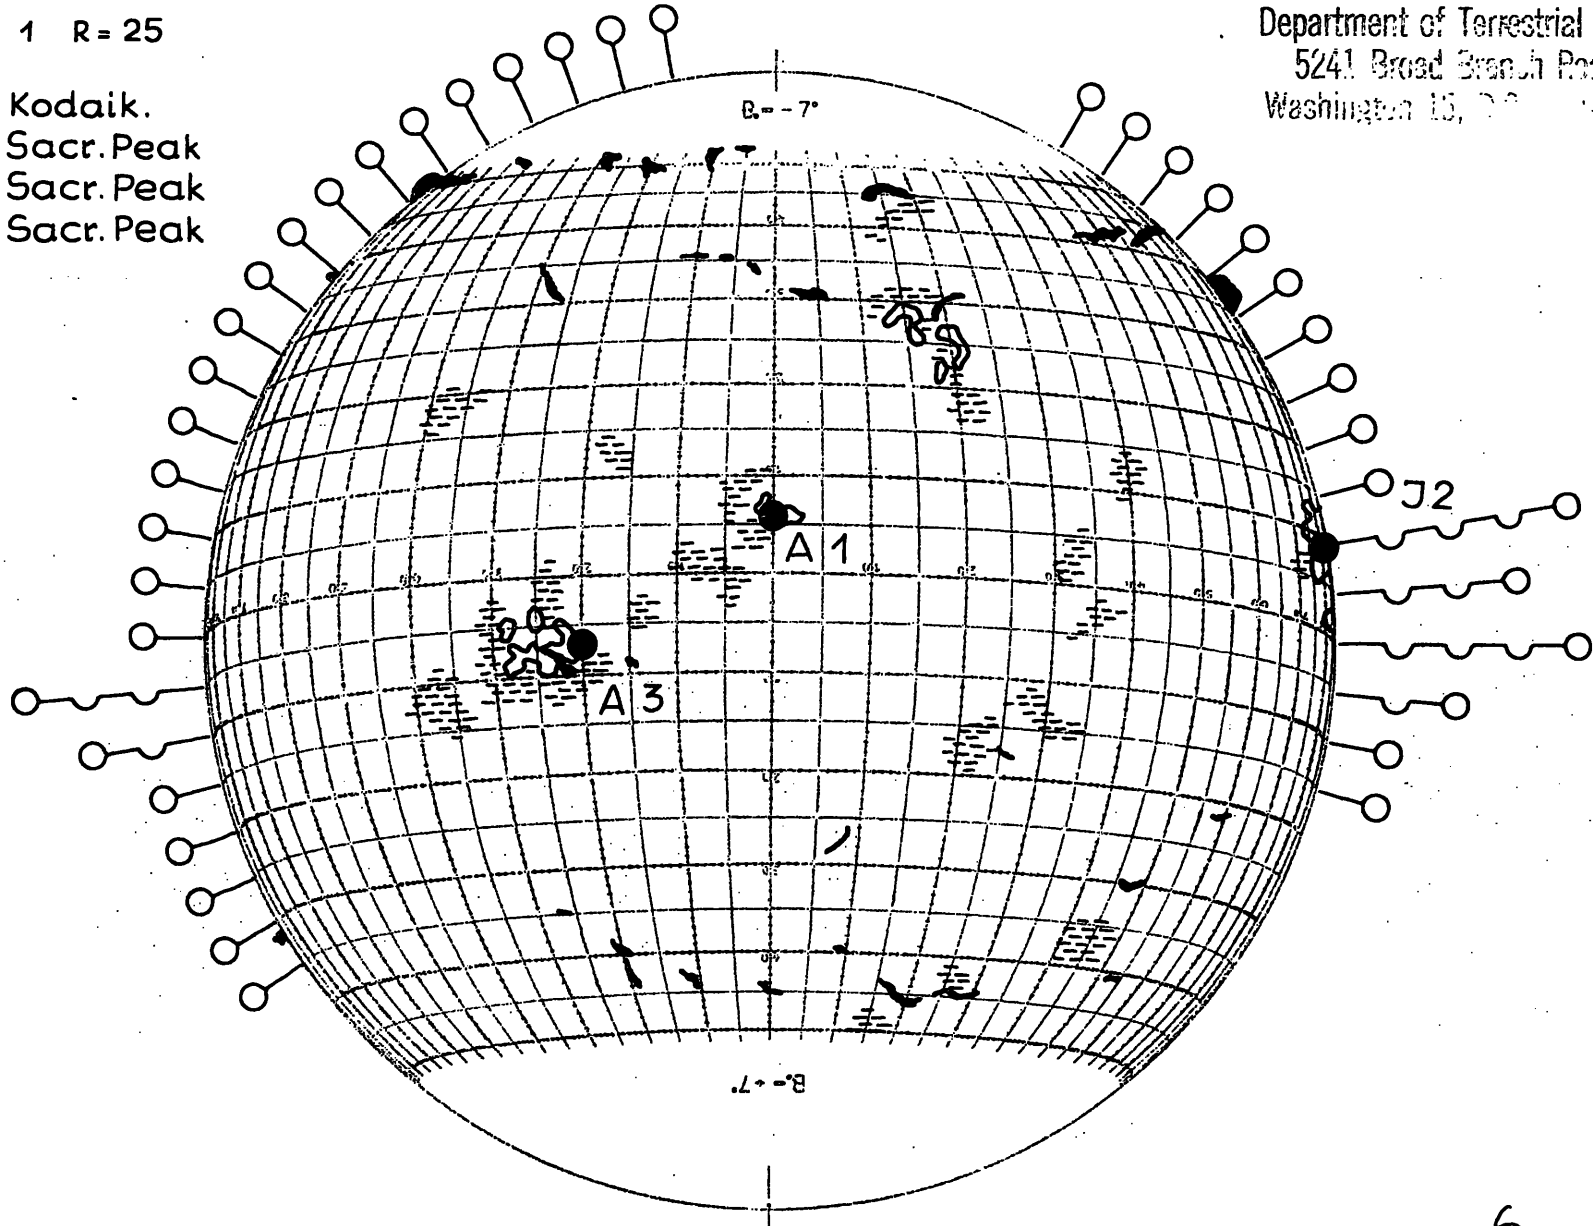

FRAUNHOFER INSTITUT

Map of the Sun

1964 March 1 R=25

Plages 2⁵² Kodaik.
Filam. 19¹³ Sacr. Peak
Promin. 19¹³ Sacr. Peak
Corona 17 Sacr. Peak

CARNEGIE INSTITUTION
Department of Terrestrial Magnetism
5241 Broad Branch Road, N.W.
Washington 16, D.C. 20037