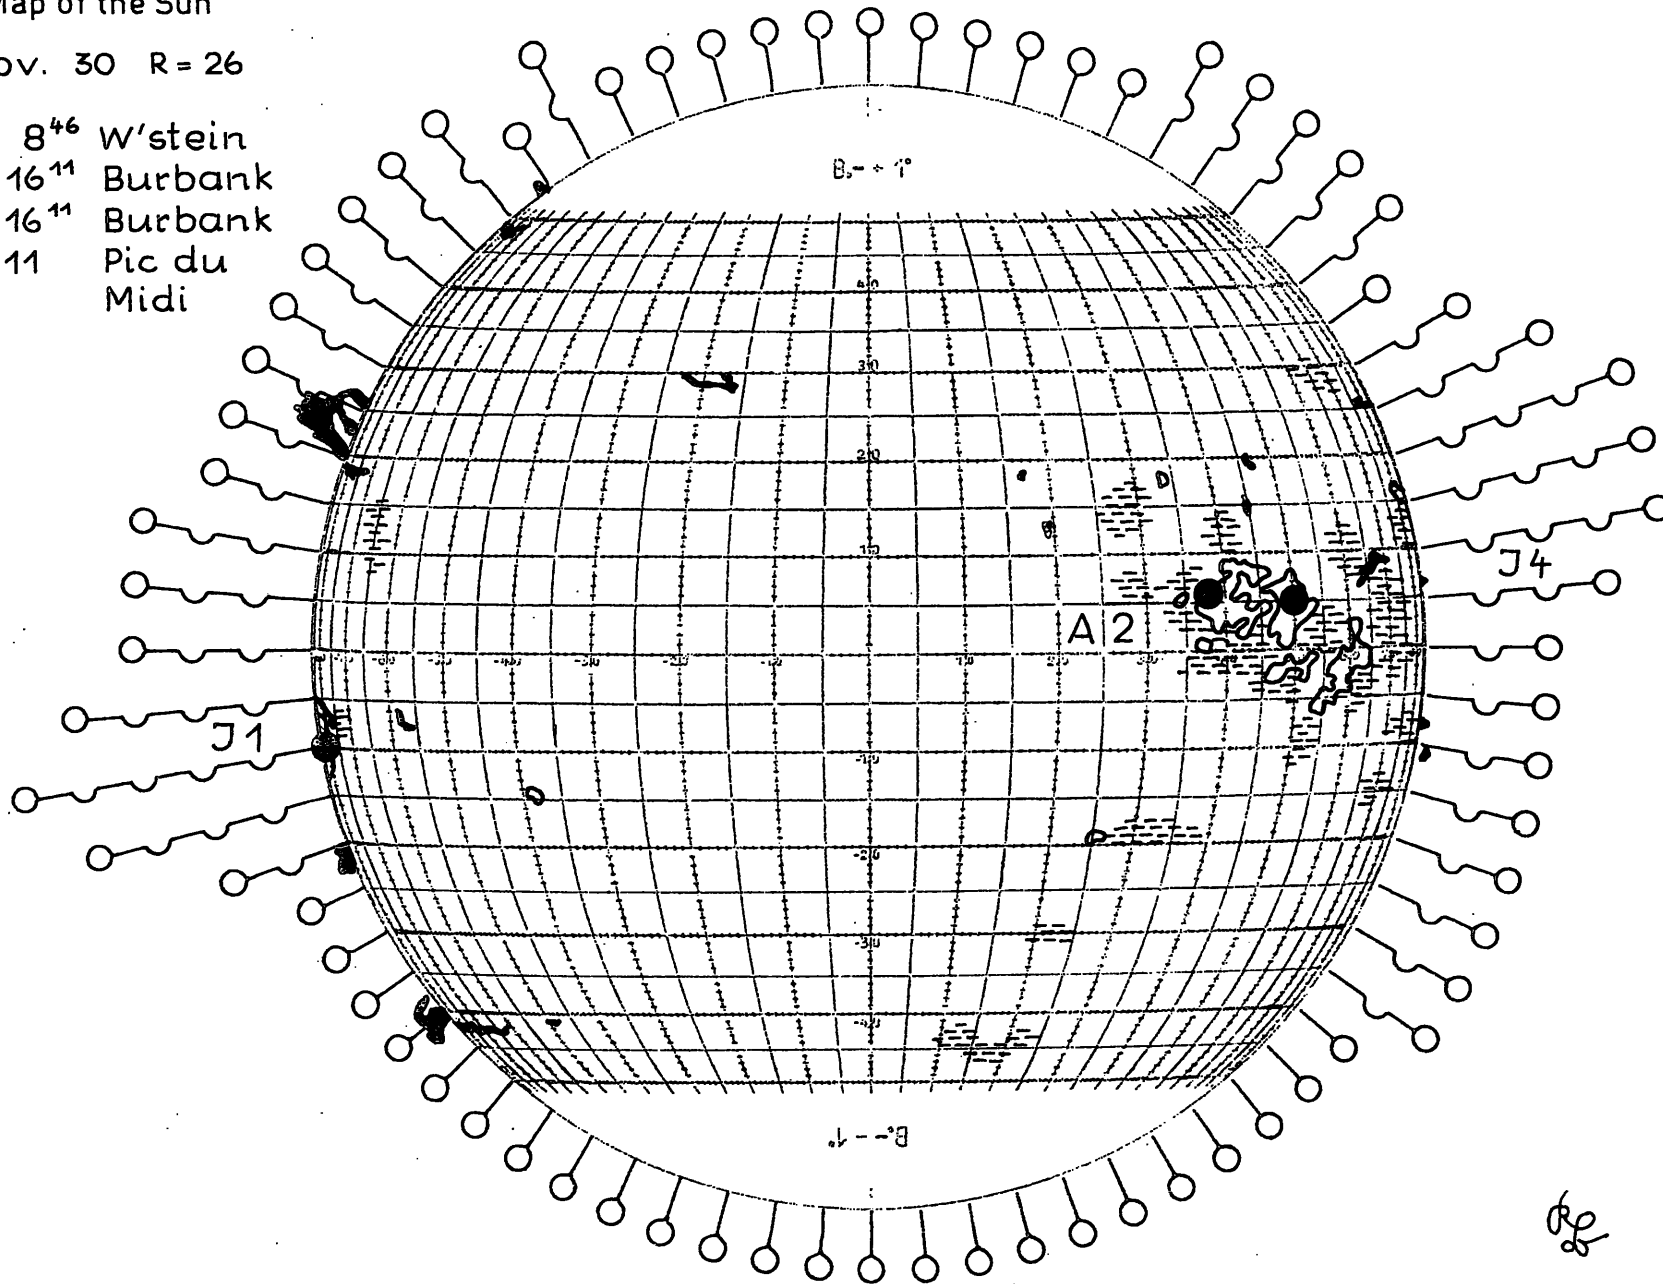

FRAUNHOFER INSTITUT

Map of the Sun

1963 Nov. 30 R = 26

Plages	8 ⁴⁶	W'stein
Filam.	16 ¹¹	Burbank
Promin.	16 ¹¹	Burbank
Corona	11	Pic du Midi

105 88 E 10⁴⁷ - 11⁰⁹ 1- Ψ

Handwritten signature or initials.

JAN 31 1964