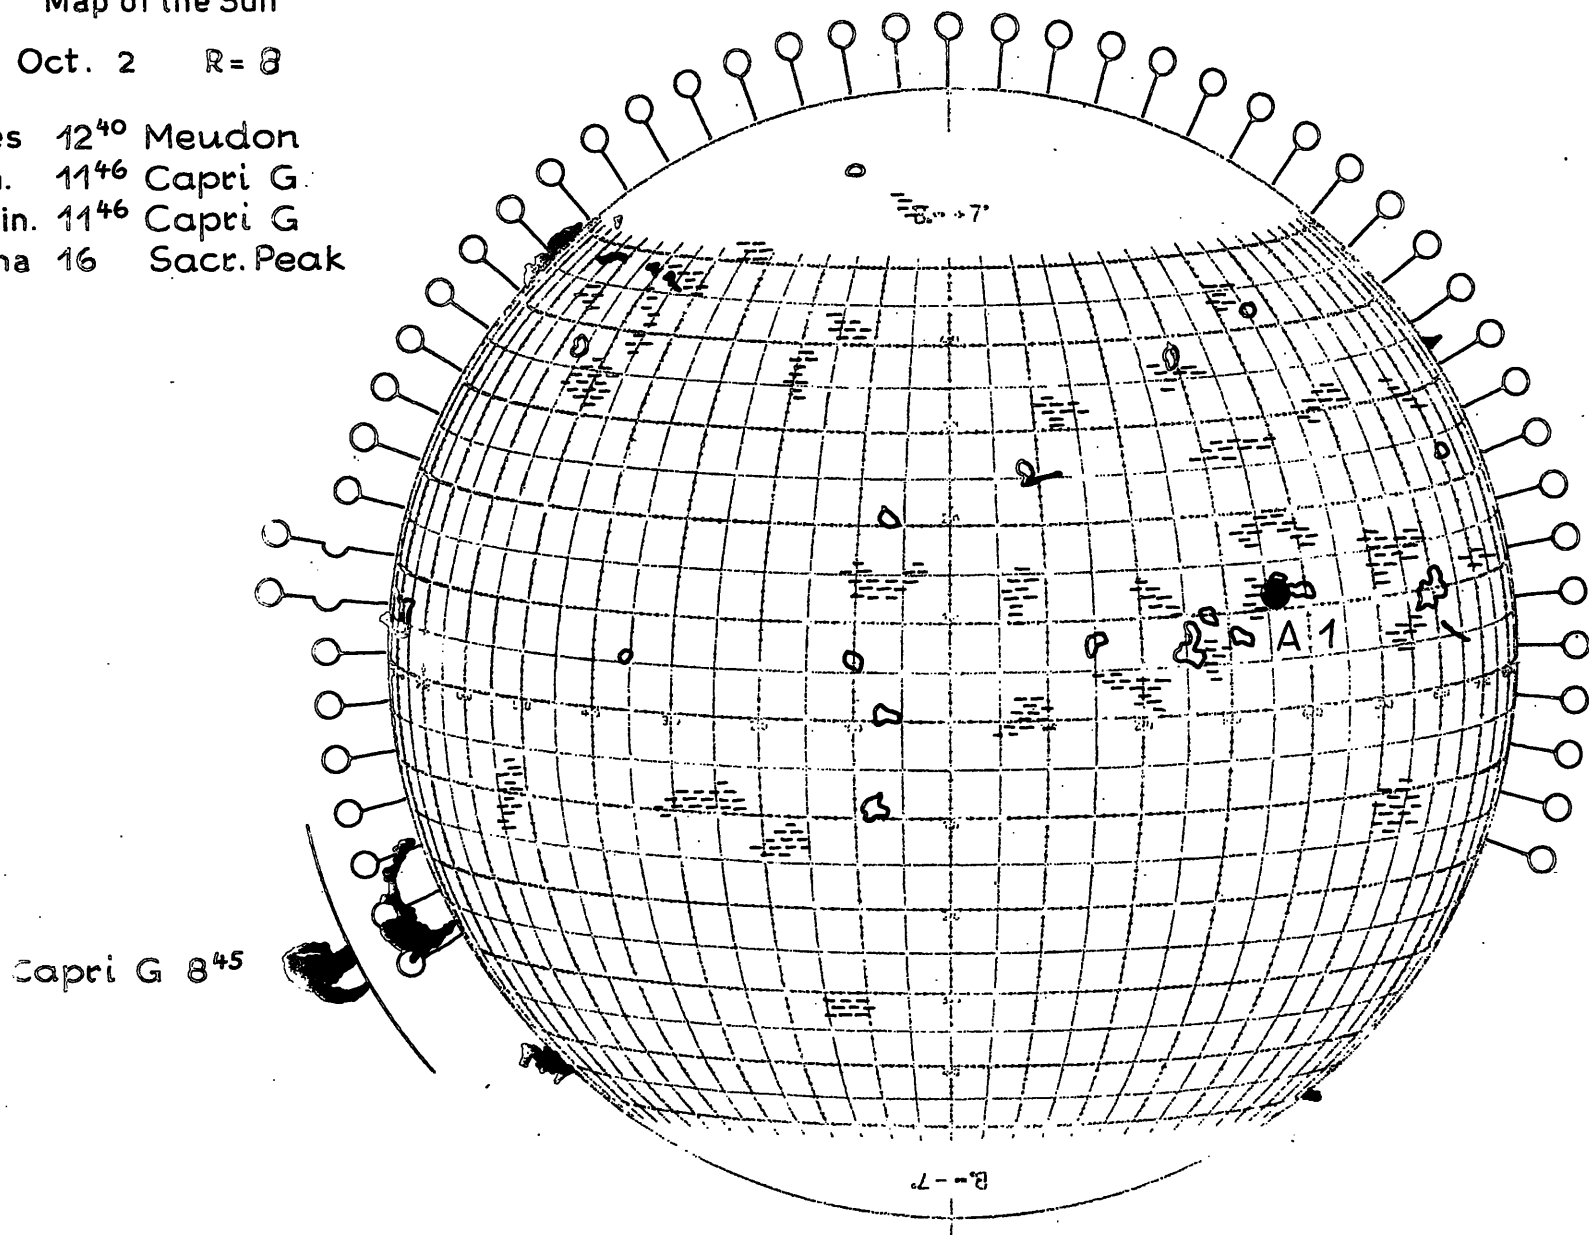

FRAUNHOFER INSTITUT

Map of the Sun

1963 Oct. 2 R=8

Plages 12⁴⁰ Meudon
Filam. 11⁴⁶ Capri G
Promin. 11⁴⁶ Capri G
Corona 16 Sacr. Peak

12N 37W 13¹⁰ - 14²⁰ 2x4- P

DEC 13 1963

Handwritten signature