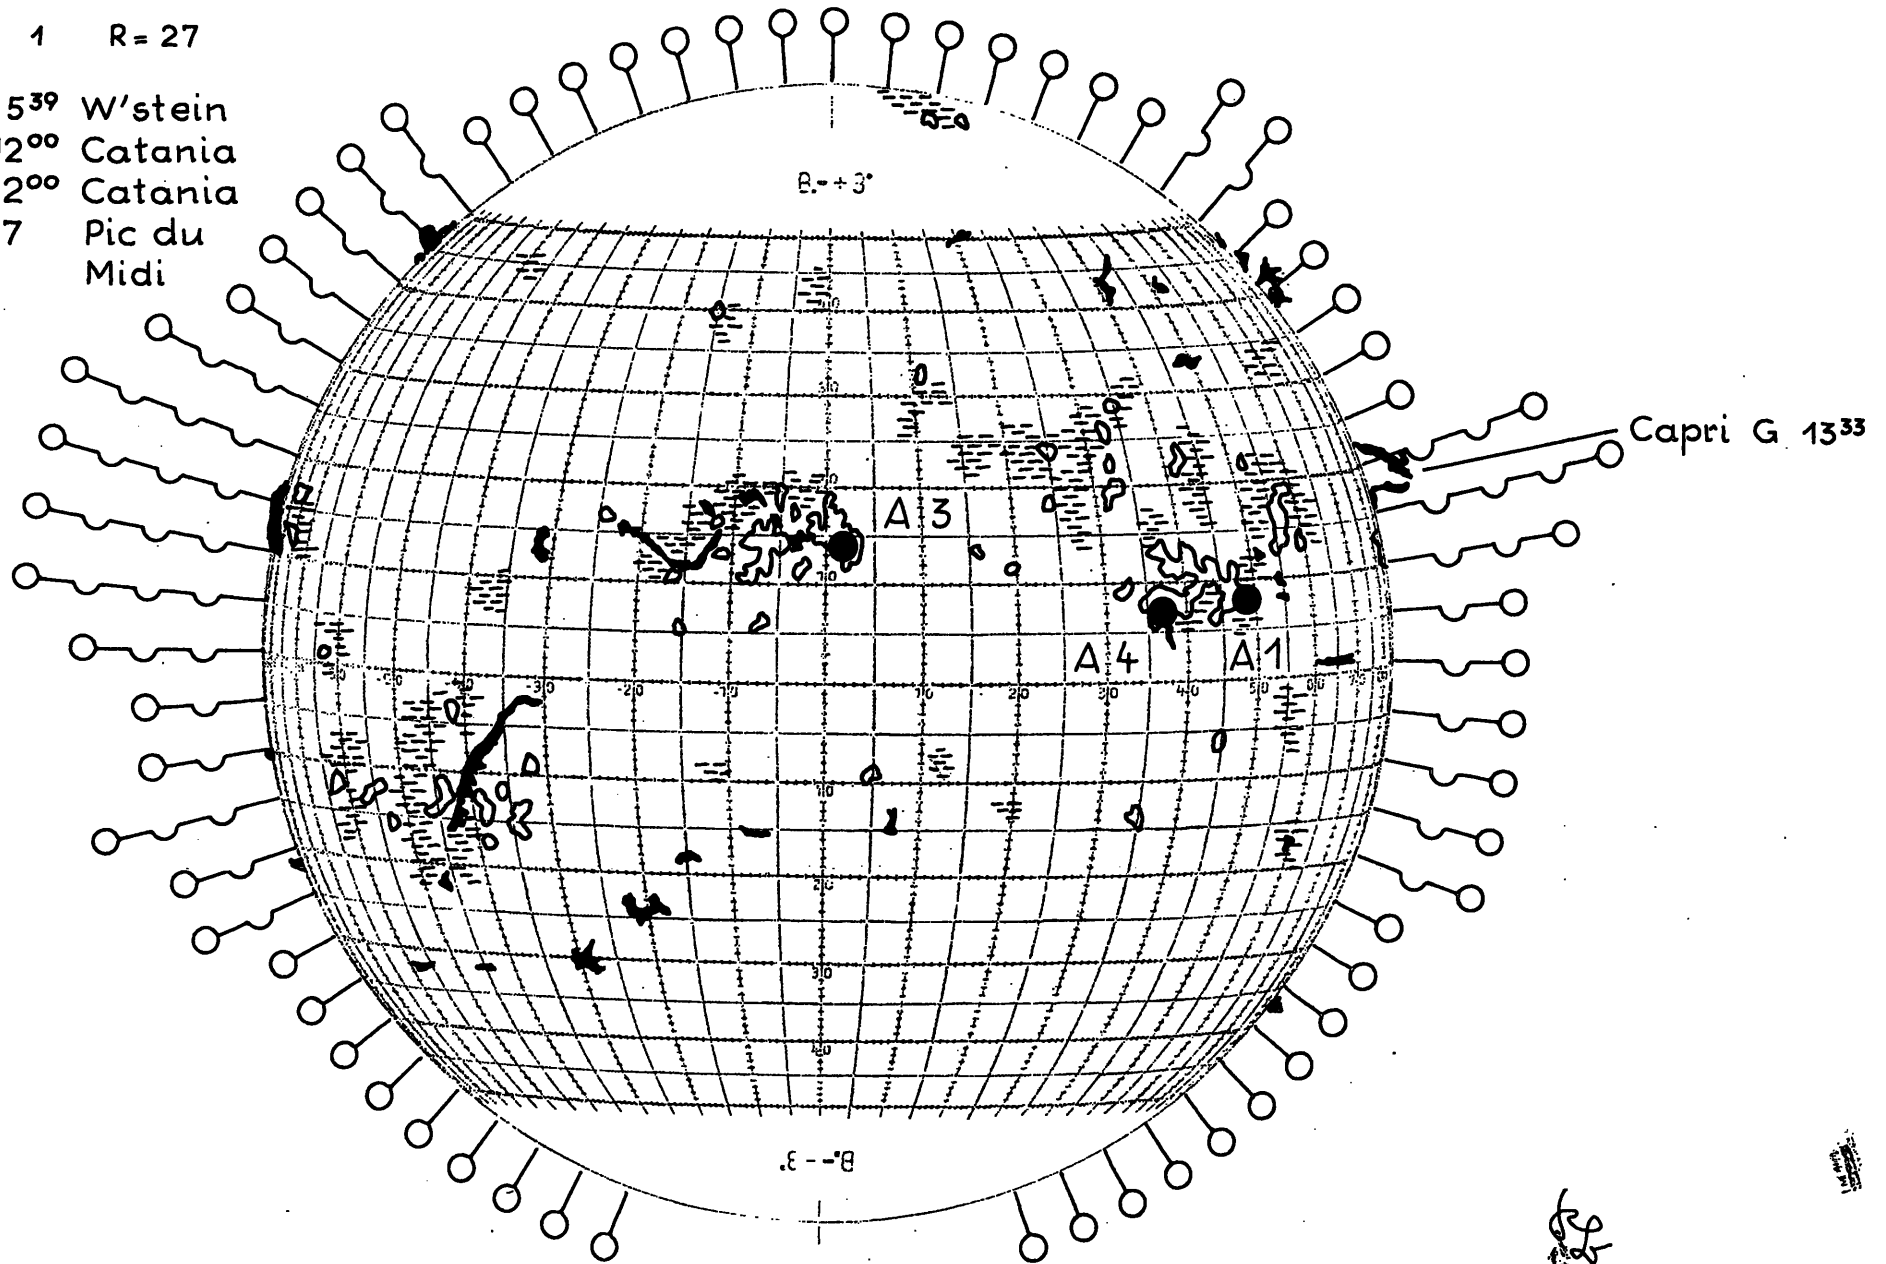

FRAUNHOFER INSTITUT

Map of the Sun

13 N 2W 634 - 636 1- D

1963 July 1 R= 27

Plages	5 ³⁹	W'stein
Filam.	12 ⁰⁰	Catania
Promin.	12 ⁰⁰	Catania
Corona	7	Pic du Midi

Handwritten signature or initials

SEP 4-88