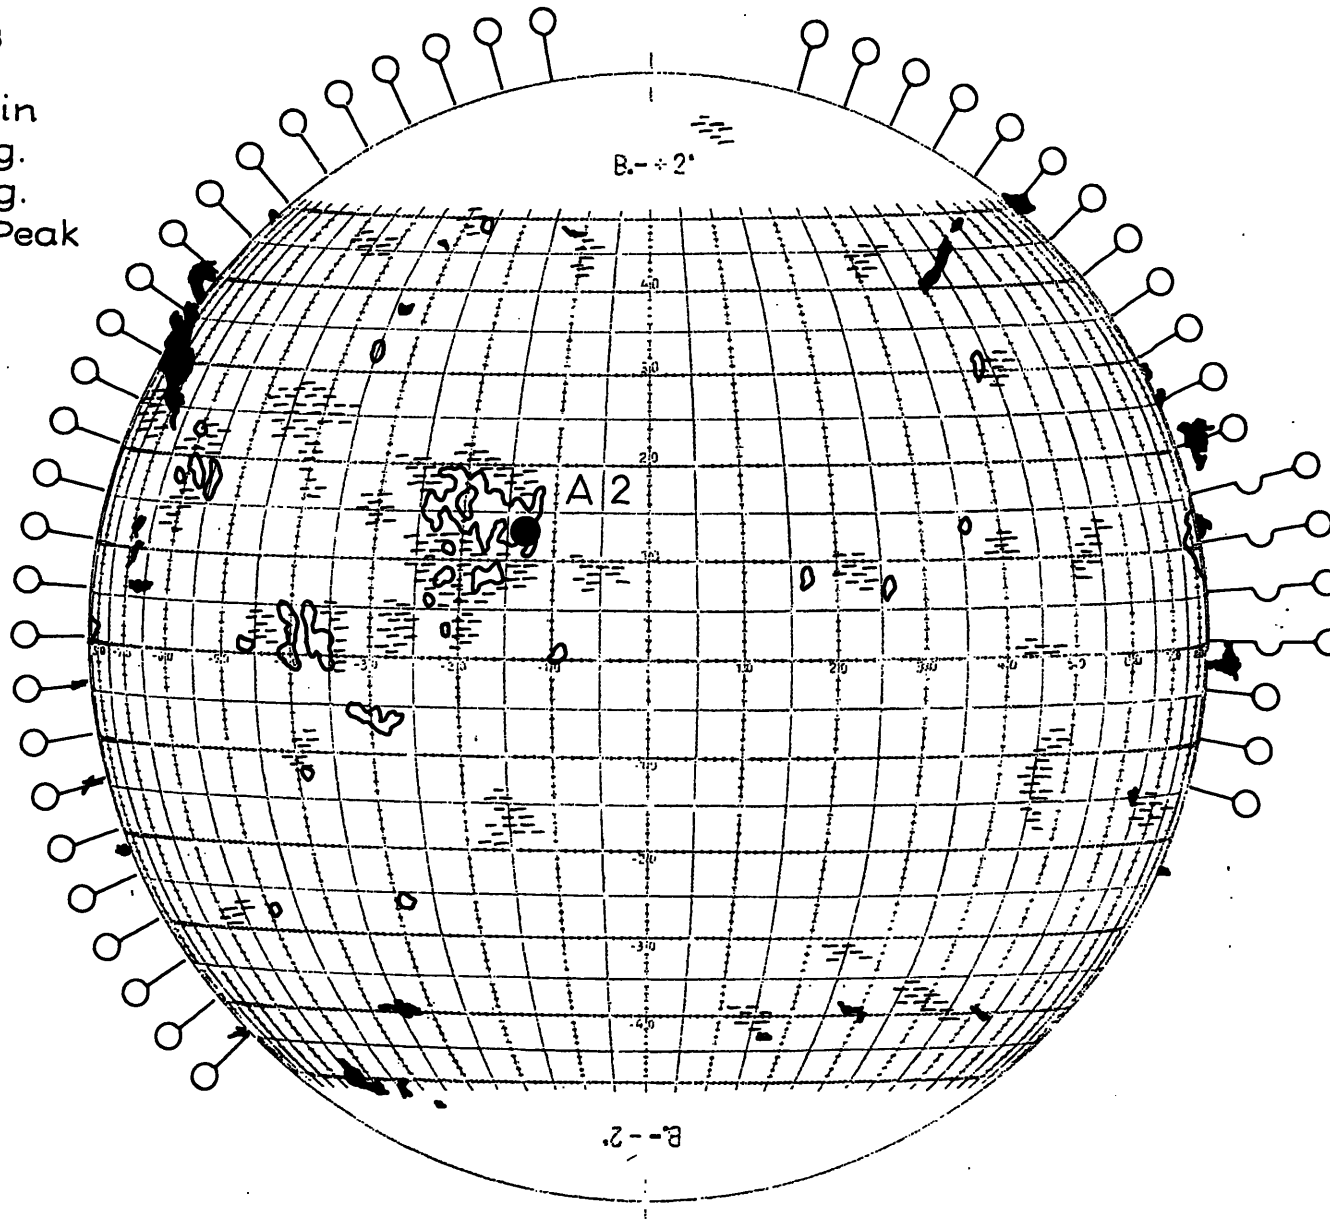

FRAUNHOFER INSTITUT

Map of the Sun

1963 June 22 R=8

Plages	5 ²⁷	W'stein
Filam.	9 ⁰⁸	Freibg.
Promin.	9 ⁰⁸	Freibg.
Corona	15	Sacr. Peak

Handwritten initials or signature.

AUG 22 63