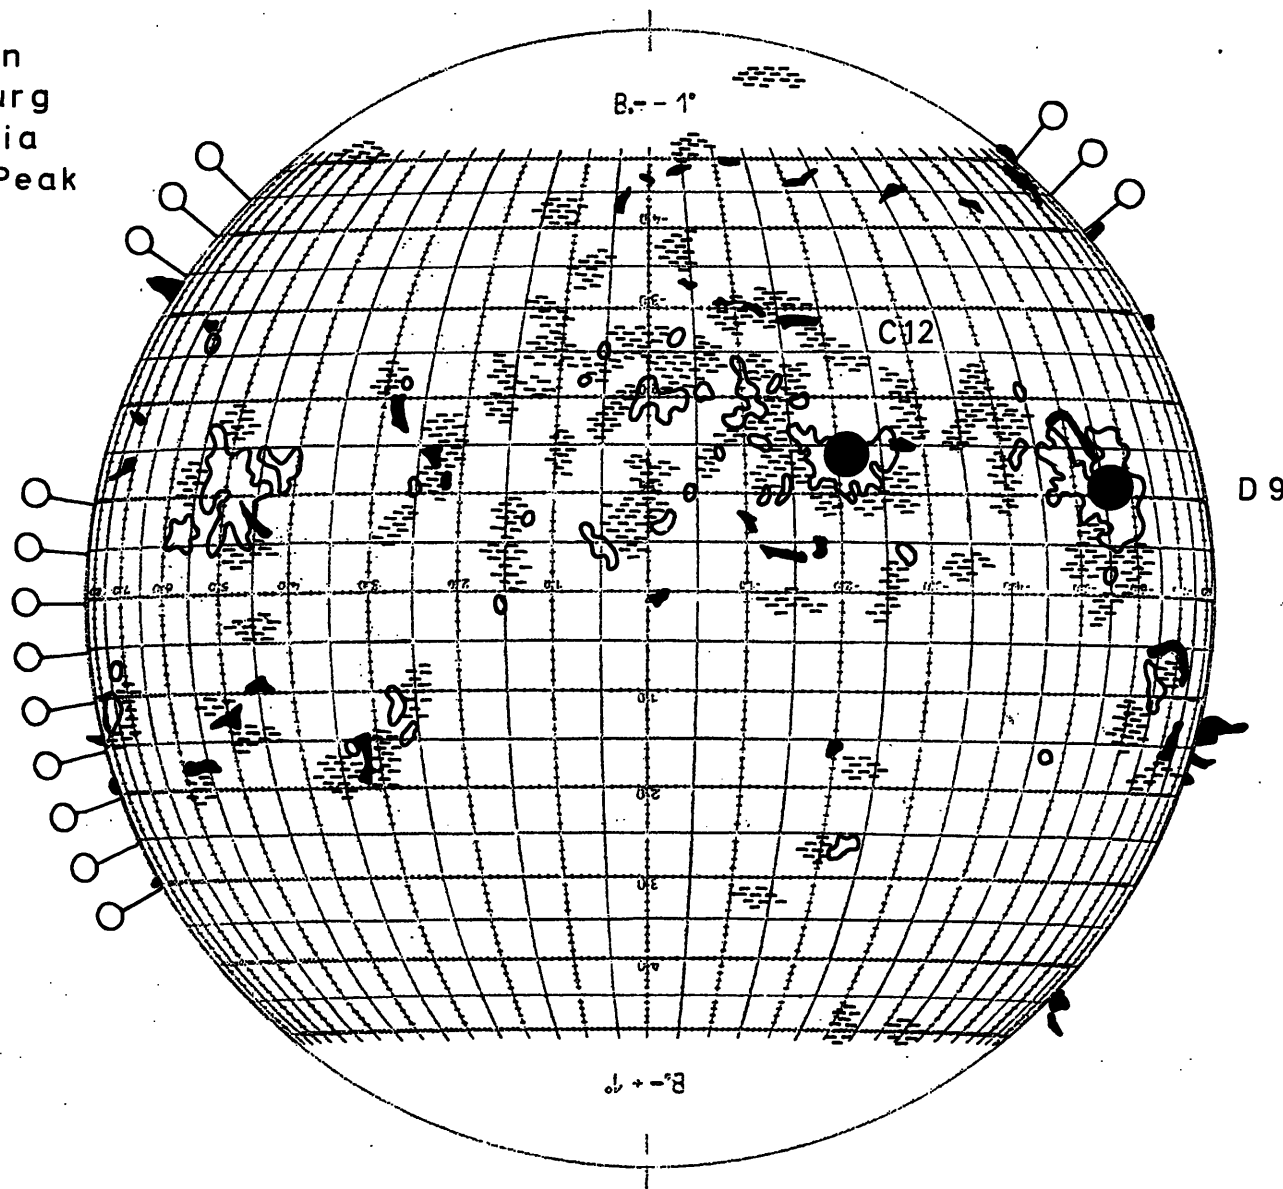

FRAUNHOFER INSTITUT

Map of the Sun

9N 50E 8⁴⁸—9⁴² 1+ FOW
15N 17W 11²⁰—11⁴⁷ 1+ W

1963 June 1 R= 29

Plages 5⁴² W'stein
Filam. 9¹⁹ Freiburg
Promin. 9⁵¹ Catania
Corona 21 Sacr. Peak

Handwritten signature or initials.

AUG -7 '63