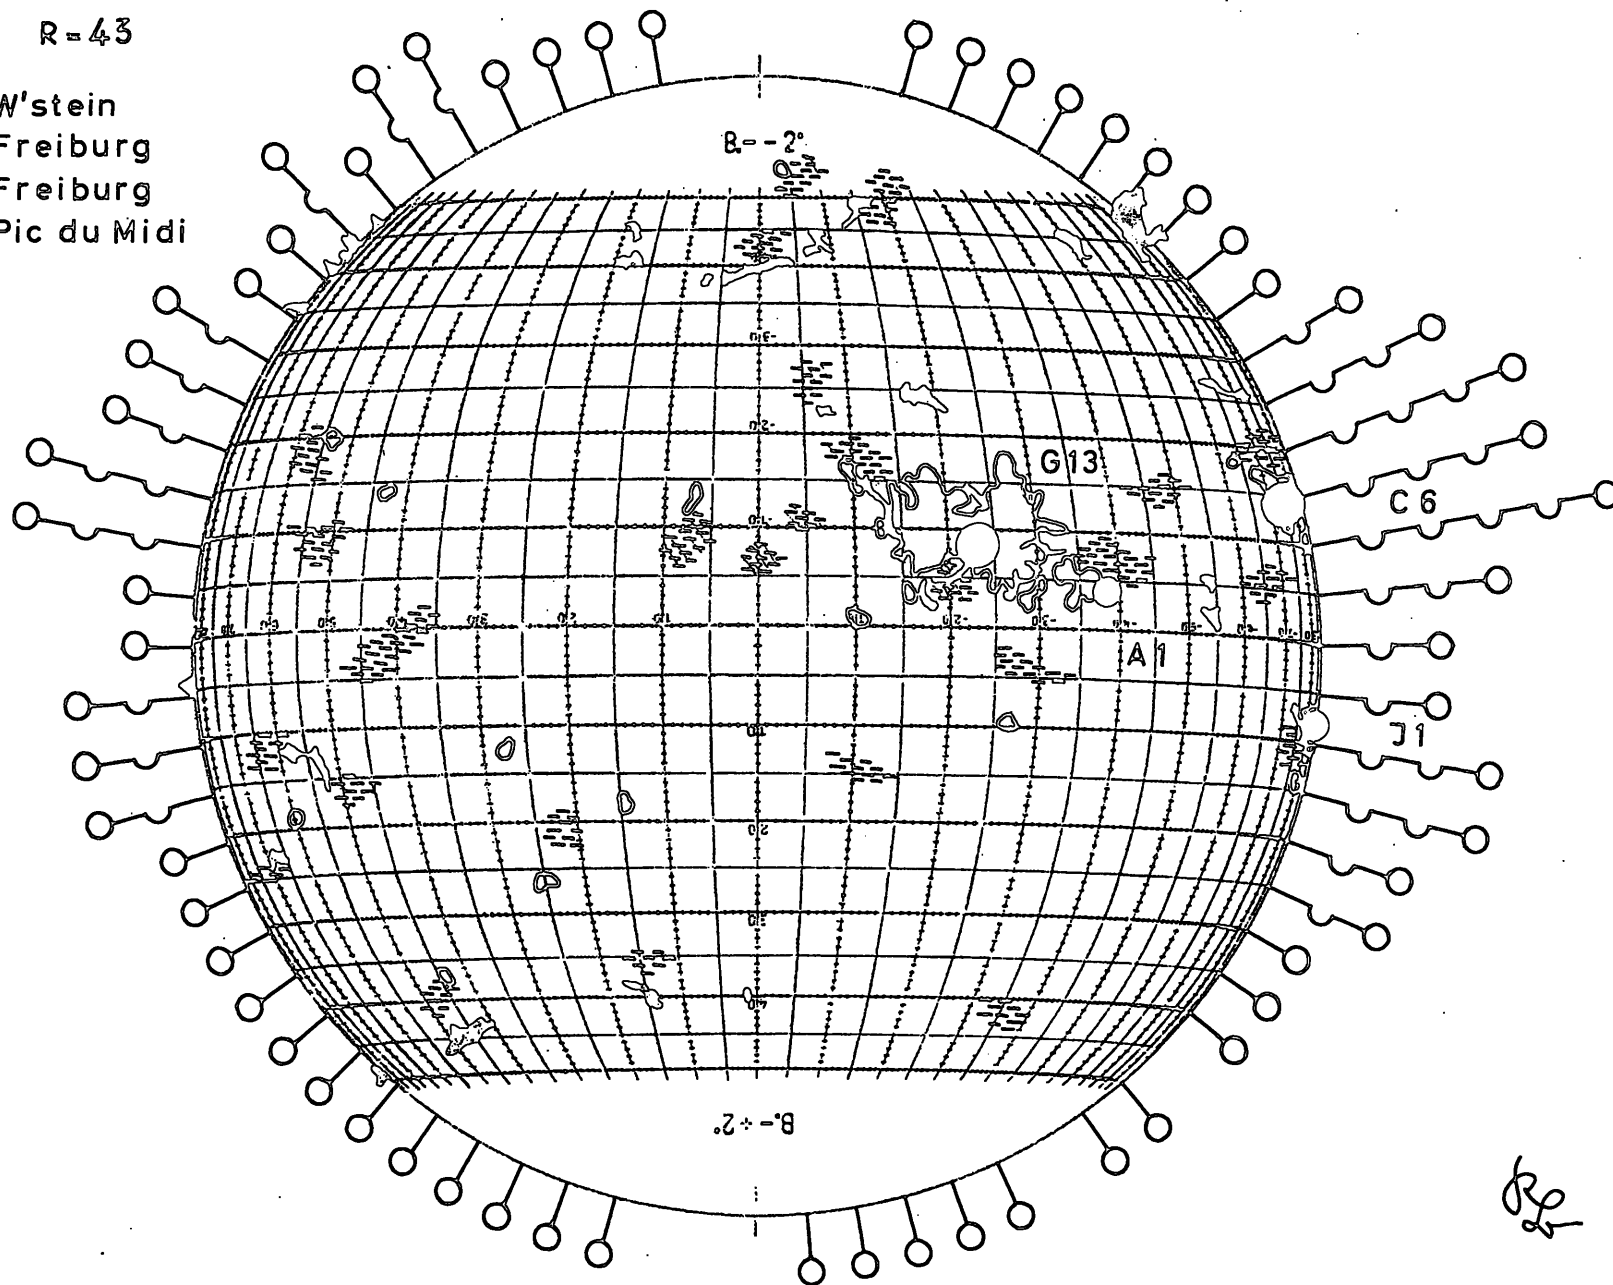

FRAUNHOFER INSTITUT

Map of the Sun

6 N 26 W 8^{24} -15¹² 3*1- CFPW

1963 May 21 R=43

Plages	5 ⁵⁰	W'stein
Filam.	11 ¹⁶	Freiburg
Promin.	11 ¹⁶	Freiburg
Corona	6	Pic du Midi

Handwritten signature or initials.