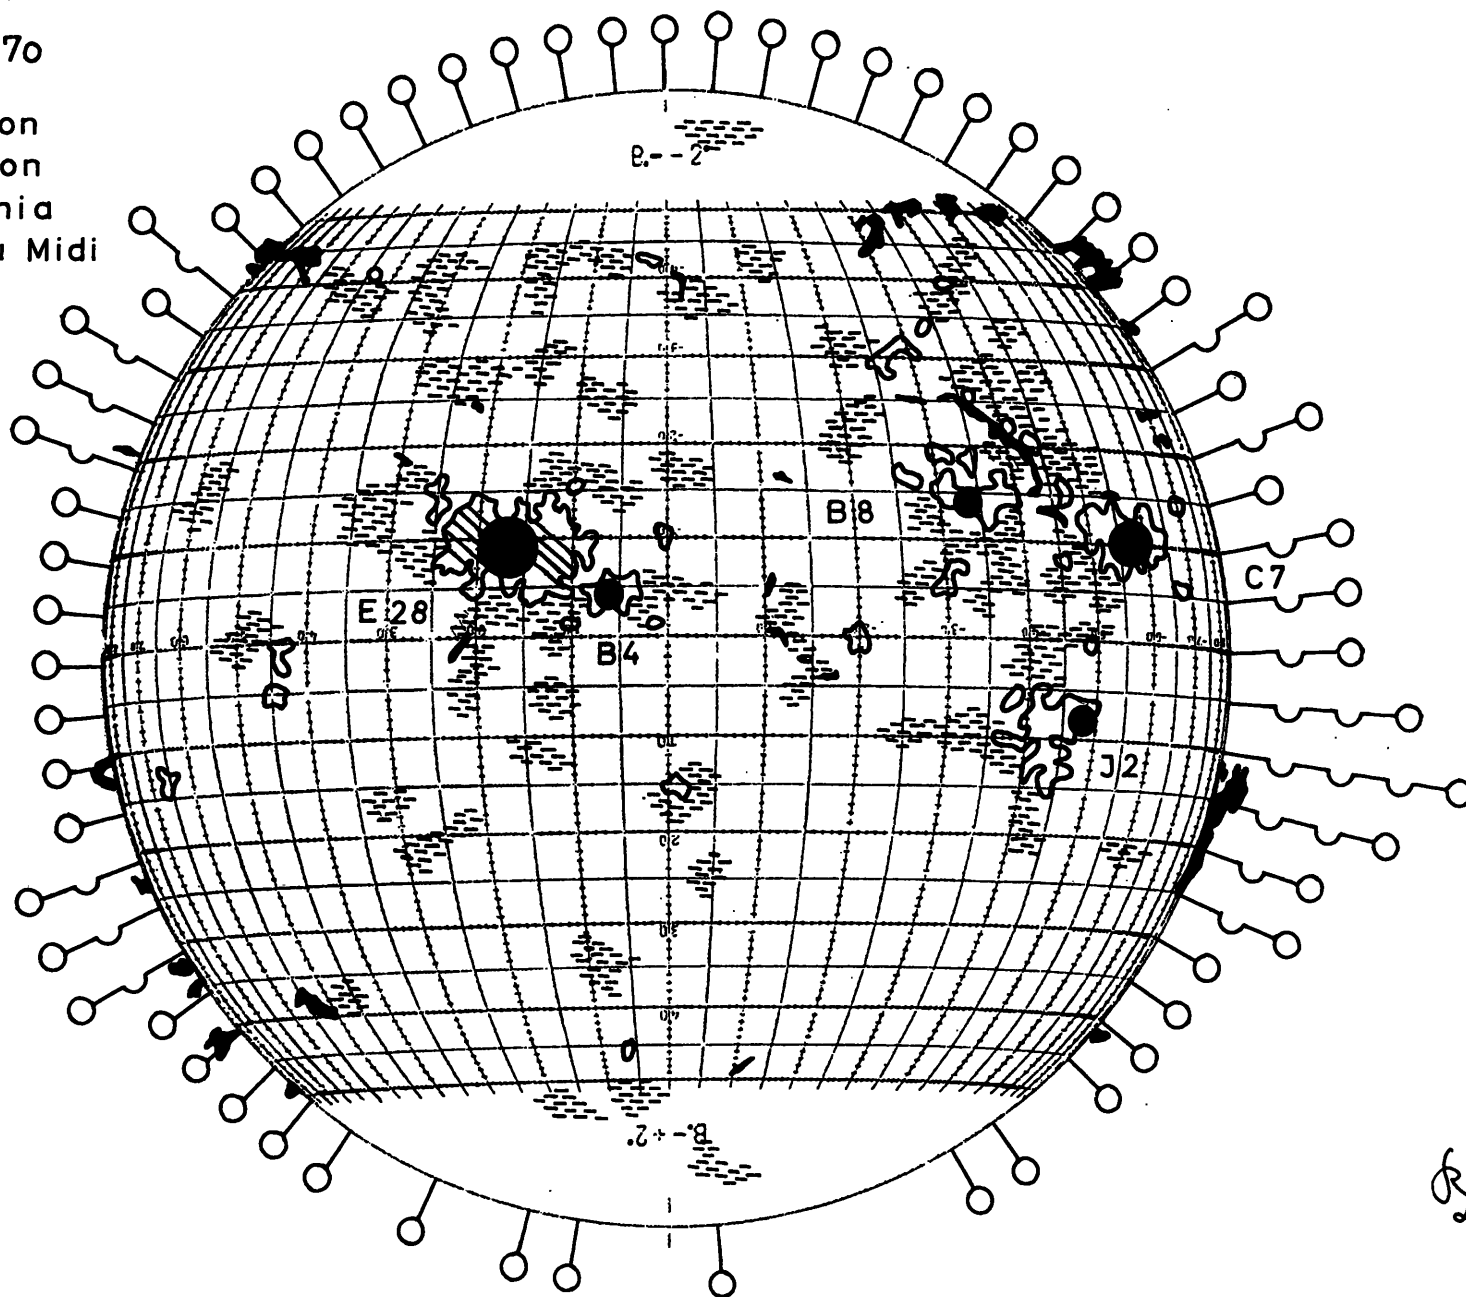

FRAUNHOFER INSTITUT

Map of the Sun

1963 May 18 R=70

Plages	8 ⁵⁸	Meudon
Filam.	8 ²³	Meudon
Promin.	12 ⁰⁰	Catania
Corona	7	Pic du Midi

8 N 16 E 7²³ — 7⁵⁷ 2x1- C

Handwritten signature or initials.