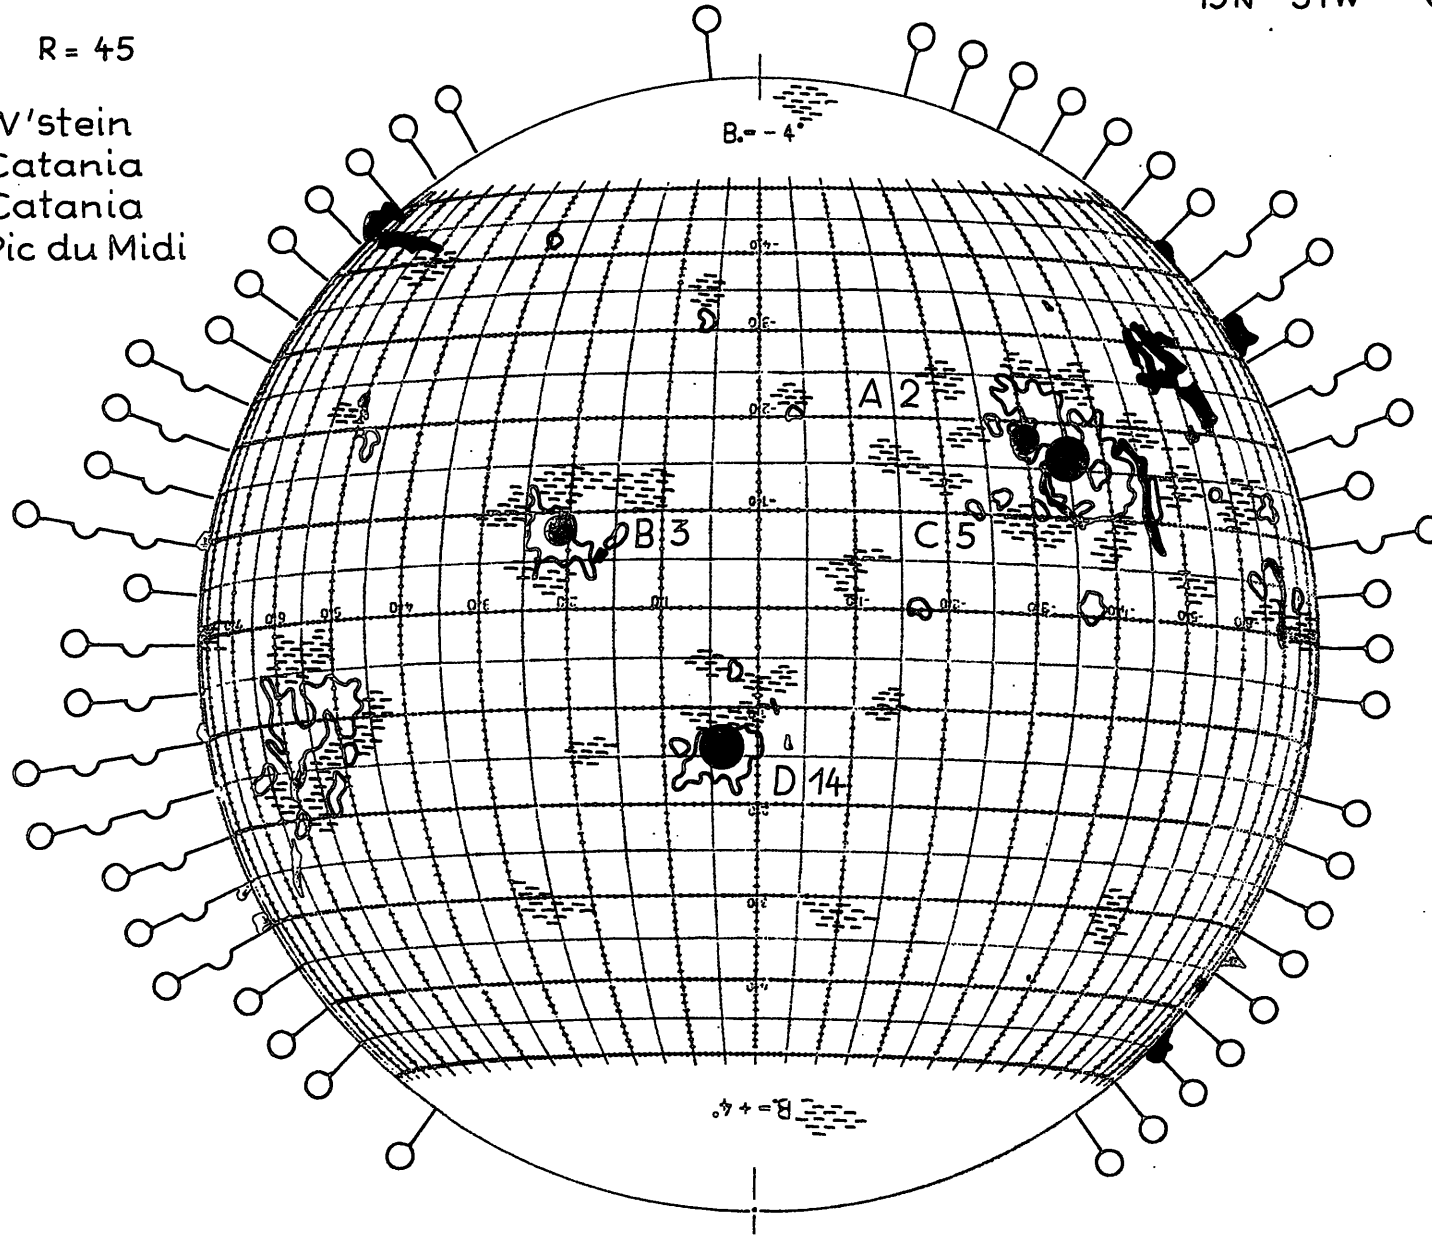

FRAUNHOFER INSTITUT

Map of the Sun

1963 May 7 R = 45

Plages 7⁰⁶ W'stein
Filam. 12⁰⁰ Catania
Promin. 12⁰⁰ Catania
Corona 7 Pic du Midi

15S 4E 6²⁸ - 18⁰⁵ 5x1-
CPW
15N 31W 6⁴⁵ - 6⁵³ 1-W

Handwritten signature or initials.