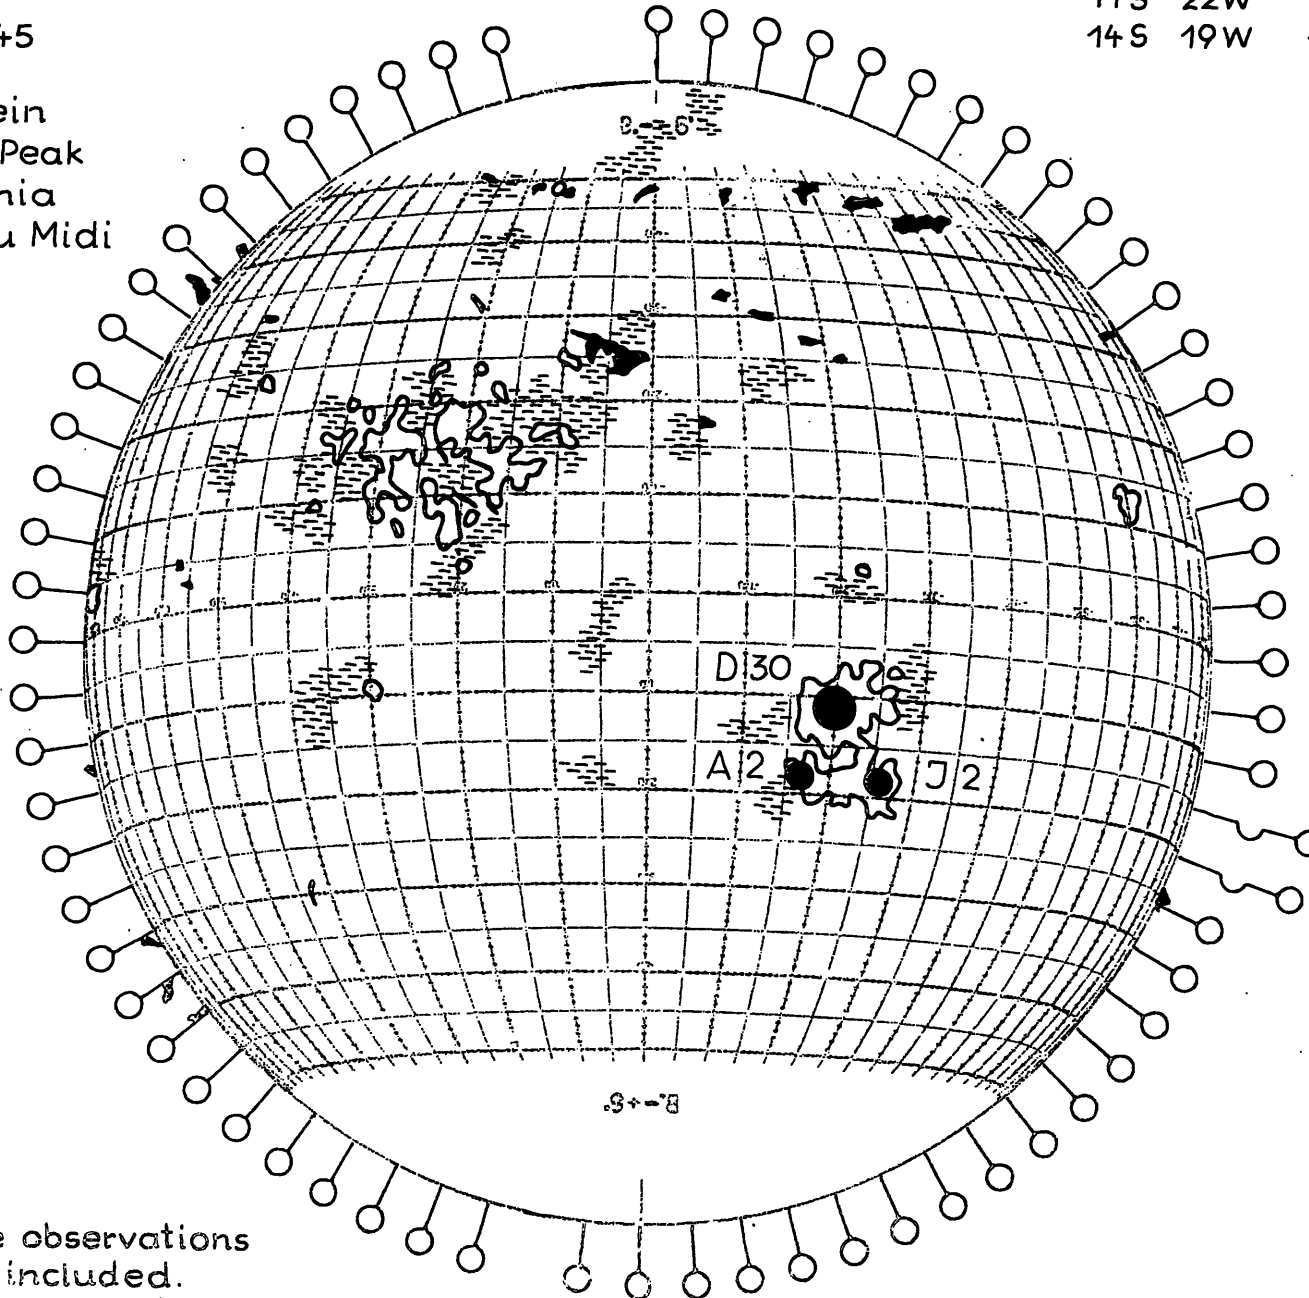

FRAUNHOFER INSTITUT

Map of the Sun

1963 Apr. 16 R= 45

Plages 7⁵¹ W'stein
 Filam. 15³⁸ Sacr. Peak
 Promin. 12⁰⁰ Catania
 Corona 17 Pic du Midi

HIGH ALTITUDE OBSERVATORY
 OF THE
 UNIVERSITY OF COLORADO
 BOULDER, COLORADO

13 S	21 W	7 ⁴⁰ - 21 ²⁶	5x1 -
11 S	22 W	<u>8⁵⁵</u> - <u>9²⁰</u>	PQW
14 S	19 W	<u>10²⁴</u> - <u>10⁴⁰</u>	1 AW
			1 W

Since April 16 flare observations
 from Marita (?) are included.

Handwritten signature or initials.