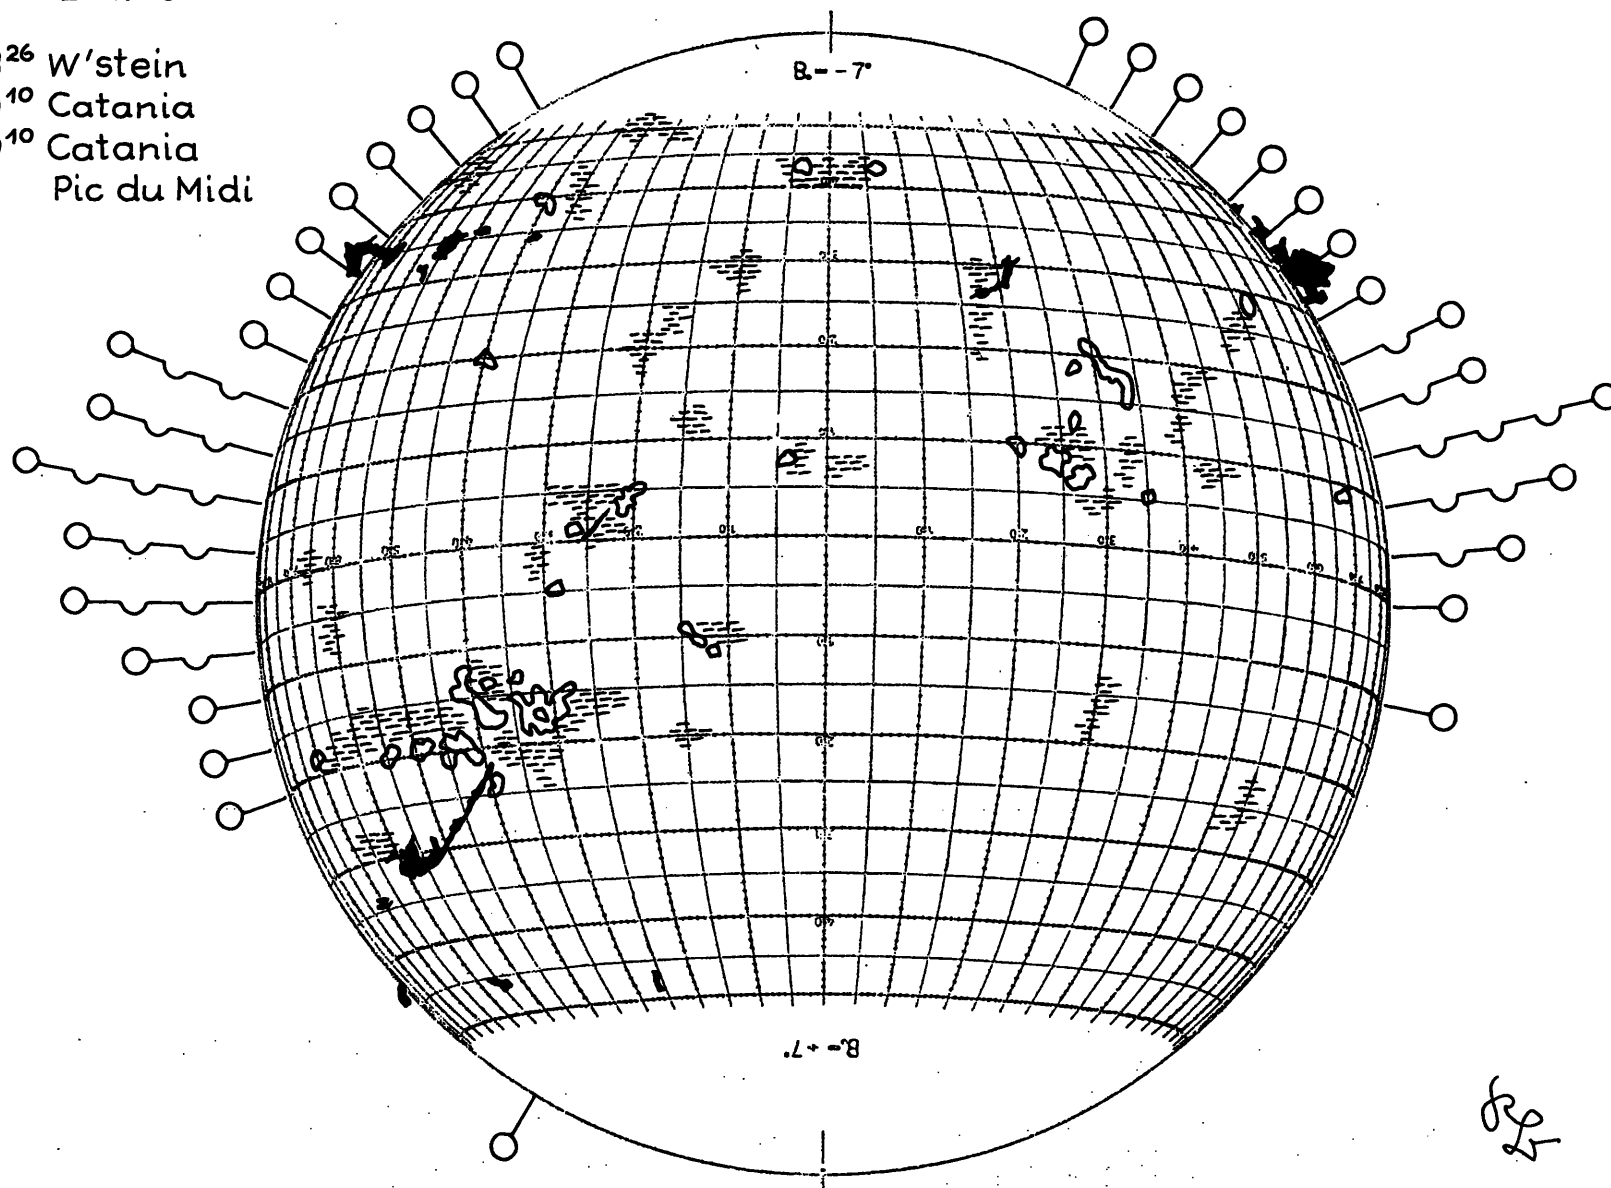

FRAUNHOFER INSTITUT

Map of the Sun

1963 March 2 R=0

Plages	8 ²⁶	W'stein
Filam.	10 ¹⁰	Catania
Promin.	10 ¹⁰	Catania
Corona	9	Pic du Midi

26
45

APR 23 '63