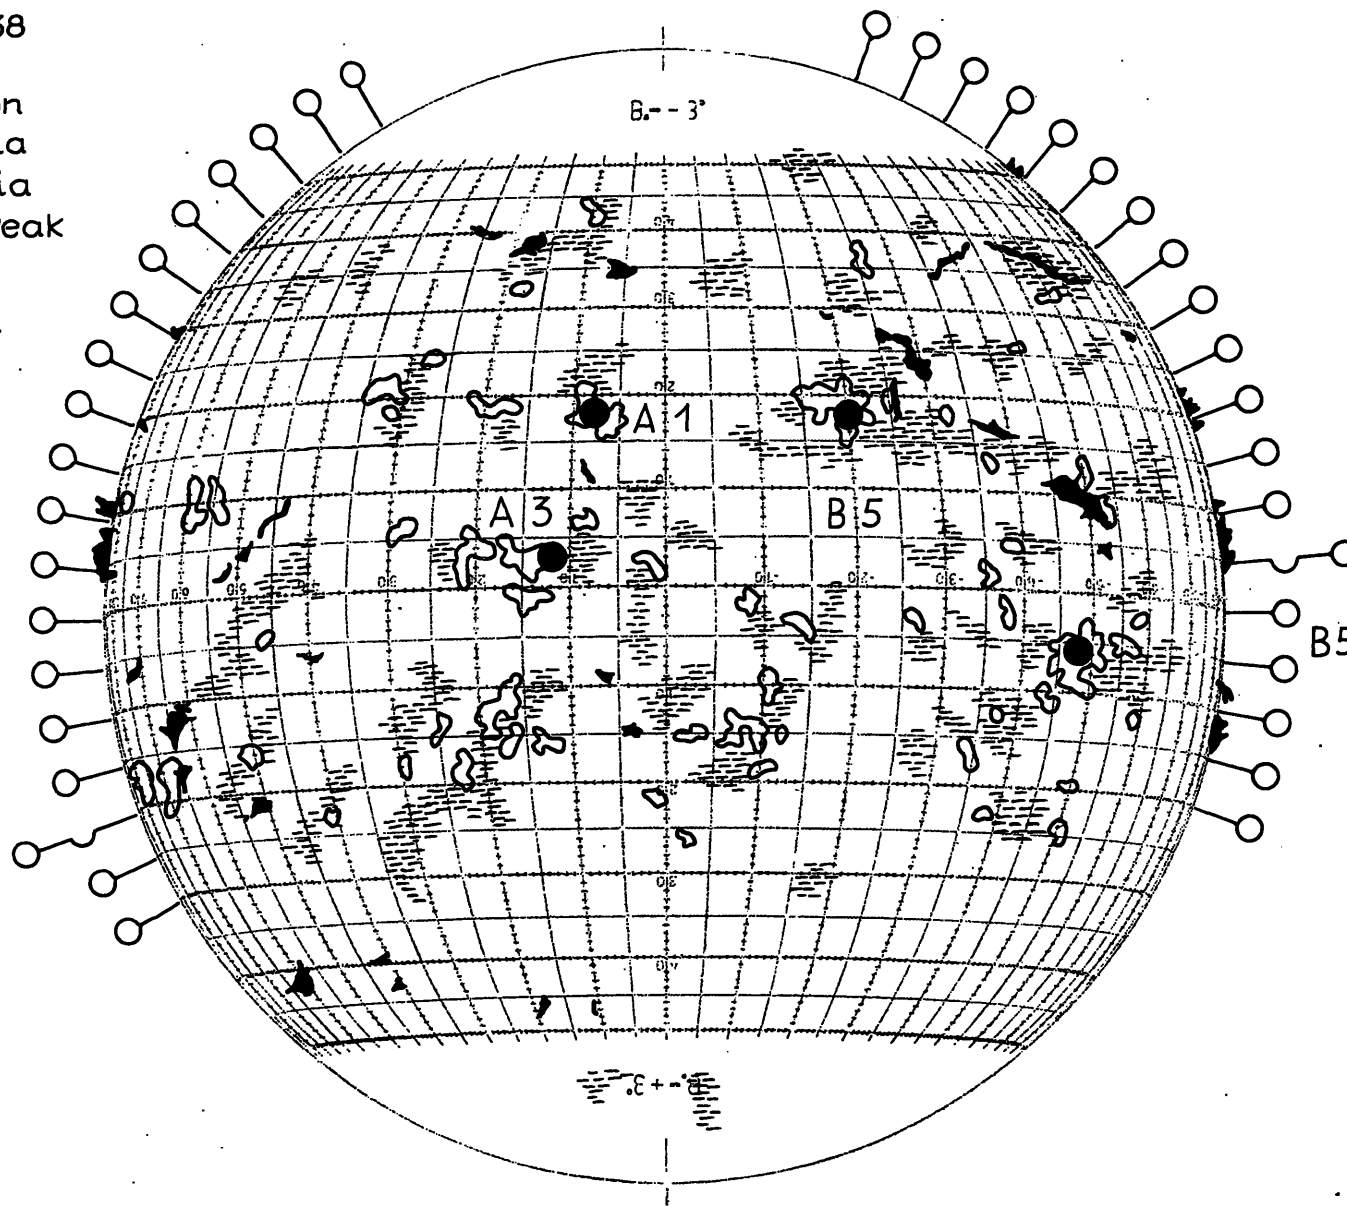

FRAUNHOFER INSTITUT

Map of the Sun

1963 Jan. 4 R = 38

Plages	11 ¹²	Meudon
Filam.	11 ⁰⁰	Catania
Promin.	11 ⁰⁰	Catania
Corona	17	Sacr. Peak

Re

MAR 13 1963