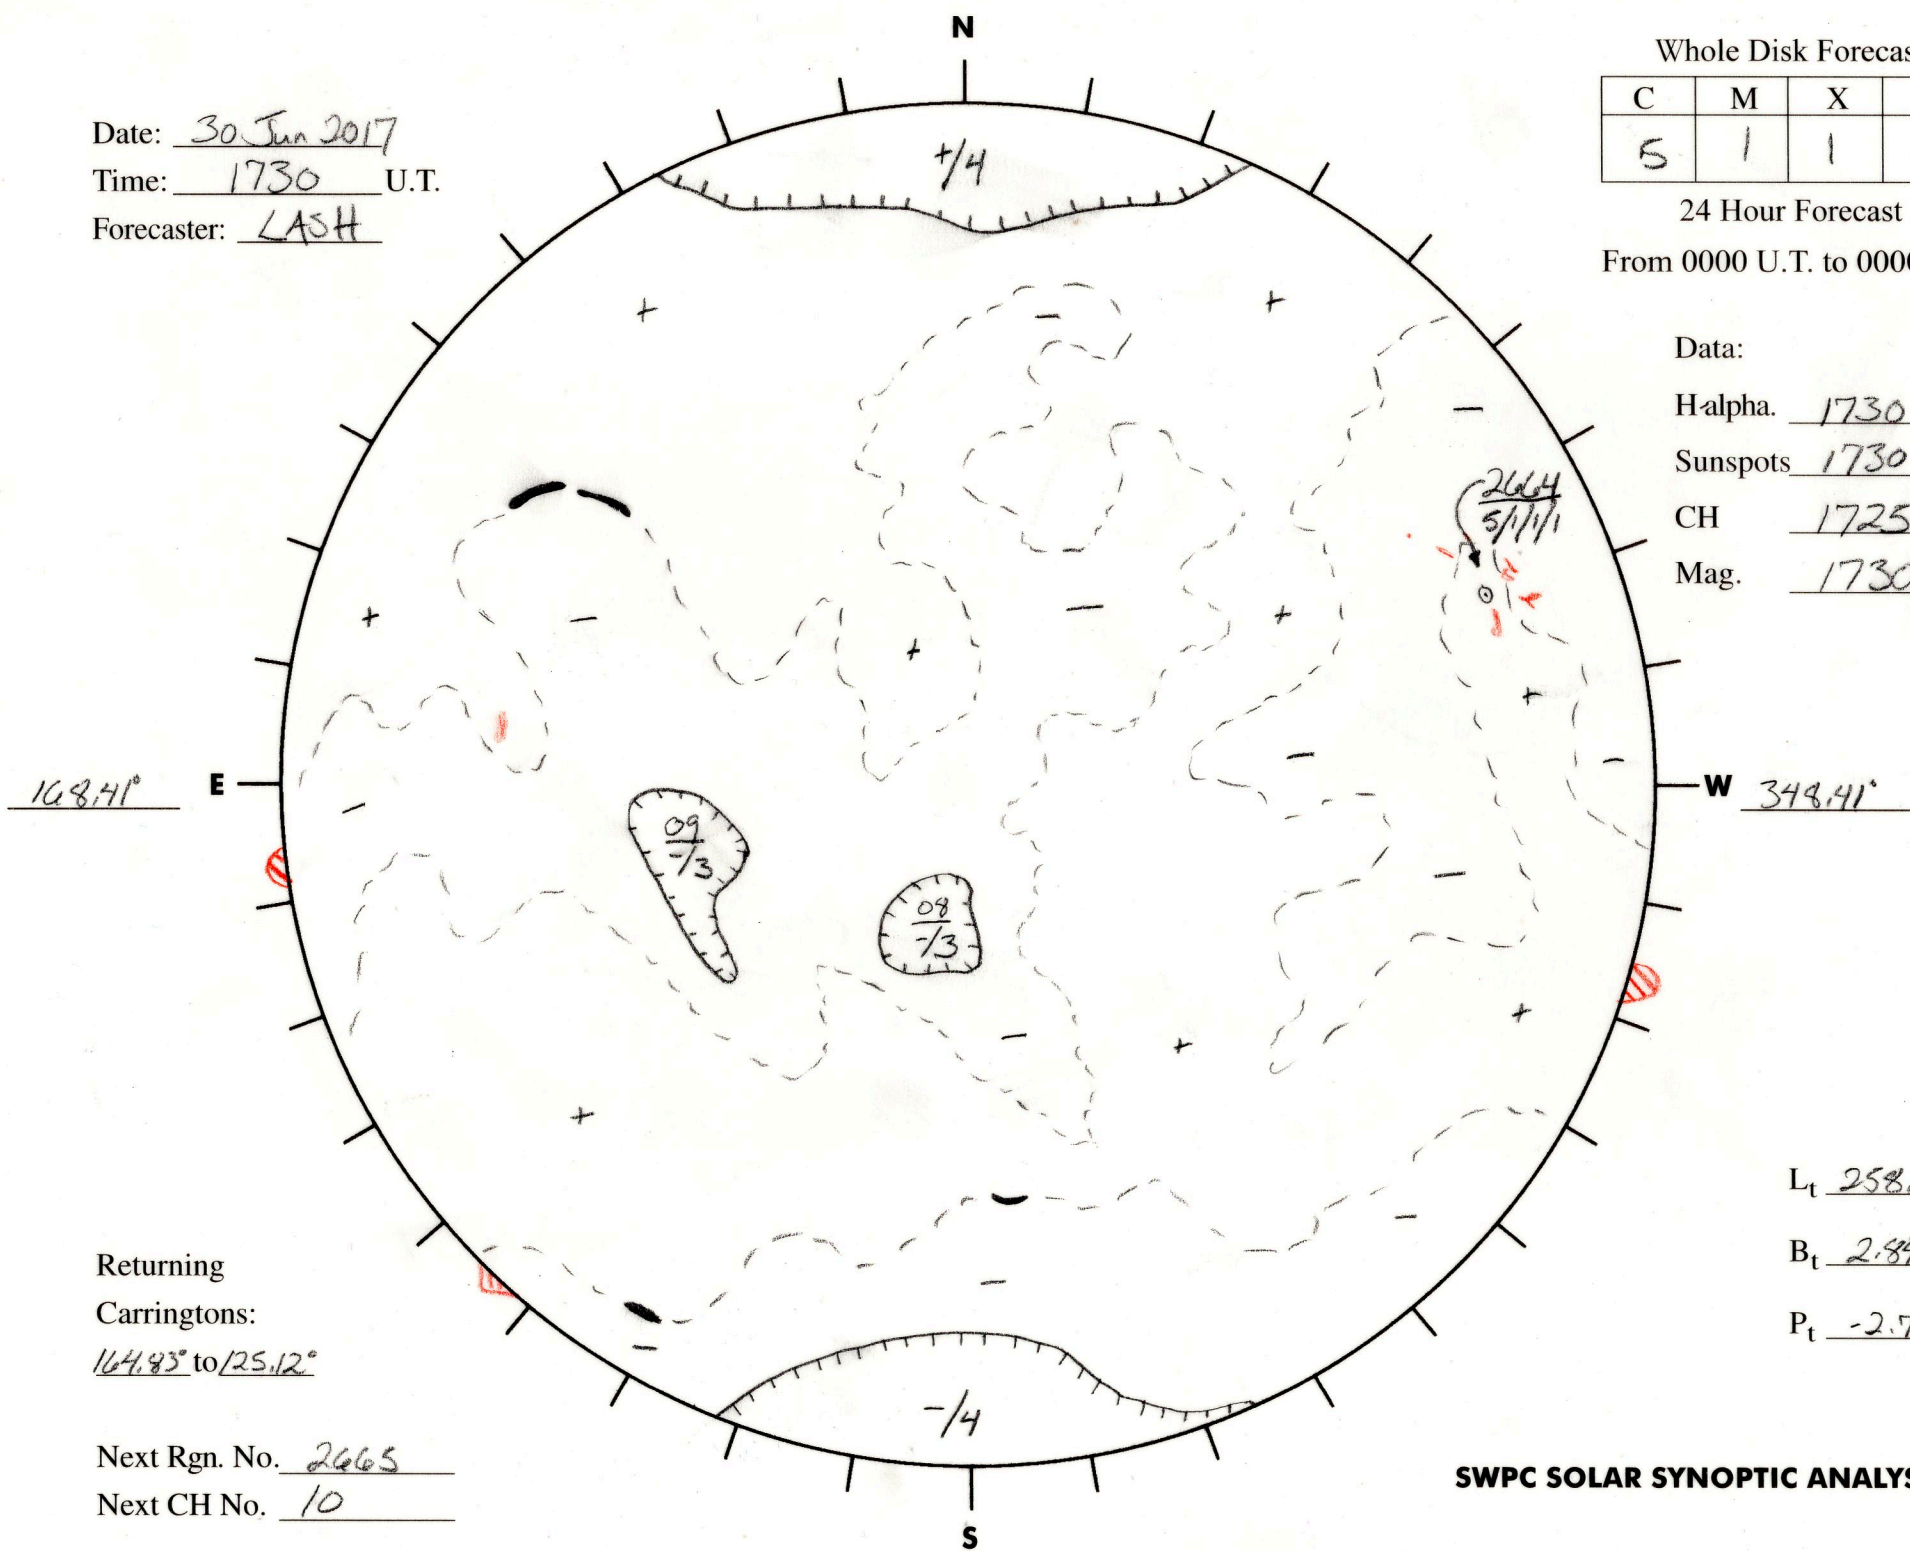

Date: 30 Jun 2017
 Time: 1730 U.T.
 Forecaster: LASH

Whole Disk Forecast

C	M	X	P
5	1	1	1

24 Hour Forecast
 From 0000 U.T. to 0000 U.T.

Data:

Halpha. 1730 U.T.

Sunspots 1730 U.T.

CH 1725 U.T.

Mag. 1730 U.T.

168.41° E

W 348.41°

Returning
 Carringtons:
164.83° to 125.12°

Next Rgn. No. 2665
 Next CH No. 10

L_t 258.41°

B_t 2.84

P_t -2.75